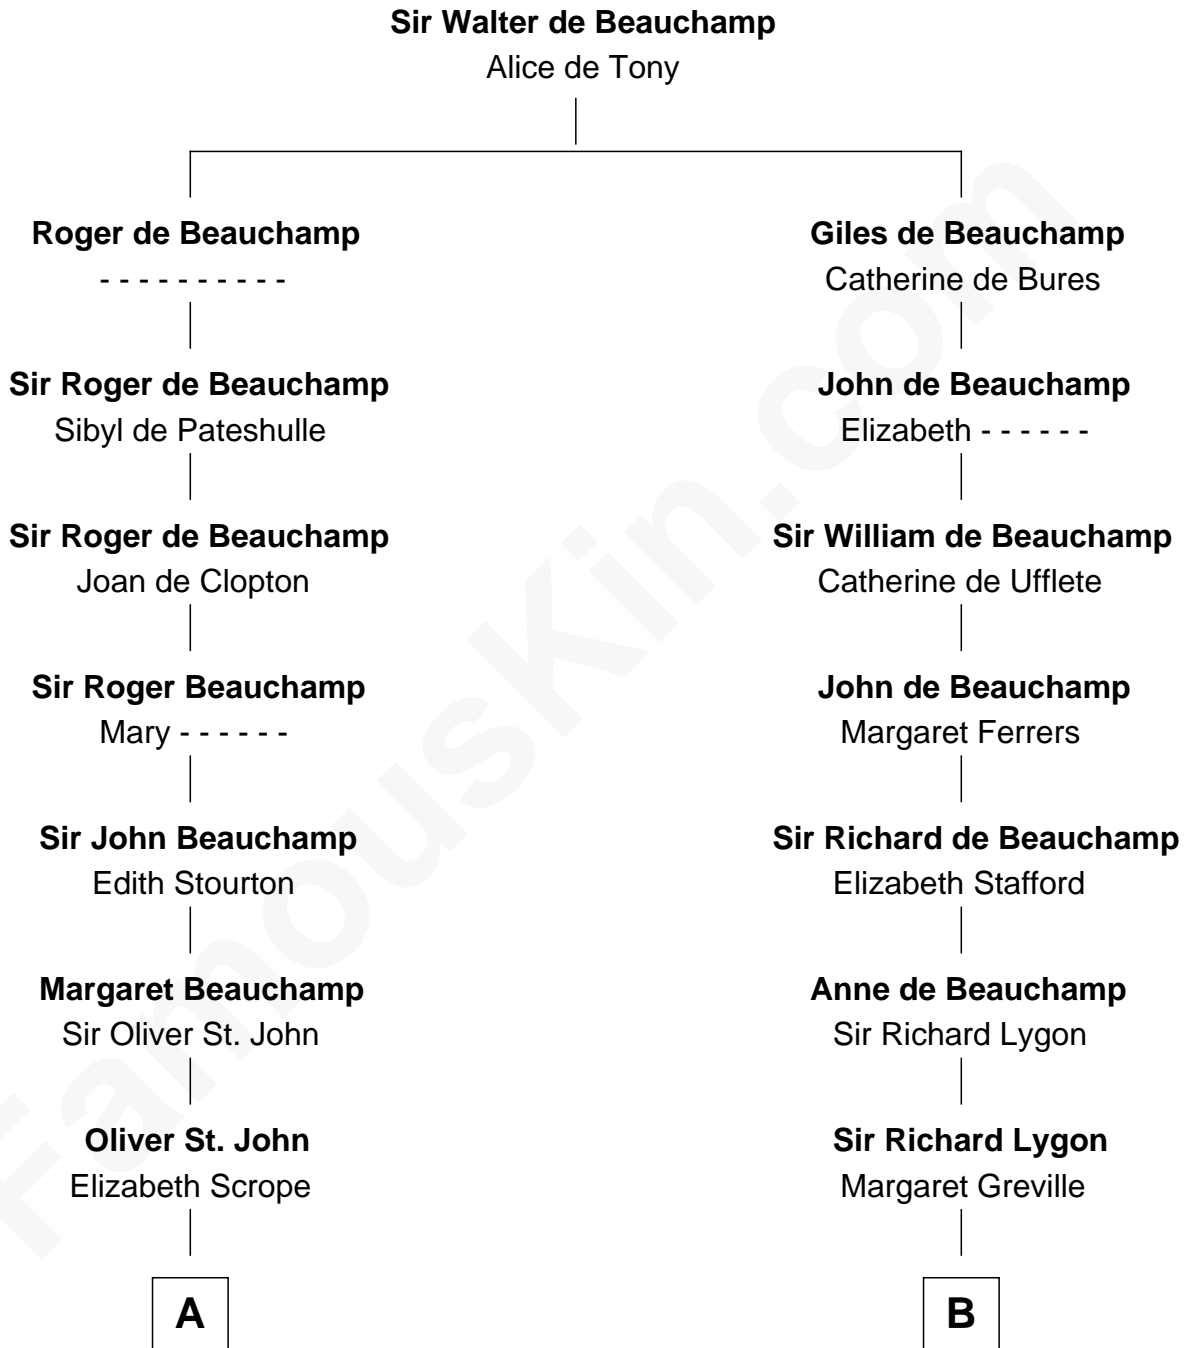

**FamousKin.com**  
**Relationship Chart of**  
**Olivia De Havilland**  
*Movie Actress*

19th cousin 2 times removed of  
**William H. Macy**  
*TV and Movie Actor*

**C**

**Margaret Letitia Molesworth**

Charles Richard De Havilland

**Walter Augustus De Havilland**

Lillian Augusta Ruse

**Olivia De Havilland**

*Movie Actress*

**D**

**Dr. George Gaines Everitt**

Mary A. Mayers

**Horace Benjamin Everitt**

Martha Leticia Roberts

**Mary Lois Everitt**

Clement Overstreet

**Lois Elizabeth Overstreet**

William Hall Macy

**William H. Macy**

*TV and Movie Actor*