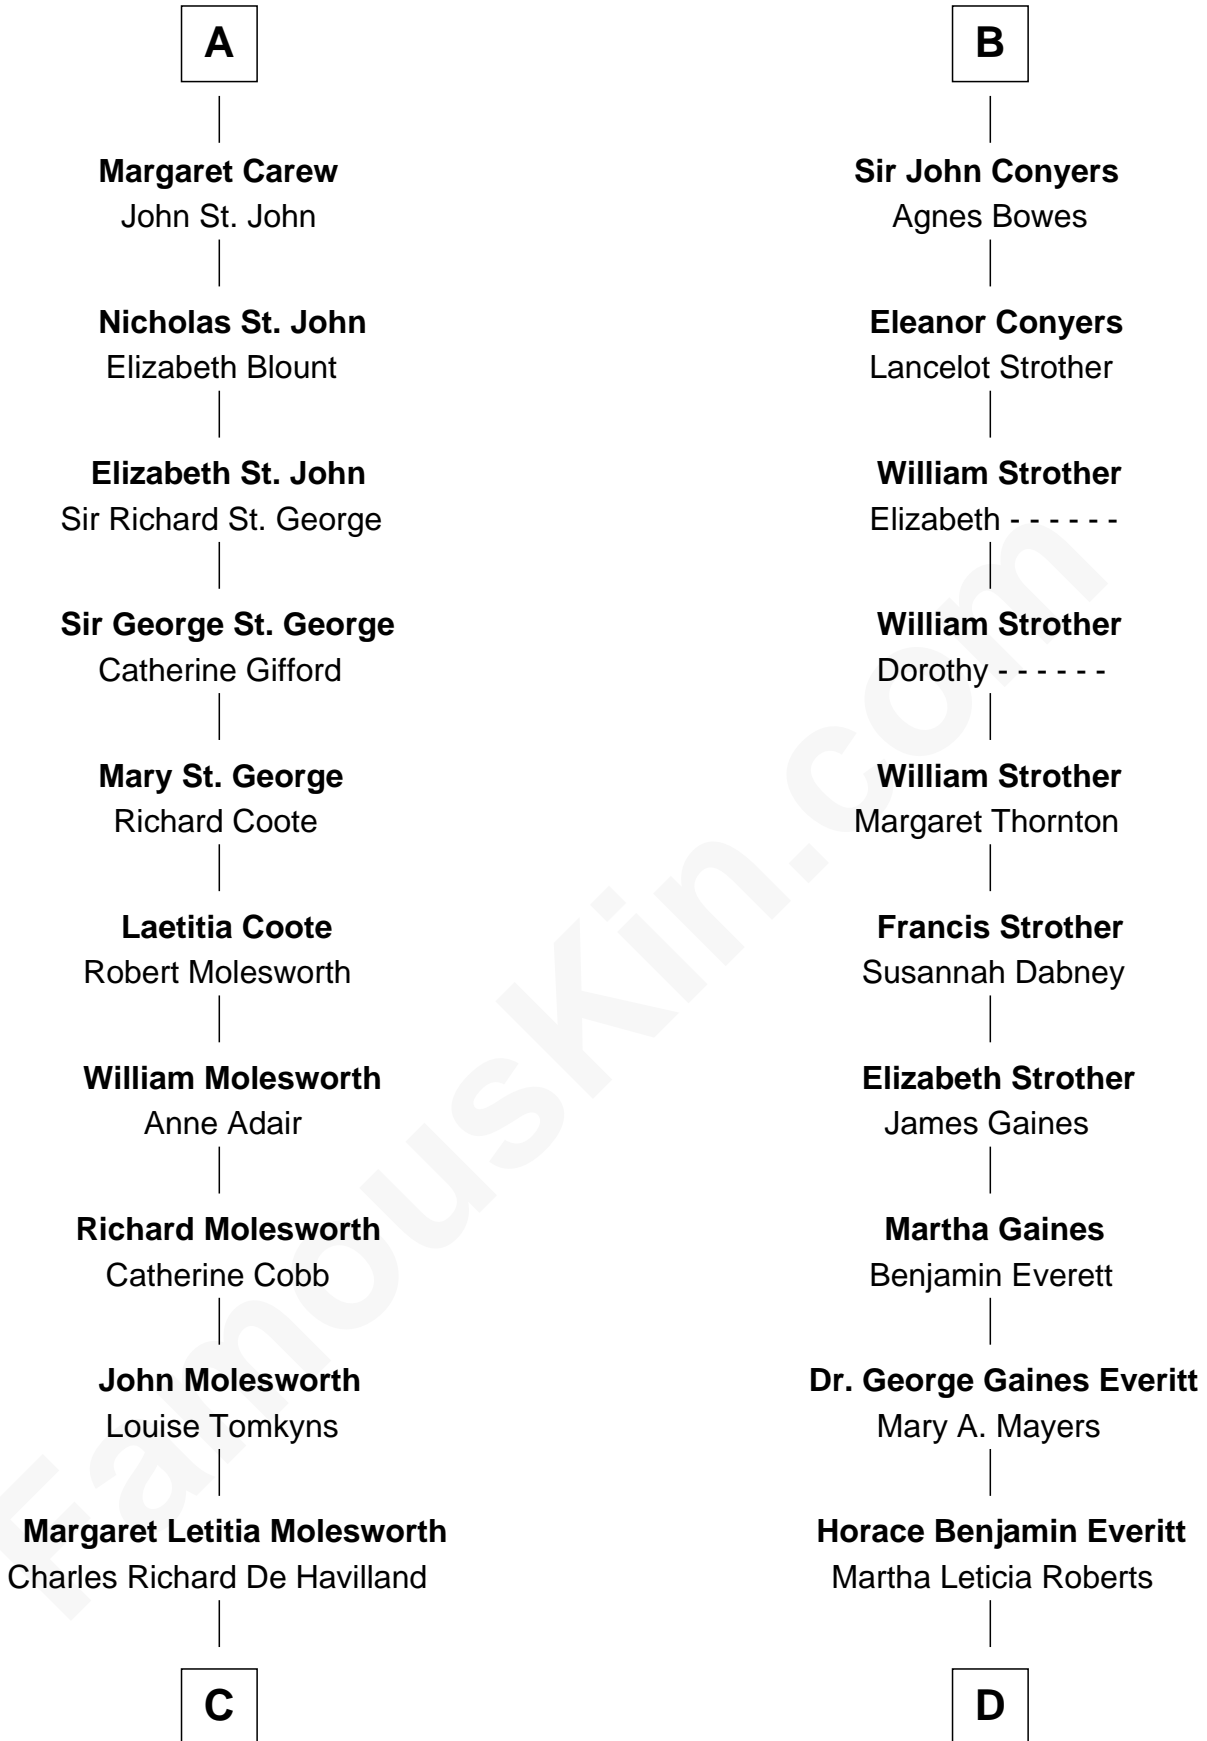

FamousKin.com
Relationship Chart of
Olivia De Havilland
Movie Actress

18th cousin 1 time removed of
William H. Macy
TV and Movie Actor

C

Walter Augustus De Havilland

Lillian Augusta Ruse

Olivia De Havilland

Movie Actress

D

Mary Lois Everitt

Clement Overstreet

Lois Elizabeth Overstreet

William Hall Macy

William H. Macy

TV and Movie Actor