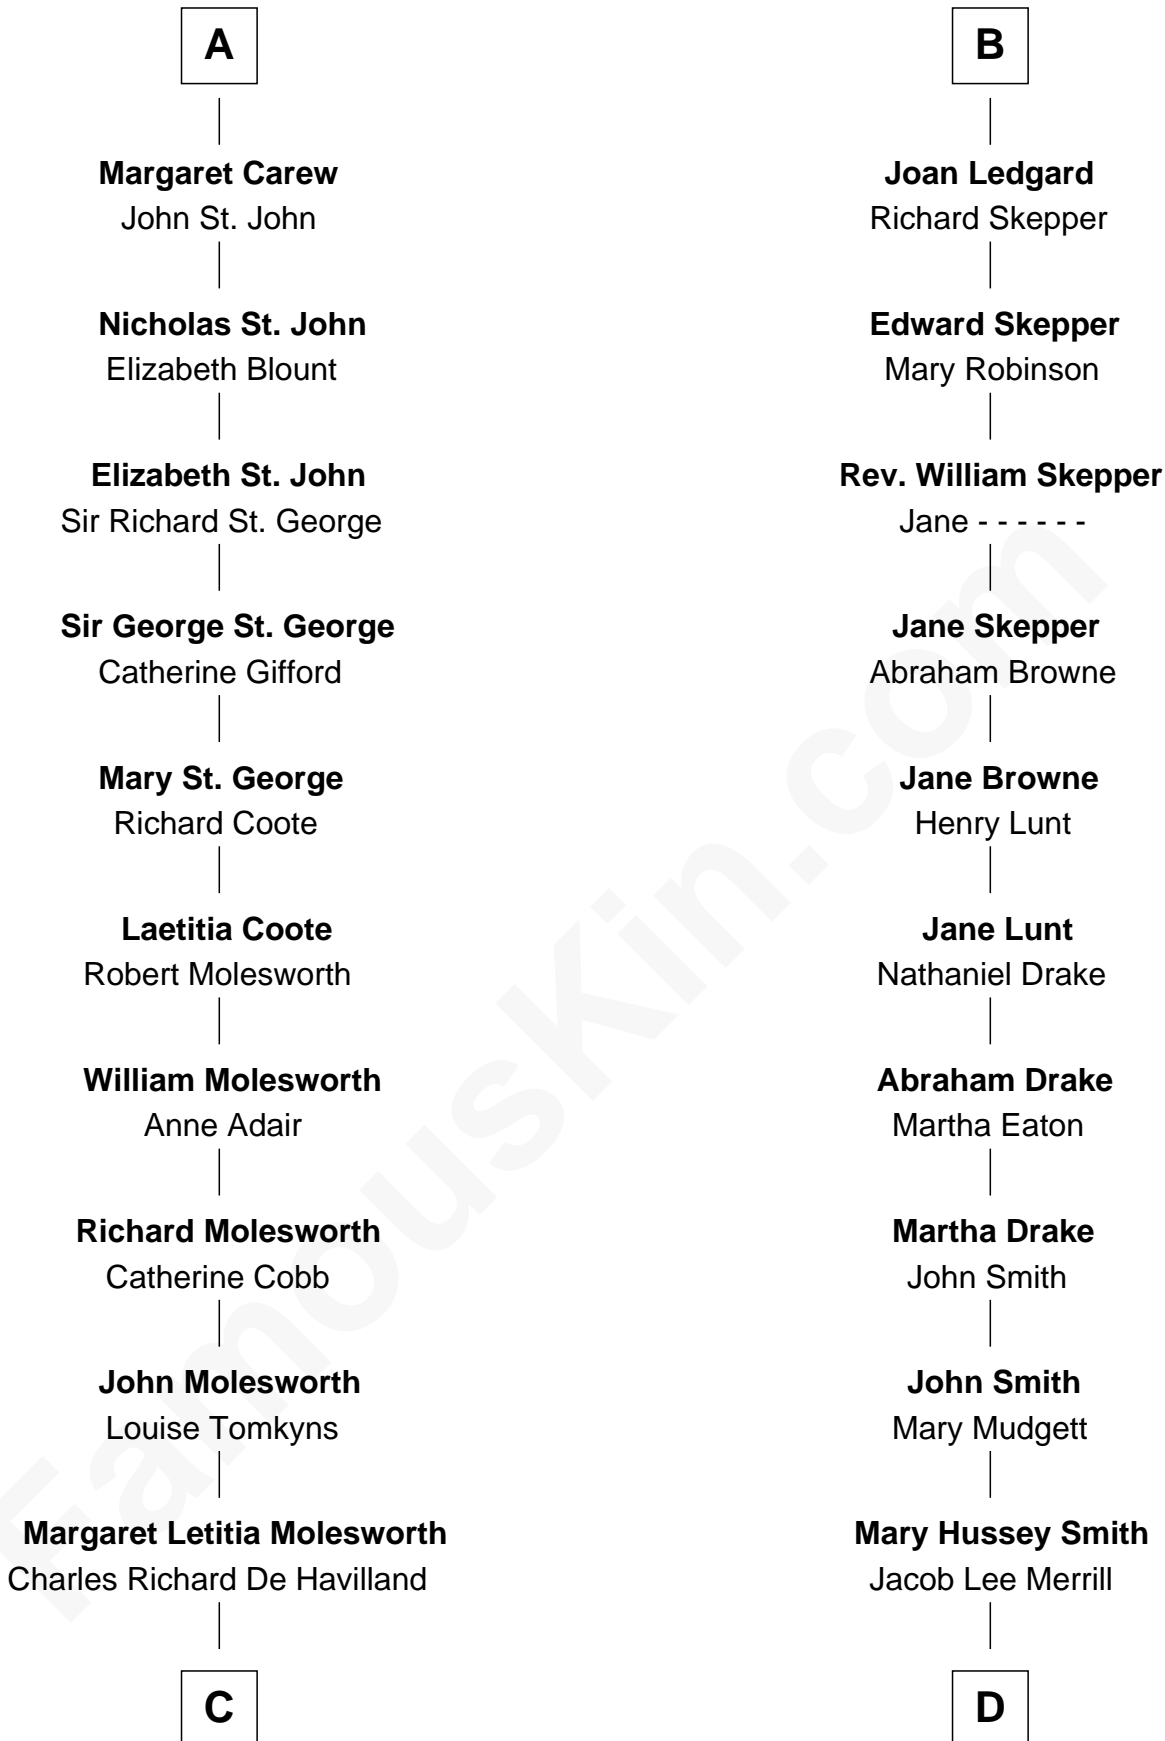

FamousKin.com
Relationship Chart of
Olivia De Havilland
Movie Actress

18th cousin 3 times removed of
Meghan Markle
Duchess of Sussex, TV Actress

C

Walter Augustus De Havilland

Lillian Augusta Ruse

Olivia De Havilland

Movie Actress

D

George David Merrill

Mary Bird

Gertrude May Merrill

Fred George Sanders

Doris Mary Rita Sanders

Gordon Arnold Markle