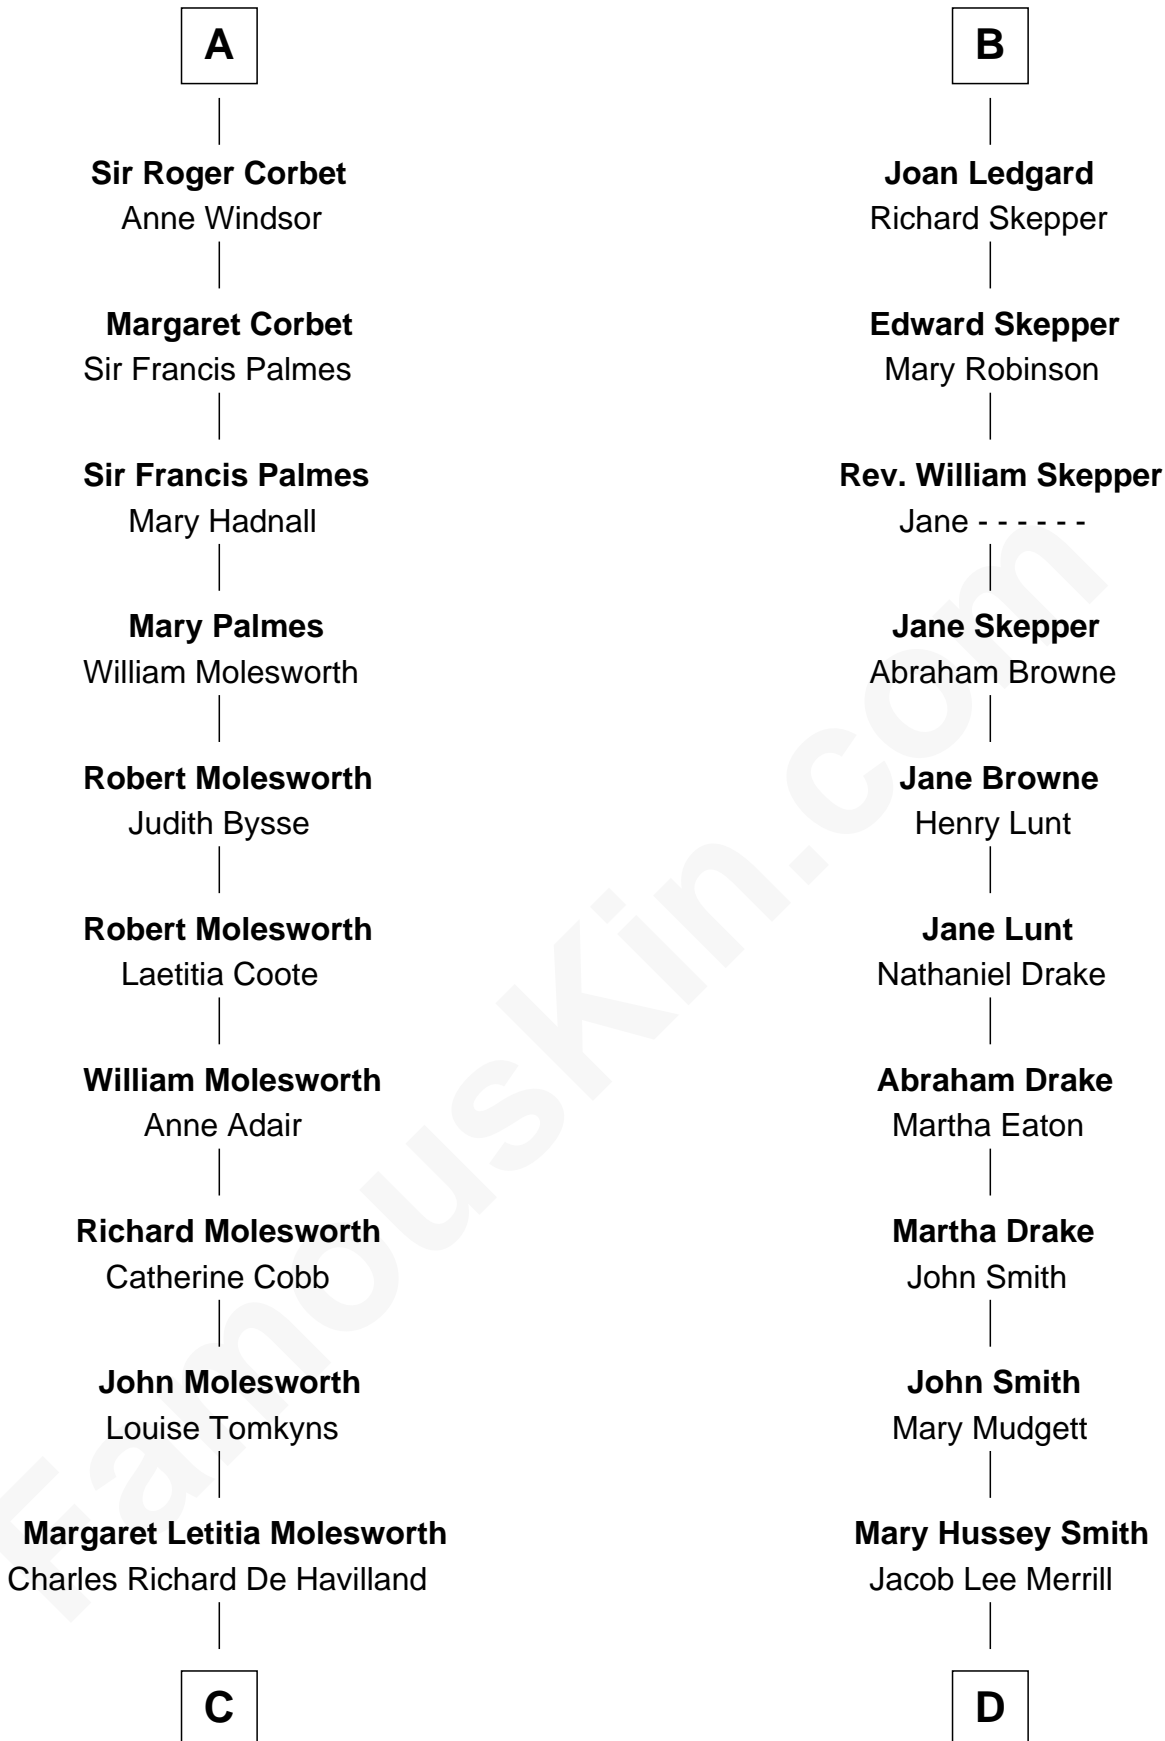

**FamousKin.com**  
**Relationship Chart of**  
**Olivia De Havilland**  
*Movie Actress*

**18th cousin 3 times removed of**  
**Meghan Markle**  
*Duchess of Sussex, TV Actress*

**C**

**Walter Augustus De Havilland**

Lillian Augusta Ruse

**Olivia De Havilland**

*Movie Actress*

**D**

**George David Merrill**

Mary Bird

**Gertrude May Merrill**

Fred George Sanders