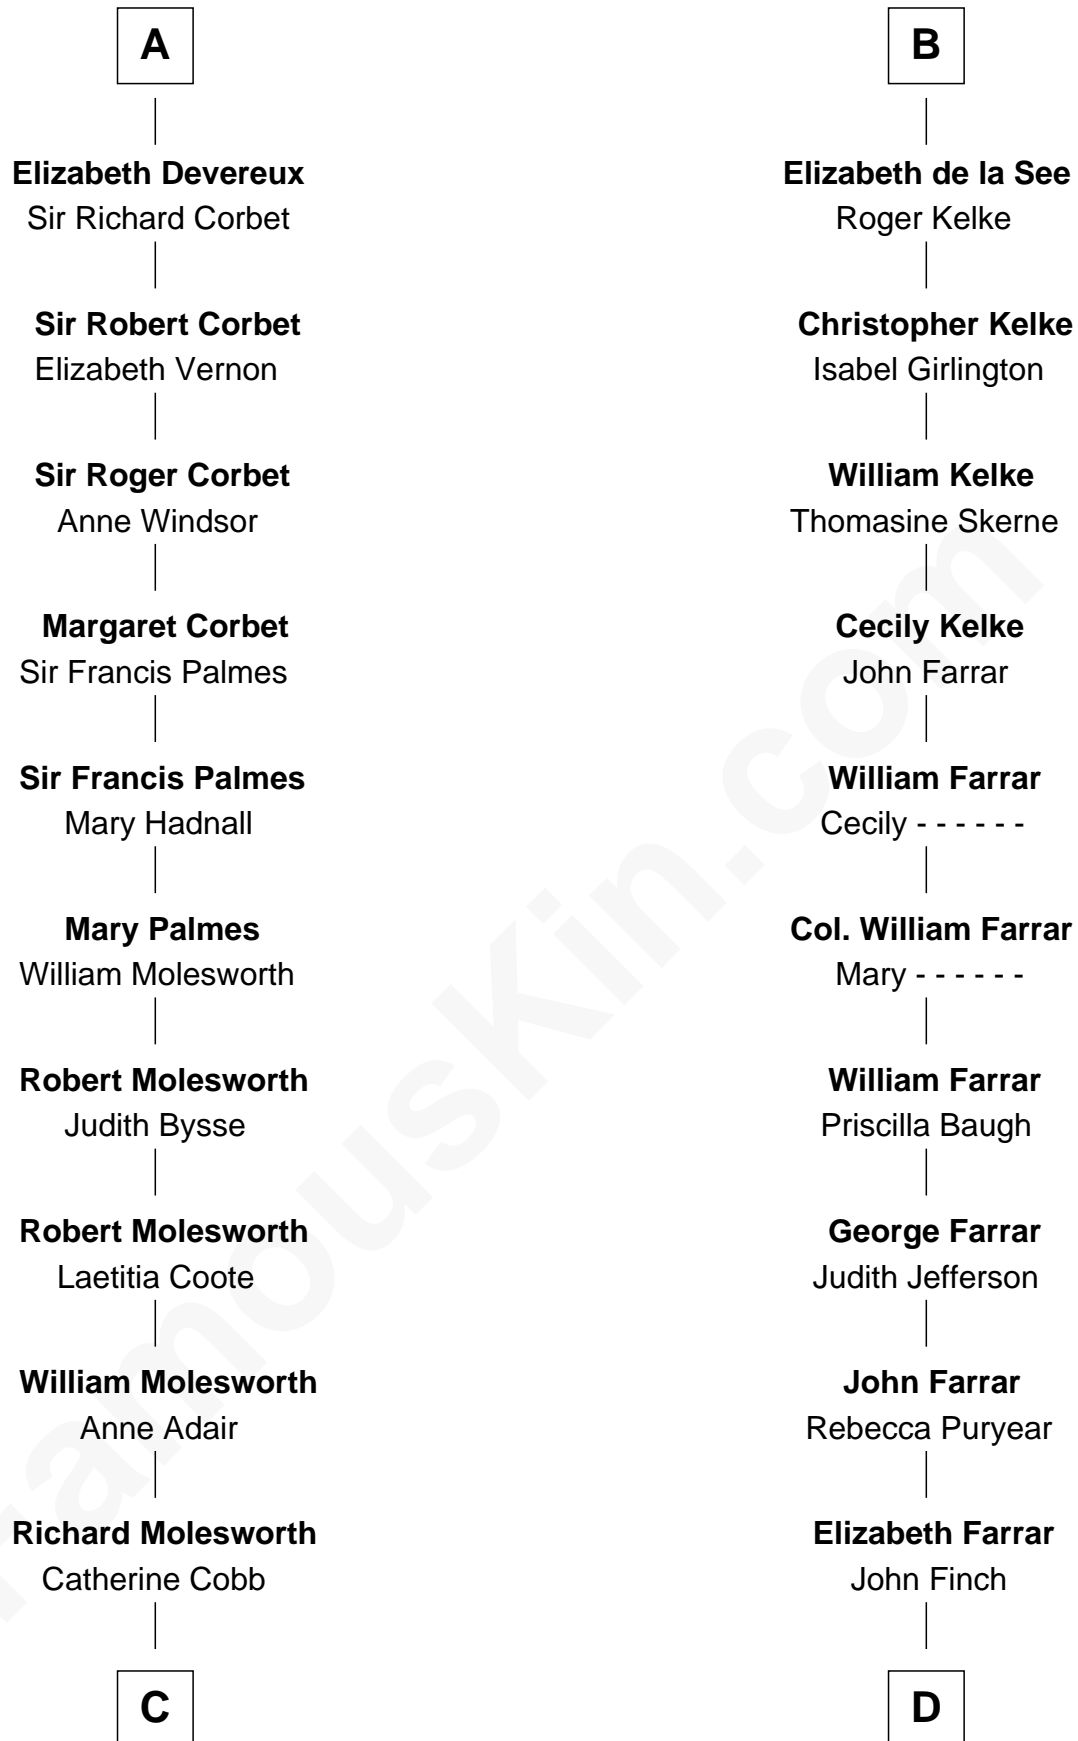

FamousKin.com
Relationship Chart of
Olivia De Havilland
Movie Actress

20th cousin 1 time removed of
Harper Lee
Author of To Kill a Mockingbird

C

John Molesworth

Louise Tomkyns

Margaret Letitia Molesworth

Charles Richard De Havilland

Walter Augustus De Havilland

Lillian Augusta Ruse

Olivia De Havilland

Movie Actress

D

John Farrar Finch

Frances Smith

John Robert Finch