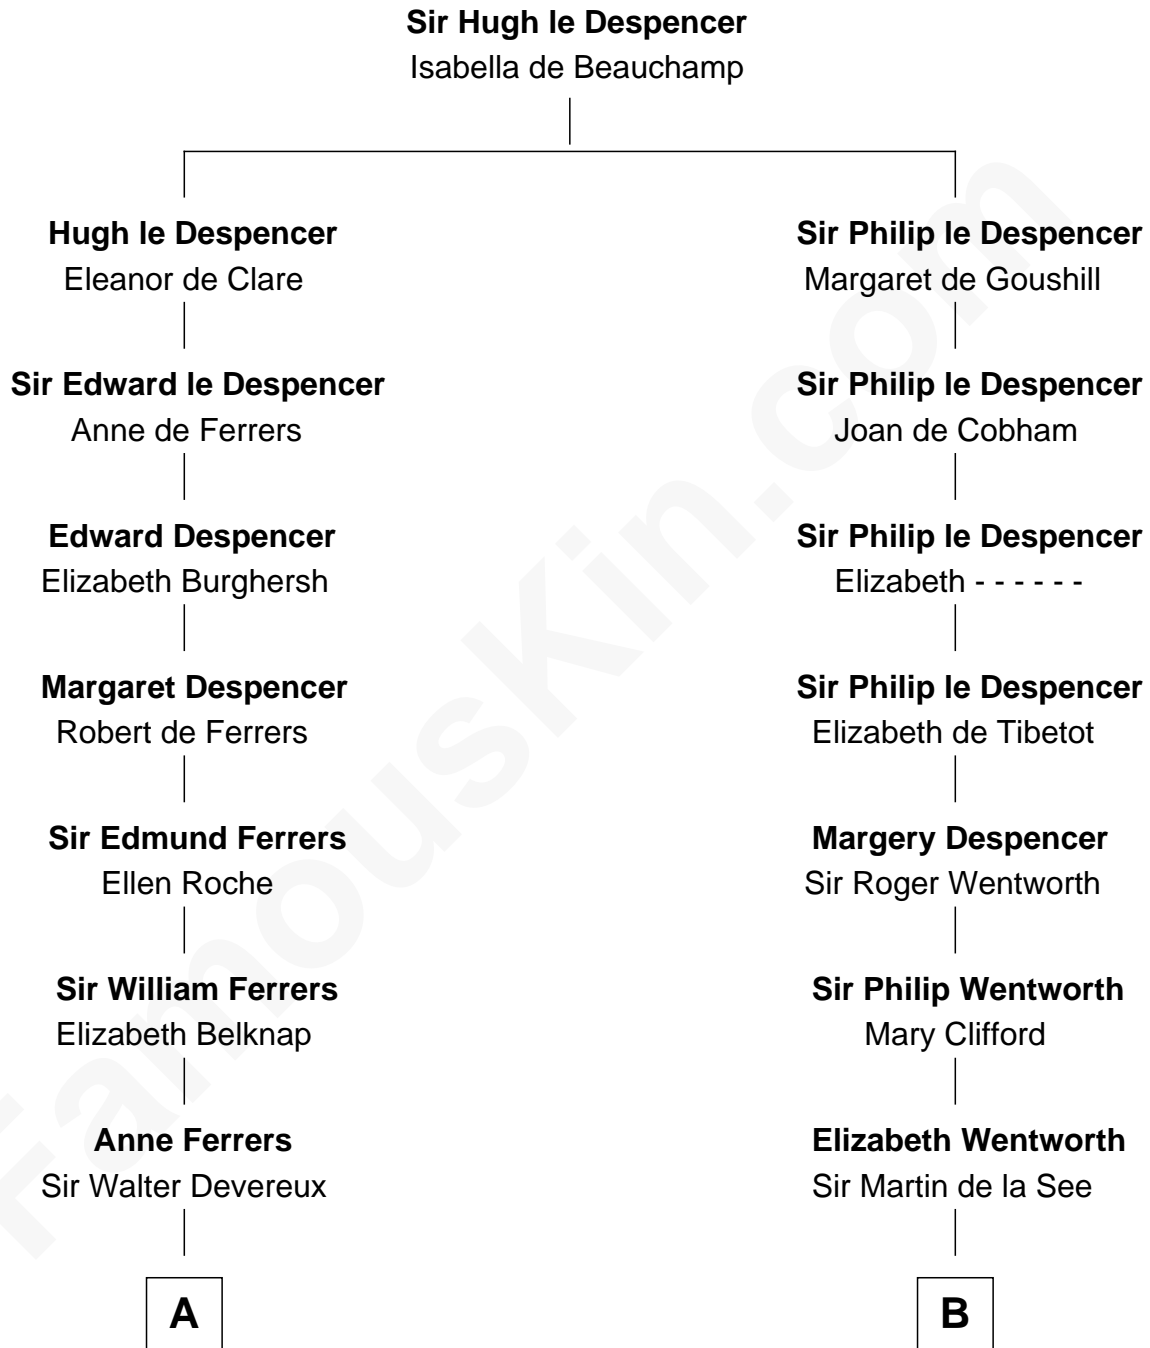

FamousKin.com
Relationship Chart of
Olivia De Havilland
Movie Actress

20th cousin 1 time removed of
Harper Lee
Author of To Kill a Mockingbird

C

John Molesworth

Louise Tomkyns

Margaret Letitia Molesworth

Charles Richard De Havilland

Walter Augustus De Havilland

Lillian Augusta Ruse

Olivia De Havilland

Movie Actress

D

John Farrar Finch

Frances Smith

John Robert Finch