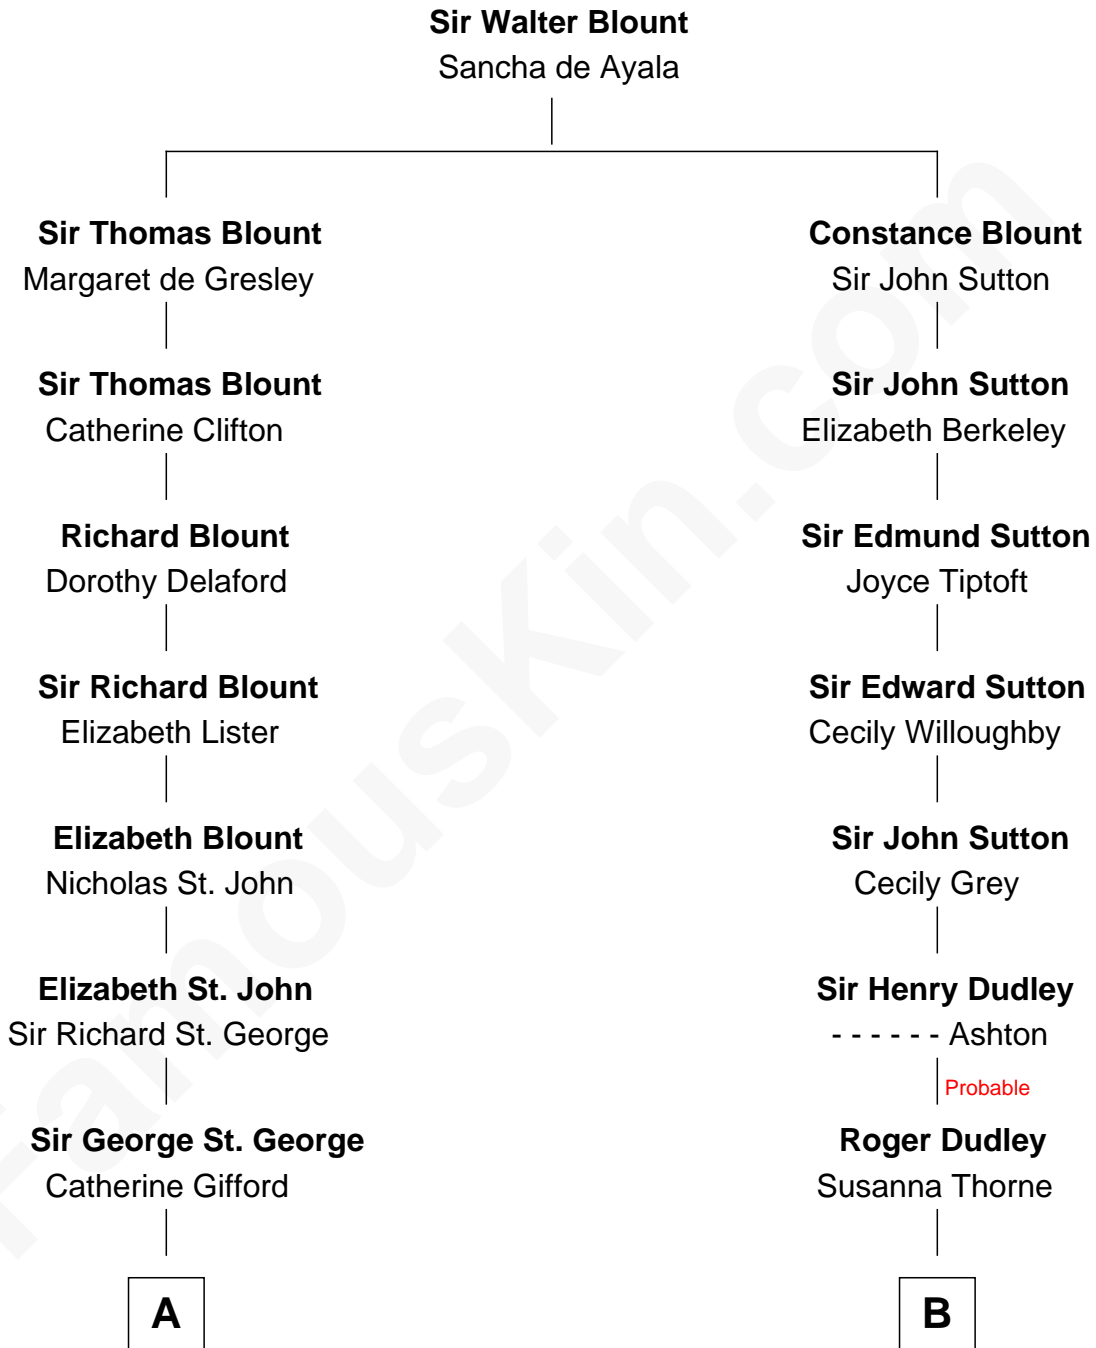

FamousKin.com
Relationship Chart of
Olivia De Havilland
Movie Actress

14th cousin 6 times removed of
John Cena
Movie Actor and WWE Pro Wrestler

C

Charles Nichols
Julia Ellen Skelton

Natalie Nichols
Ulysses John Lupien