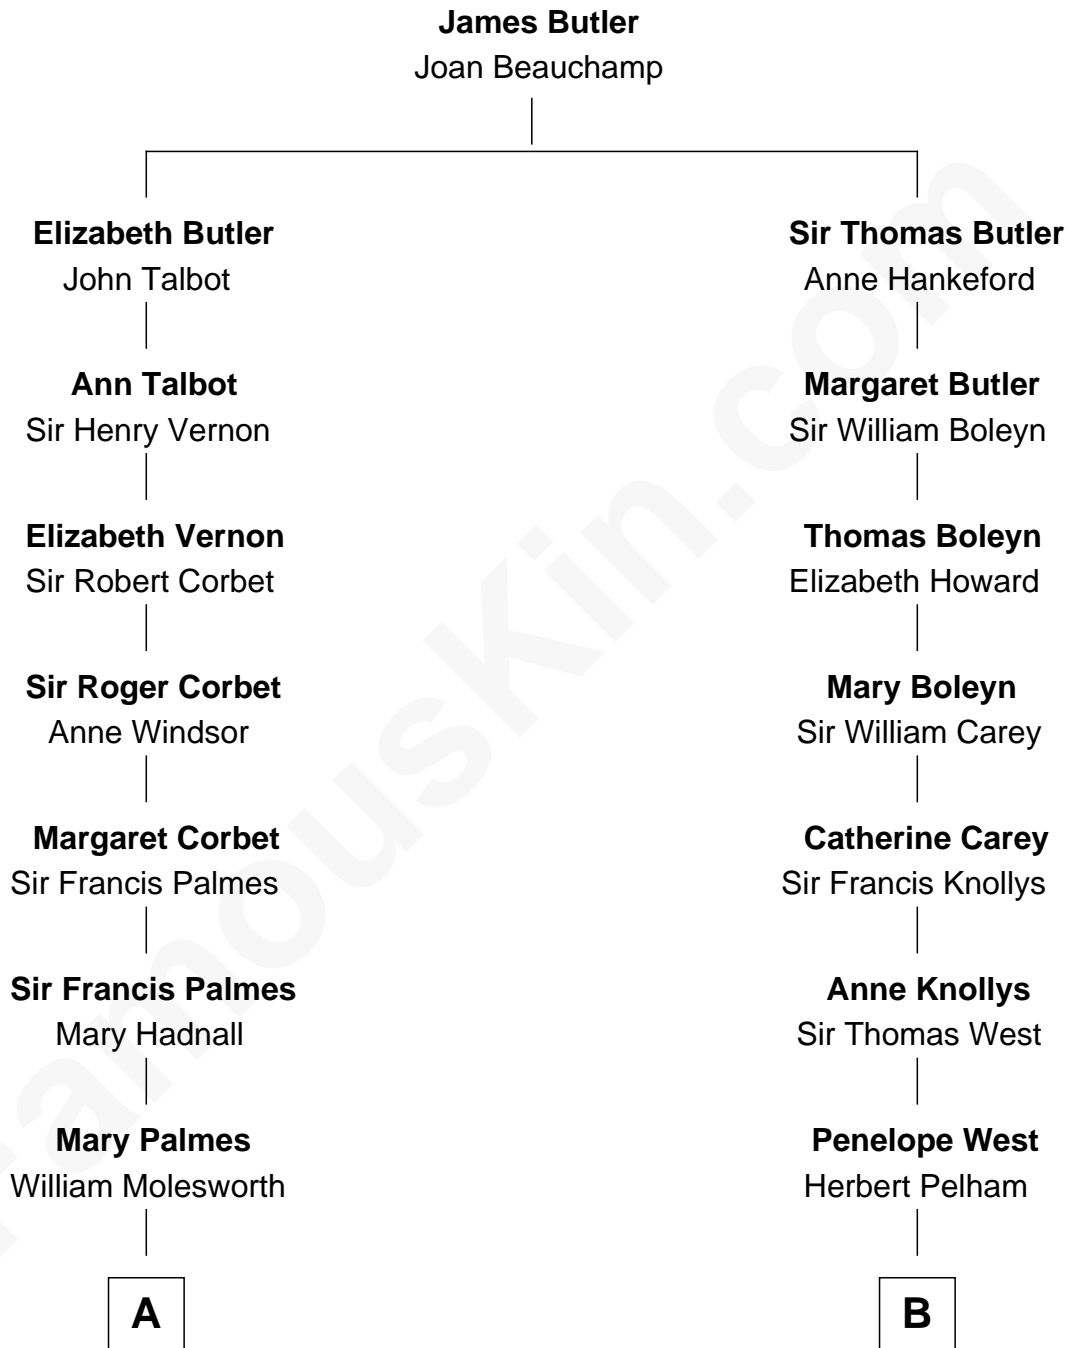

FamousKin.com
Relationship Chart of
Olivia De Havilland
Movie Actress

14th cousin 5 times removed of
John Cena
Movie Actor and WWE Pro Wrestler

C

Natalie Nichols

Ulysses John Lupien

Carol Frances Lupien

John Joseph Cena