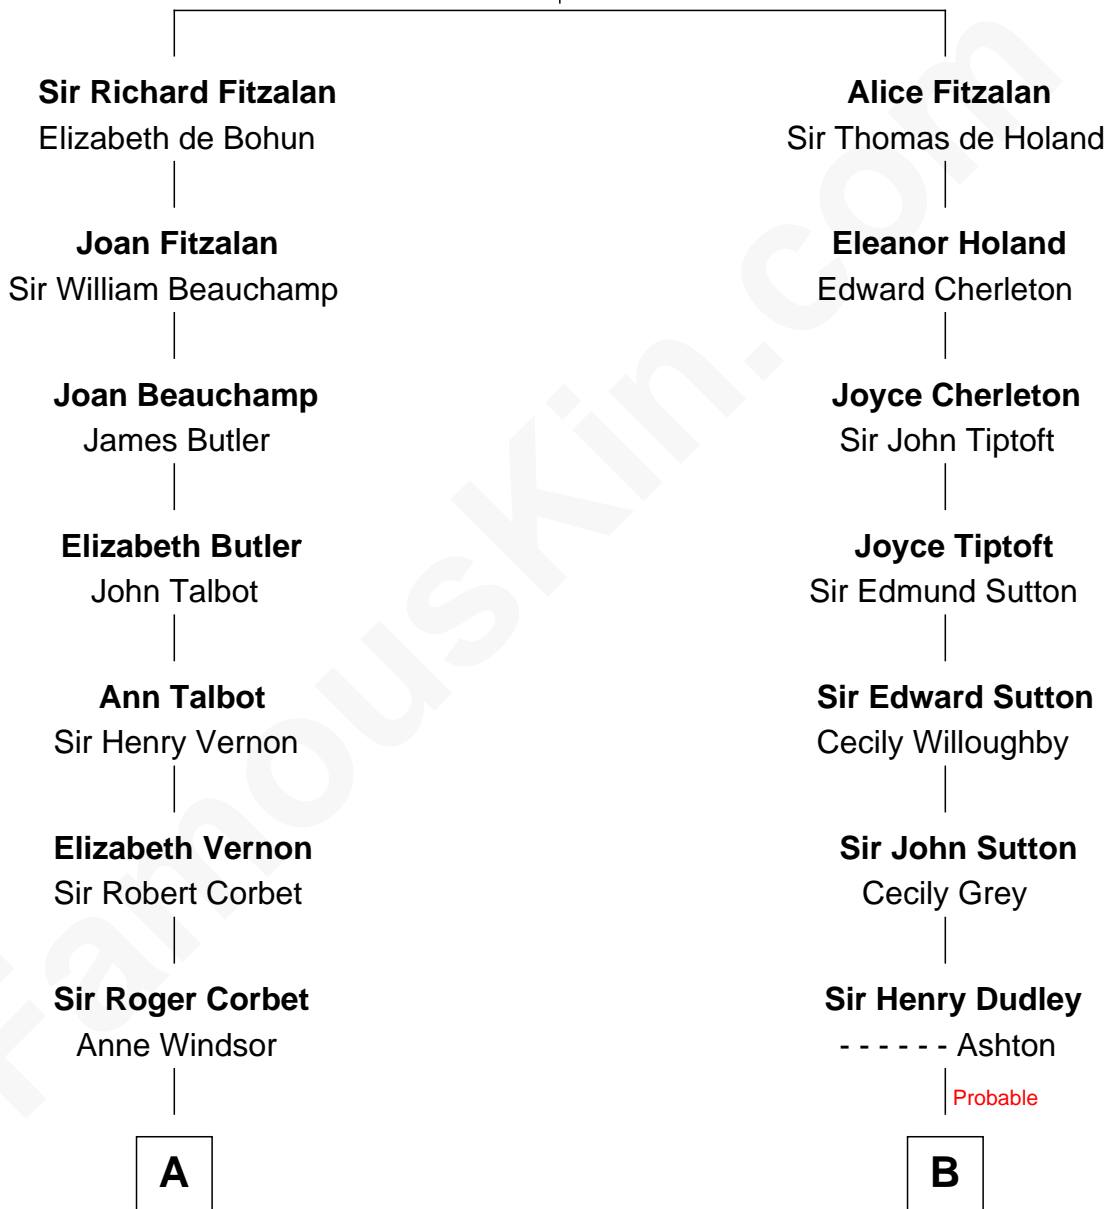

FamousKin.com
Relationship Chart of
Olivia De Havilland
Movie Actress

17th cousin 2 times removed of

J. K. Simmons
TV and Movie Actor

Richard Fitzalan
 Eleanor Plantagenet

C

—
Ruth Hazen

Col. Ralph Archibald Kimble

—
Patricia Kimble

Dr. Donald William Simmons

—
J. K. Simmons

TV and Movie Actor

FamousKin.com