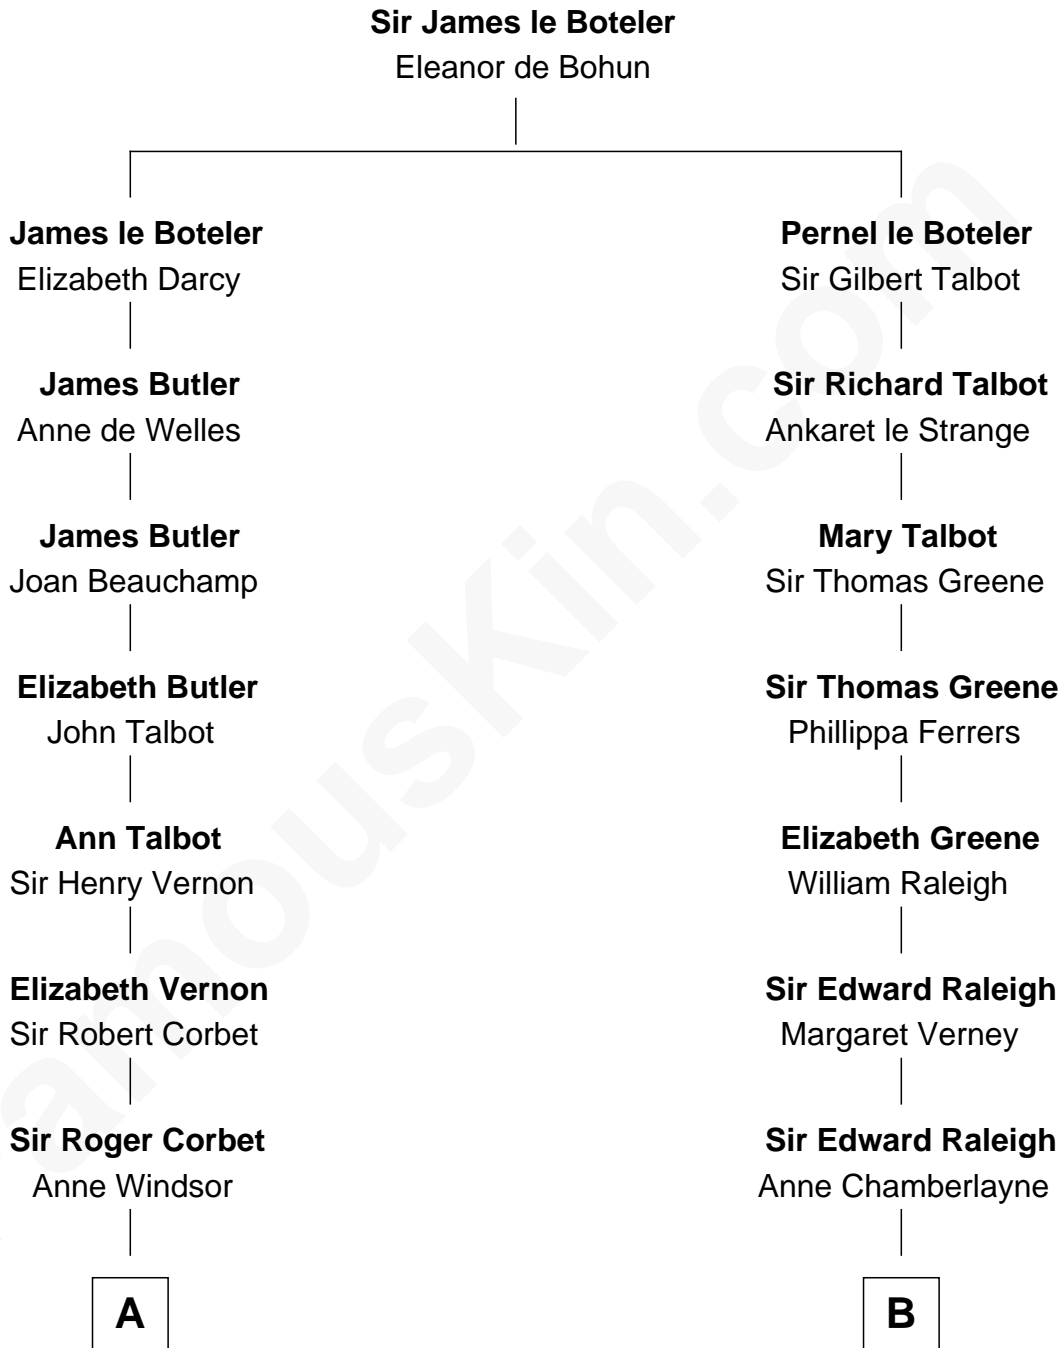

FamousKin.com
Relationship Chart of
Olivia De Havilland
Movie Actress

17th cousin 1 time removed of

Henry Clay Folger

Founder of Folger Shakespeare Library and Chairman of Standard Oil

C

Henry Clay Folger

Eliza Jane Clark

Henry Clay Folger

Chairman of Standard Oil

FamousKin.com