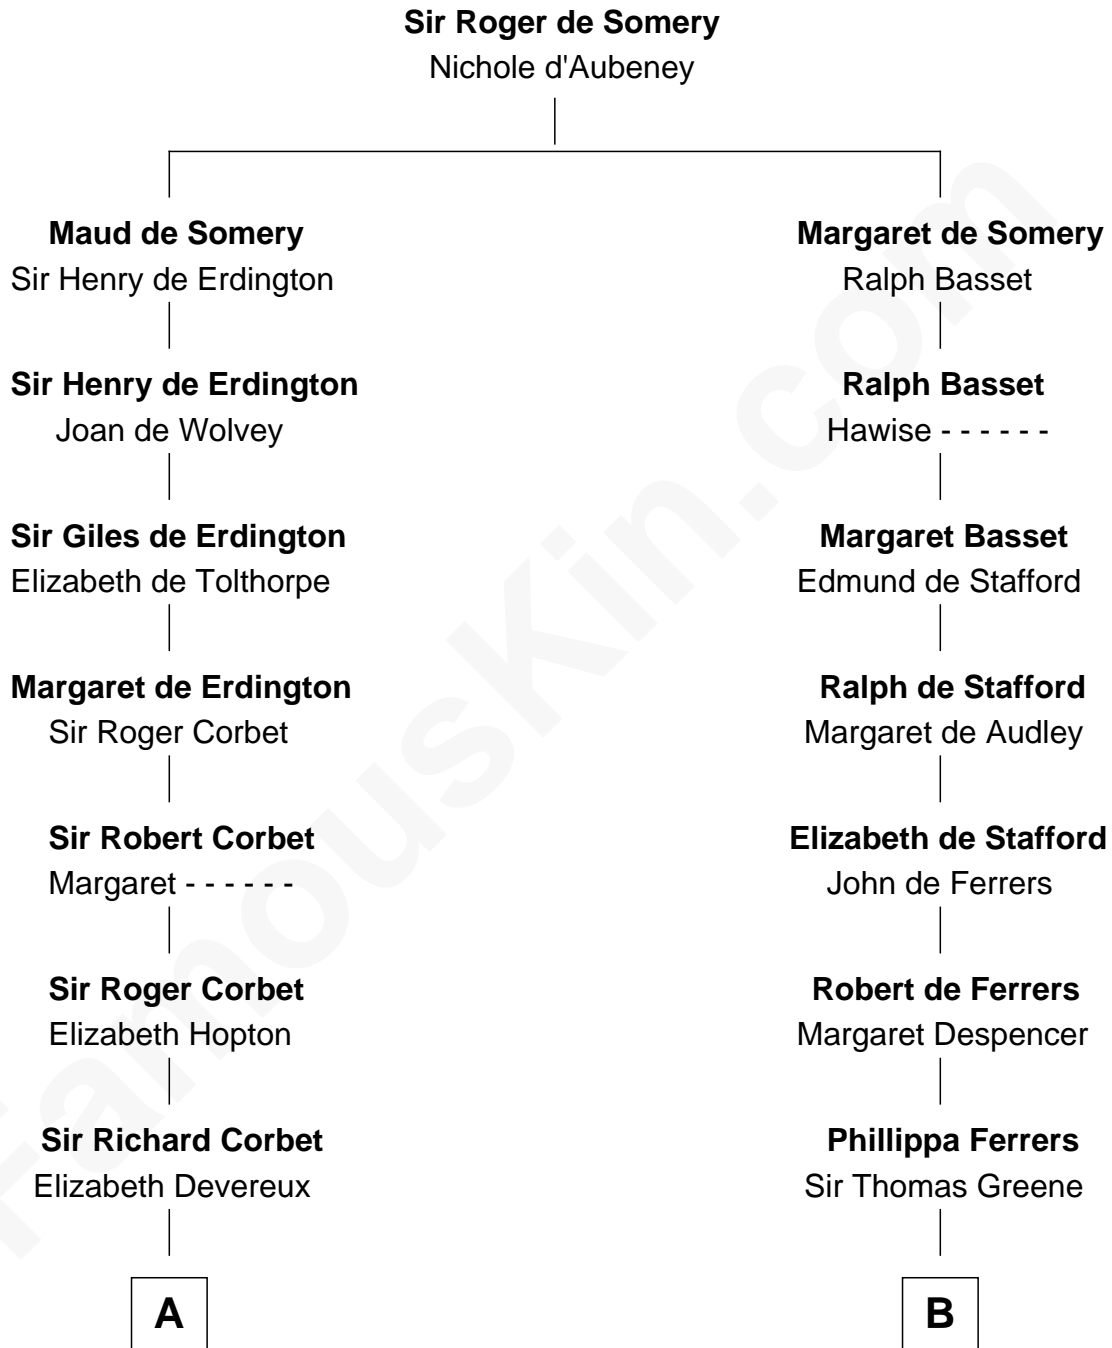

FamousKin.com
Relationship Chart of
Olivia De Havilland
Movie Actress

19th cousin 1 time removed of

J. A. Folger
Founder of Folger Coffee Company

C

Margaret Letitia Molesworth

Charles Richard De Havilland

Walter Augustus De Havilland

Lillian Augusta Ruse

Olivia De Havilland

Movie Actress

D

Peleg Slocum

Elizabeth Brown

Rebecca Slocum

George Folger