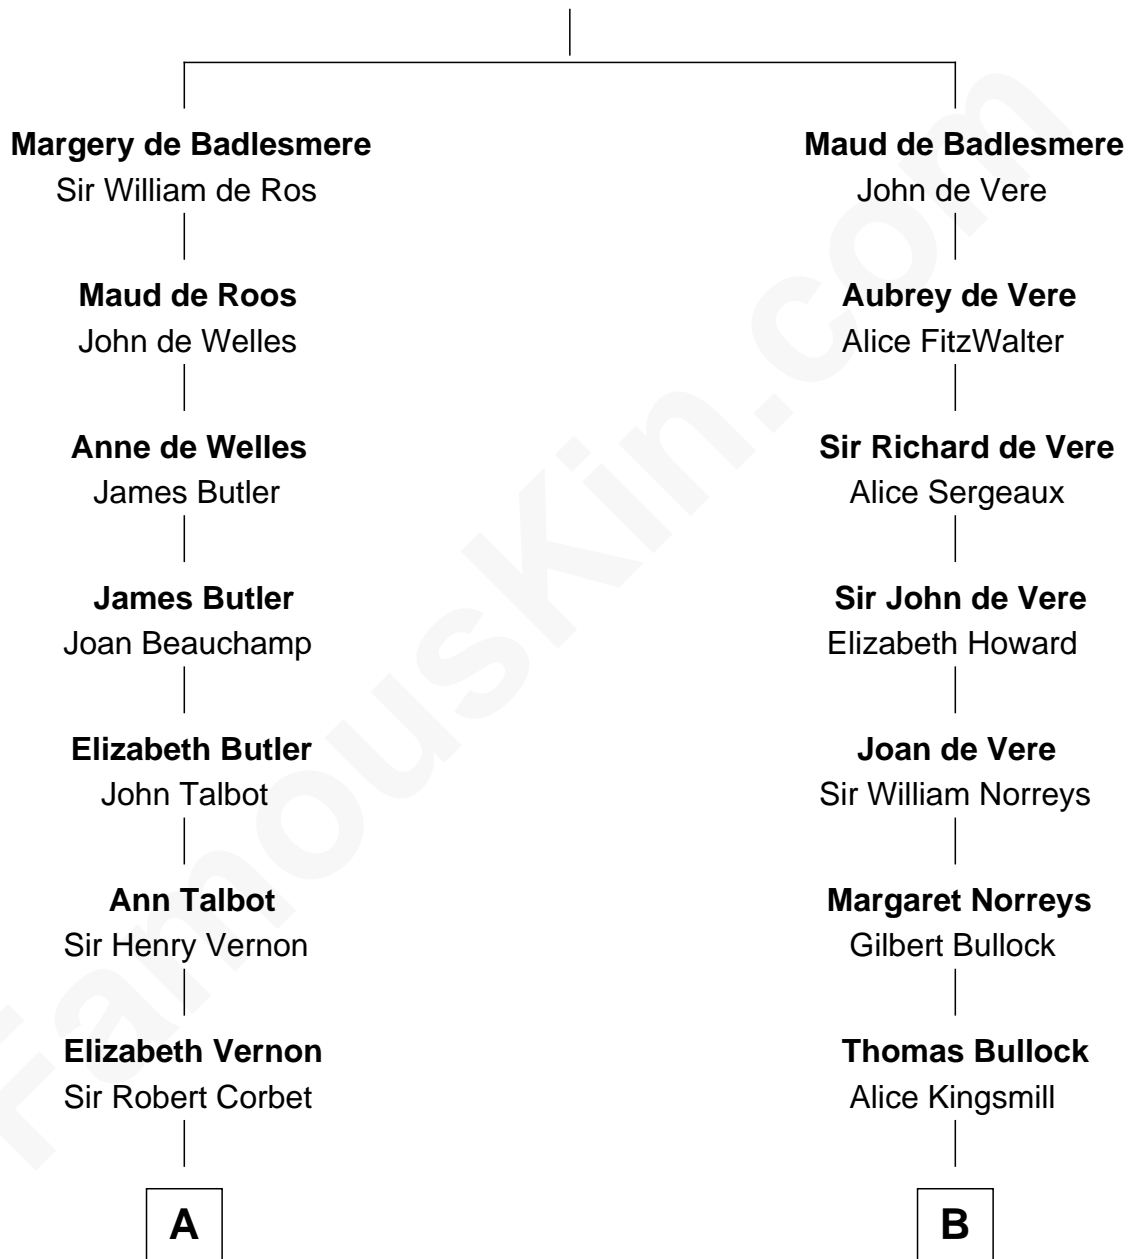

FamousKin.com
Relationship Chart of
Olivia De Havilland
Movie Actress

14th cousin 4 times removed of

Samuel Howard
Boston Tea Party Participant

Bartholomew de Badlesmere
 Margaret de Clare

C

Walter Augustus De Havilland

Lillian Augusta Ruse

Olivia De Havilland

Movie Actress

FamousKin.com