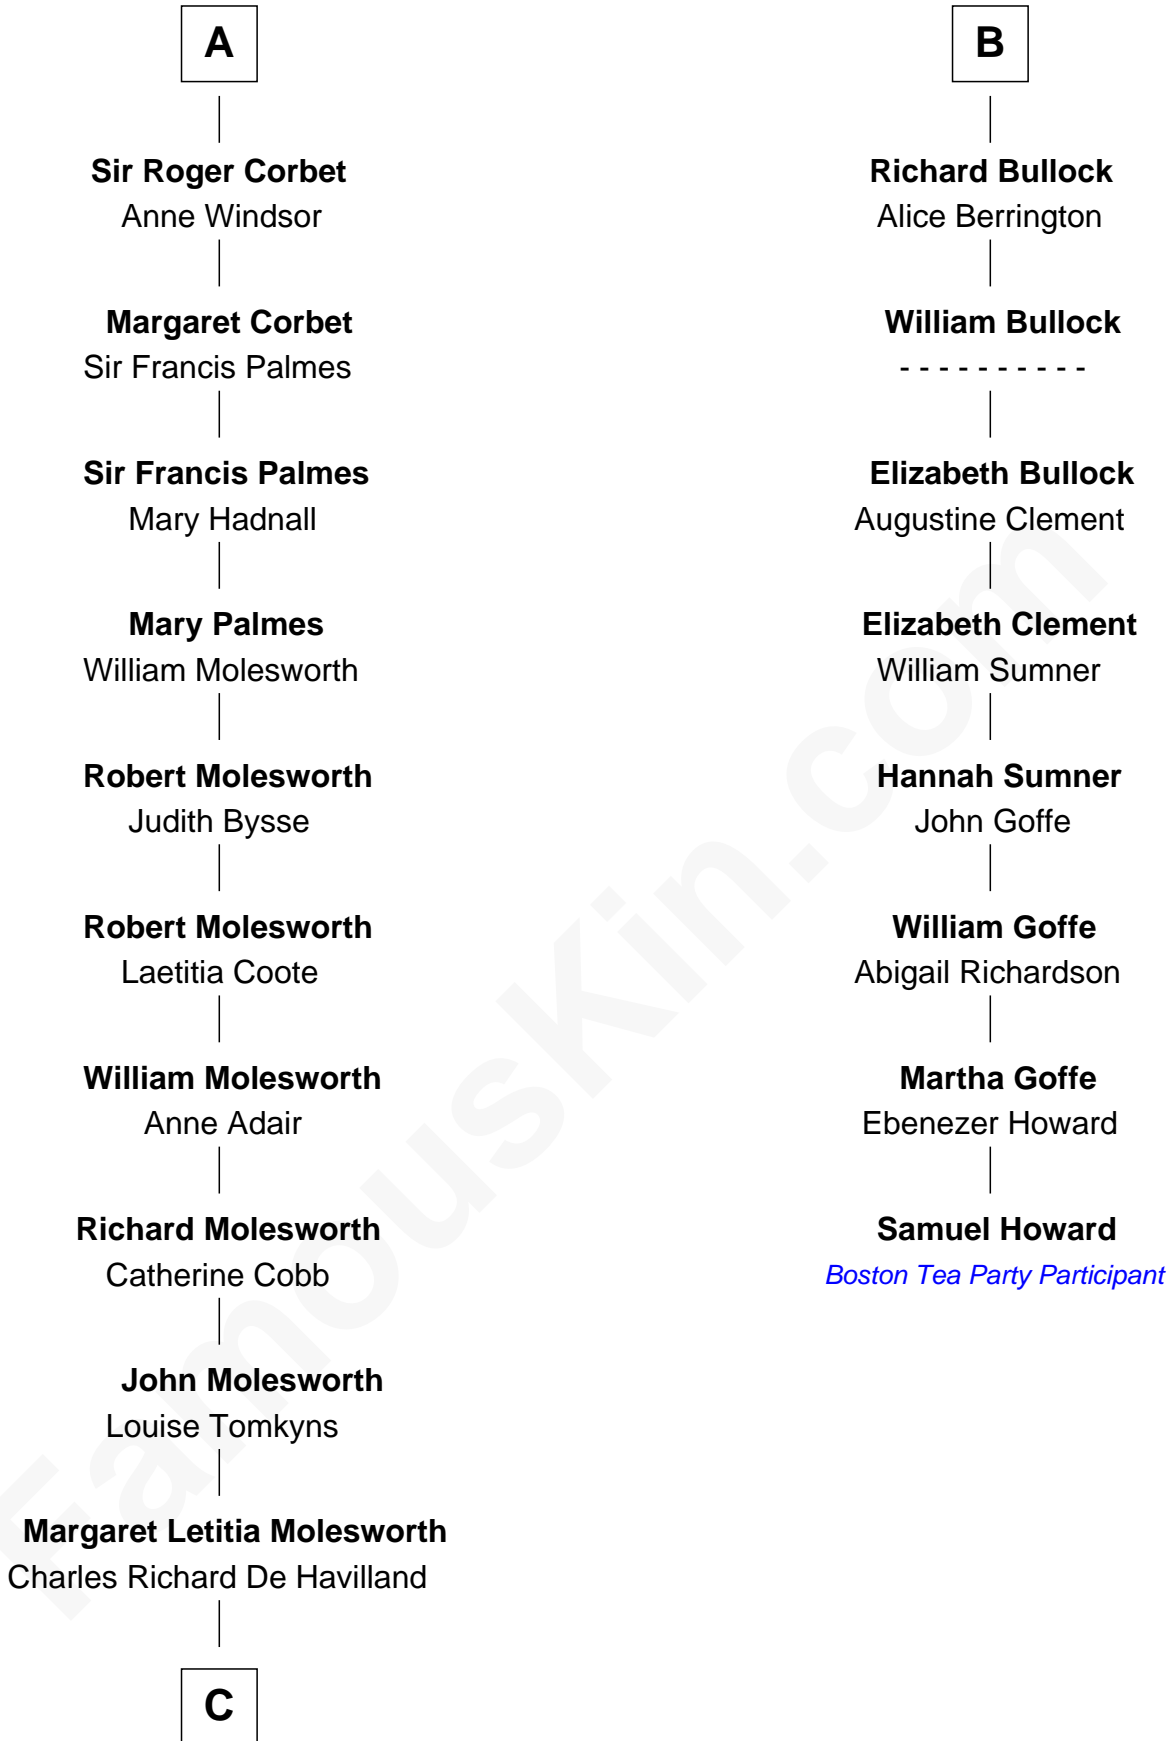

FamousKin.com
Relationship Chart of
Olivia De Havilland
Movie Actress

14th cousin 4 times removed of

Samuel Howard
Boston Tea Party Participant

Bartholomew de Badlesmere
 Margaret de Clare

C

Walter Augustus De Havilland

Lillian Augusta Ruse

Olivia De Havilland

Movie Actress

FamousKin.com