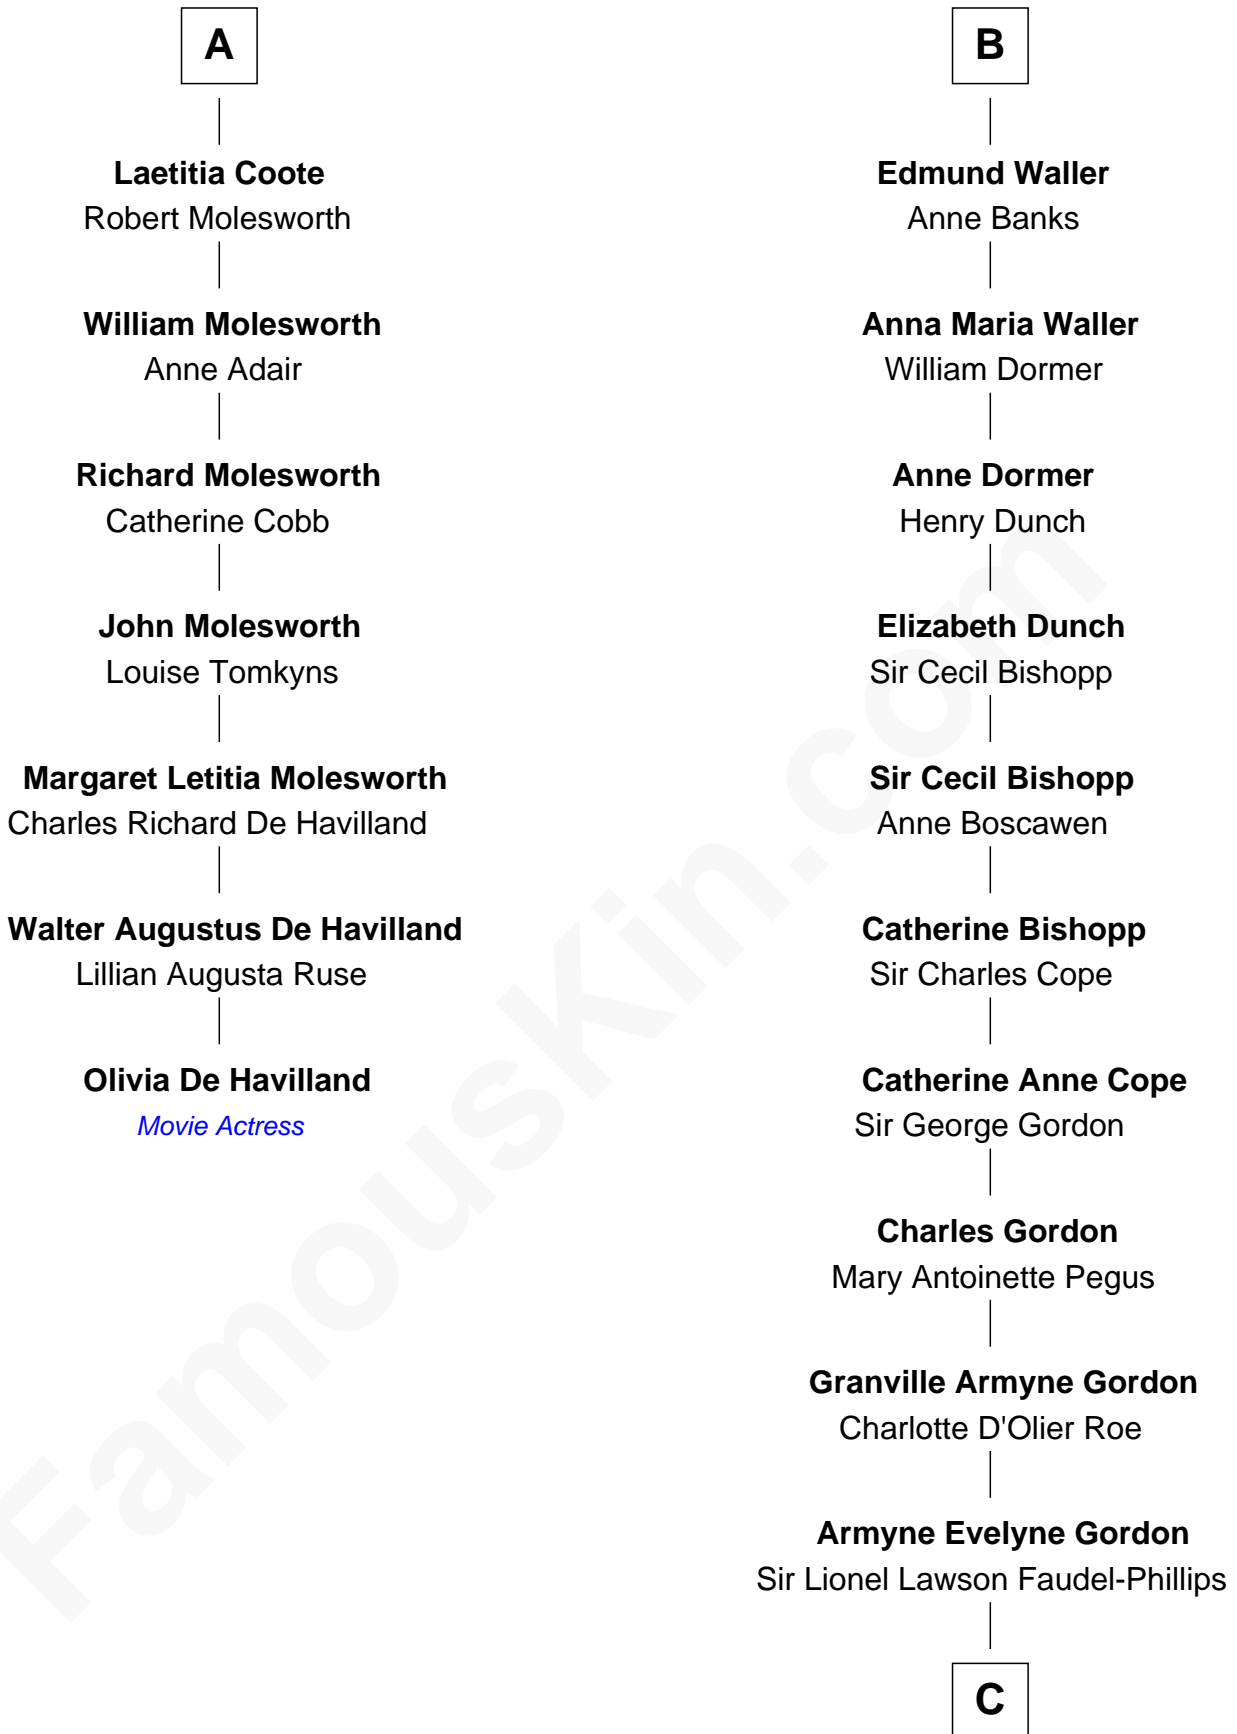

**FamousKin.com**  
**Relationship Chart of**  
**Olivia De Havilland**  
*Movie Actress*

13th cousin 7 times removed of  
**Cara Delevingne**  
*Fashion Model and Movie Actress*

**Sir Thomas Blount**  
 Margaret de Gresley

C

**Anne Margaret Faudel-Phillips**

John Vincent Sheffield

**Jane Armyne Sheffield**

Sir Jocelyn Edward Greville Stevens

**Pandora Anne Stevens**

Charles Hamar Delevingne

**Cara Delevingne**