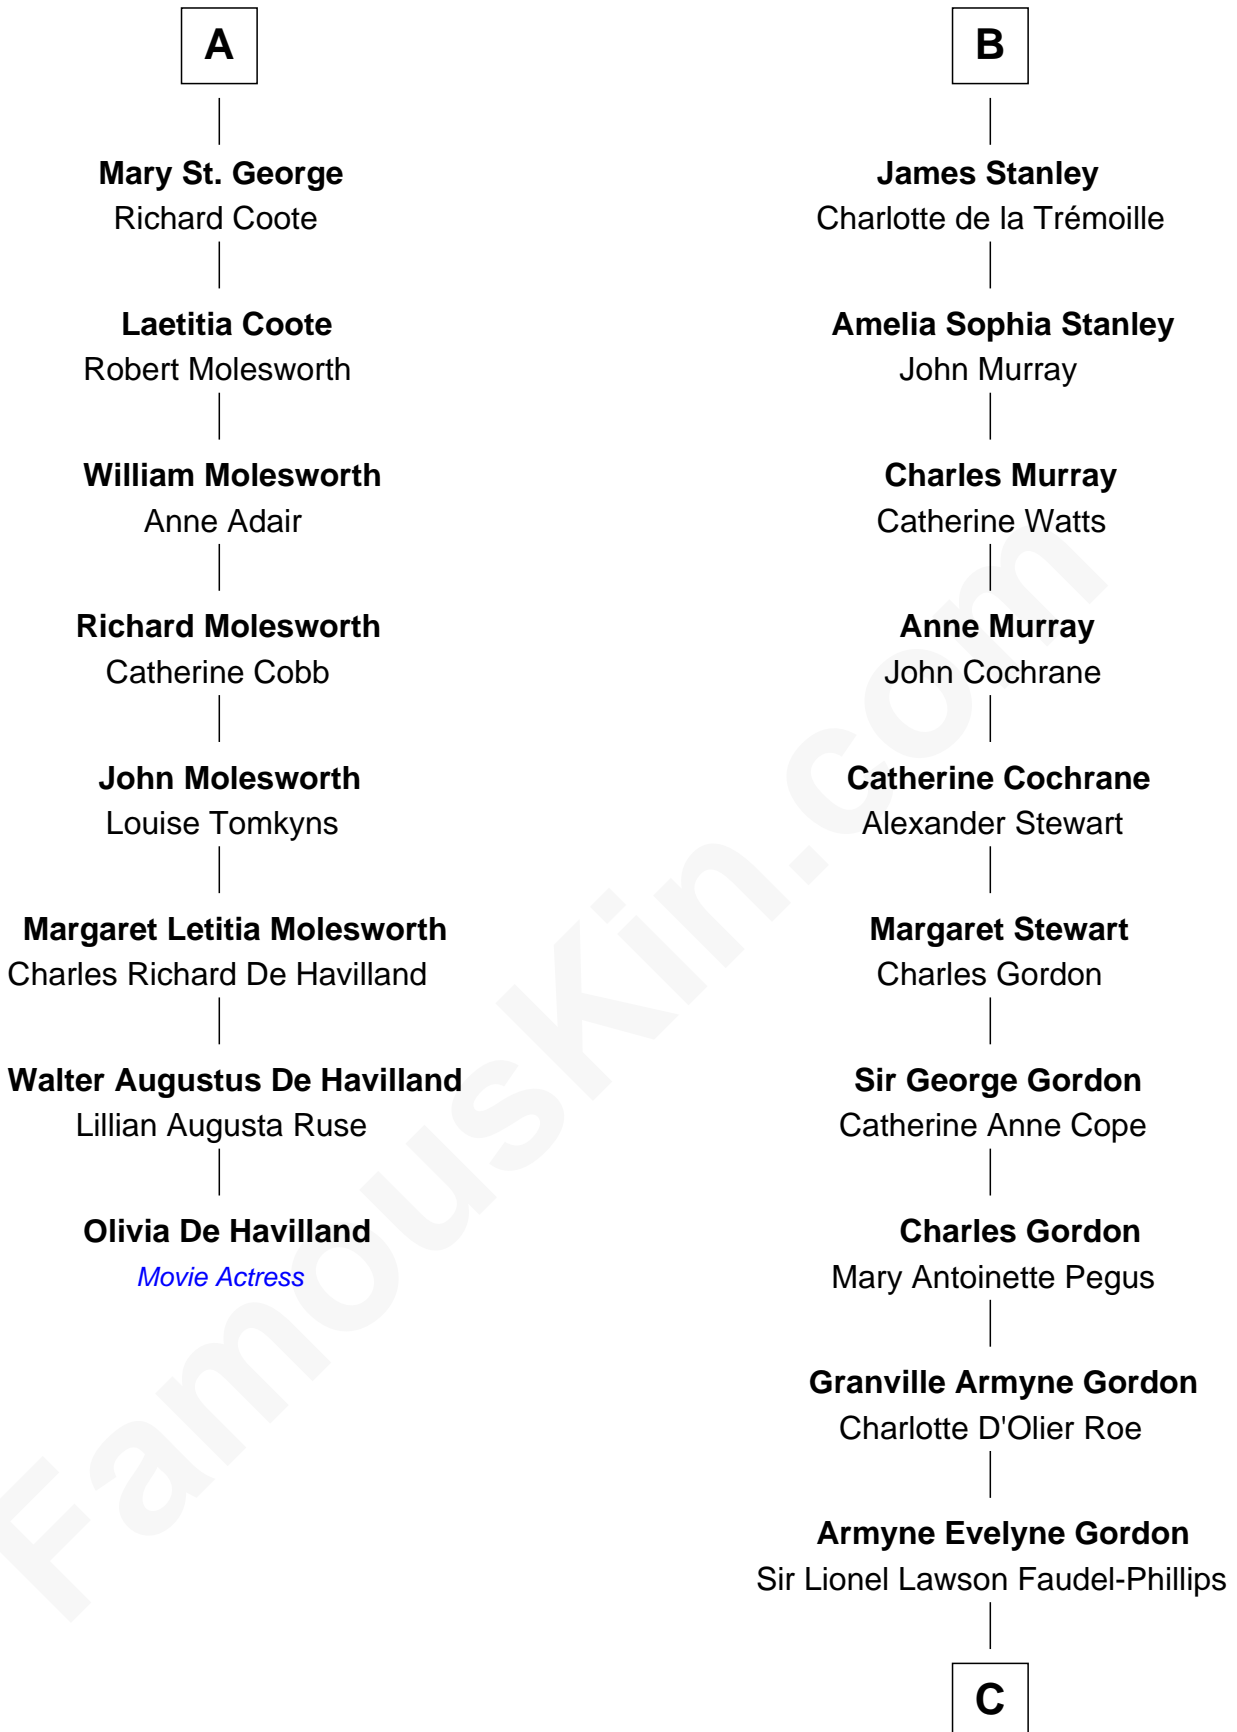

FamousKin.com
Relationship Chart of
Olivia De Havilland
Movie Actress

14th cousin 6 times removed of
Cara Delevingne
Fashion Model and Movie Actress

C

Anne Margaret Faudel-Phillips

John Vincent Sheffield

Jane Armyne Sheffield

Sir Jocelyn Edward Greville Stevens

Pandora Anne Stevens

Charles Hamar Delevingne

Cara Delevingne

Model and Actress