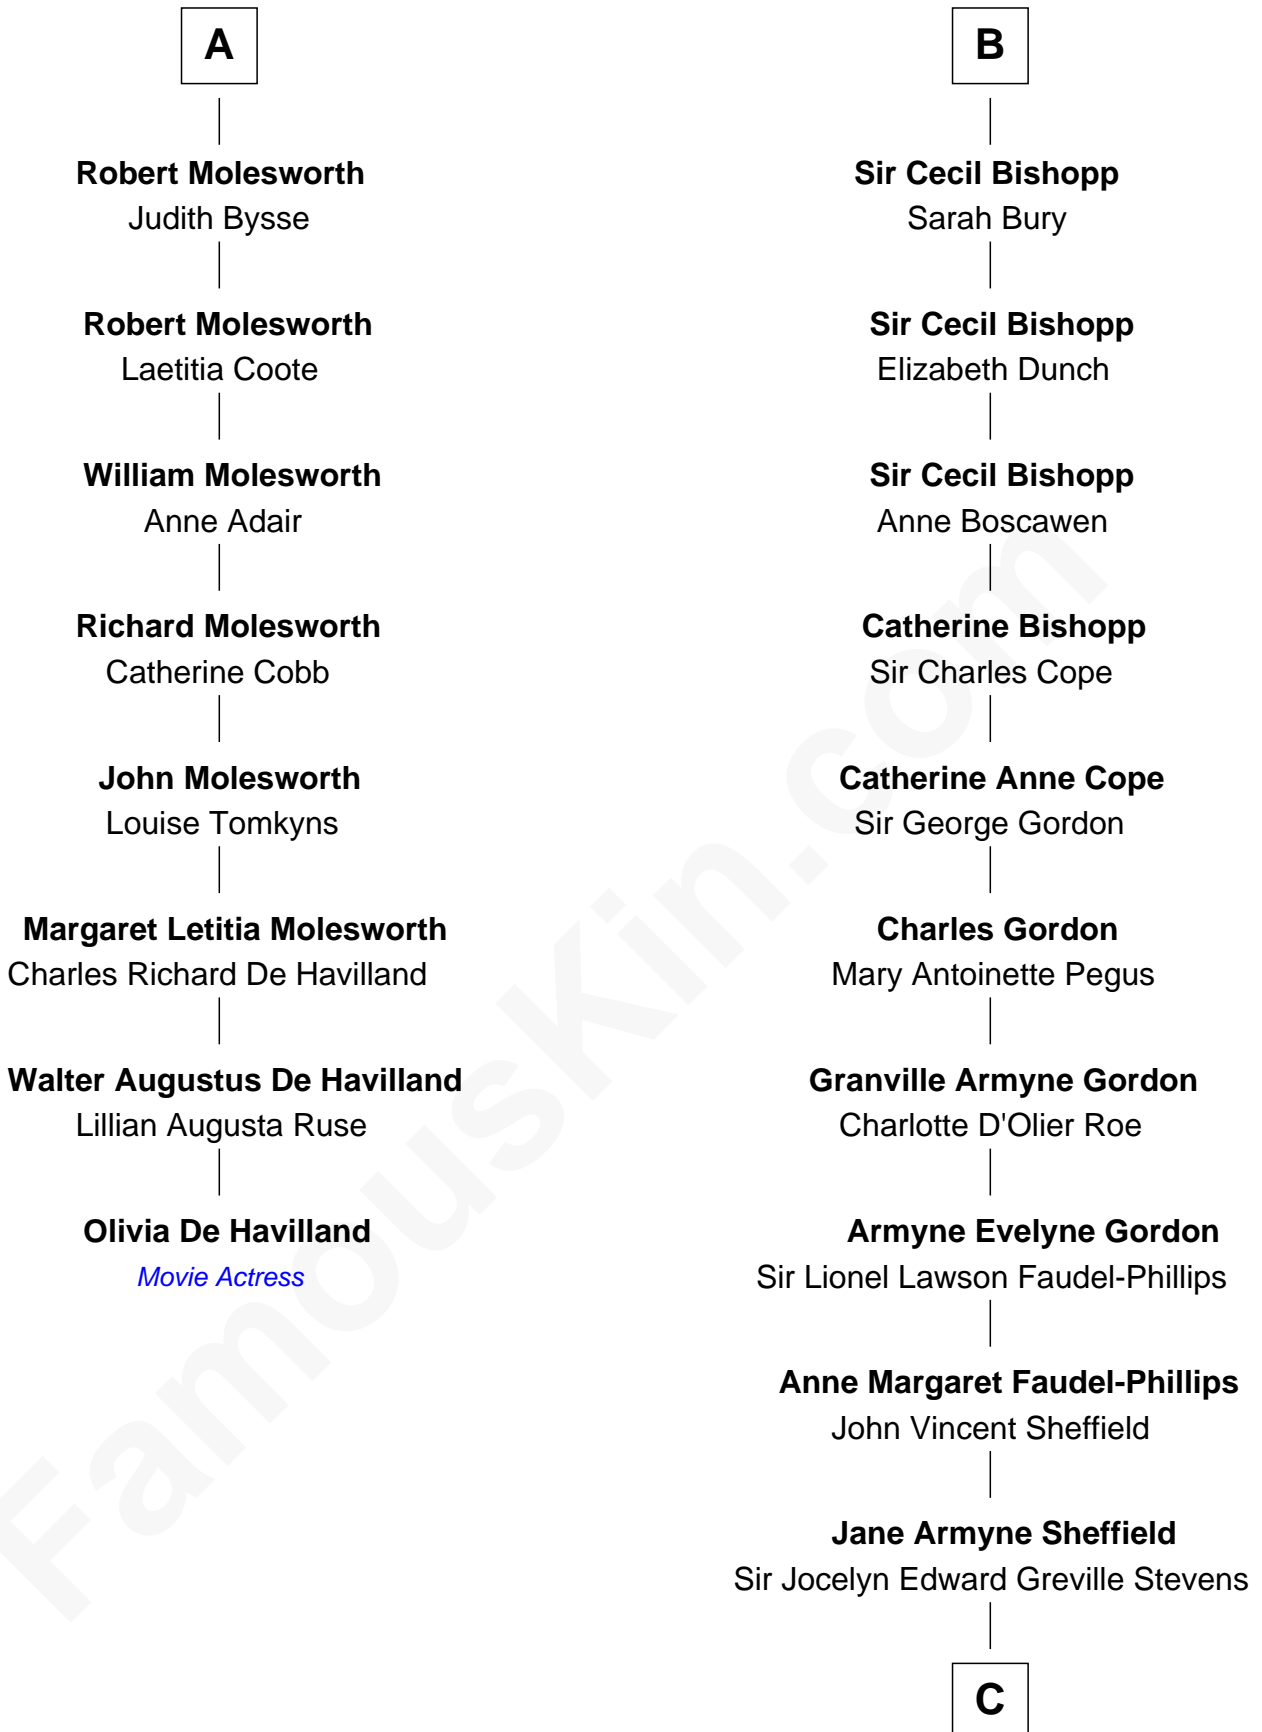

FamousKin.com
Relationship Chart of
Olivia De Havilland
Movie Actress

14th cousin 4 times removed of
Cara Delevingne
Fashion Model and Movie Actress

C

Pandora Anne Stevens
Charles Hamar Delevingne

Cara Delevingne
Model and Actress

FamousKin.com