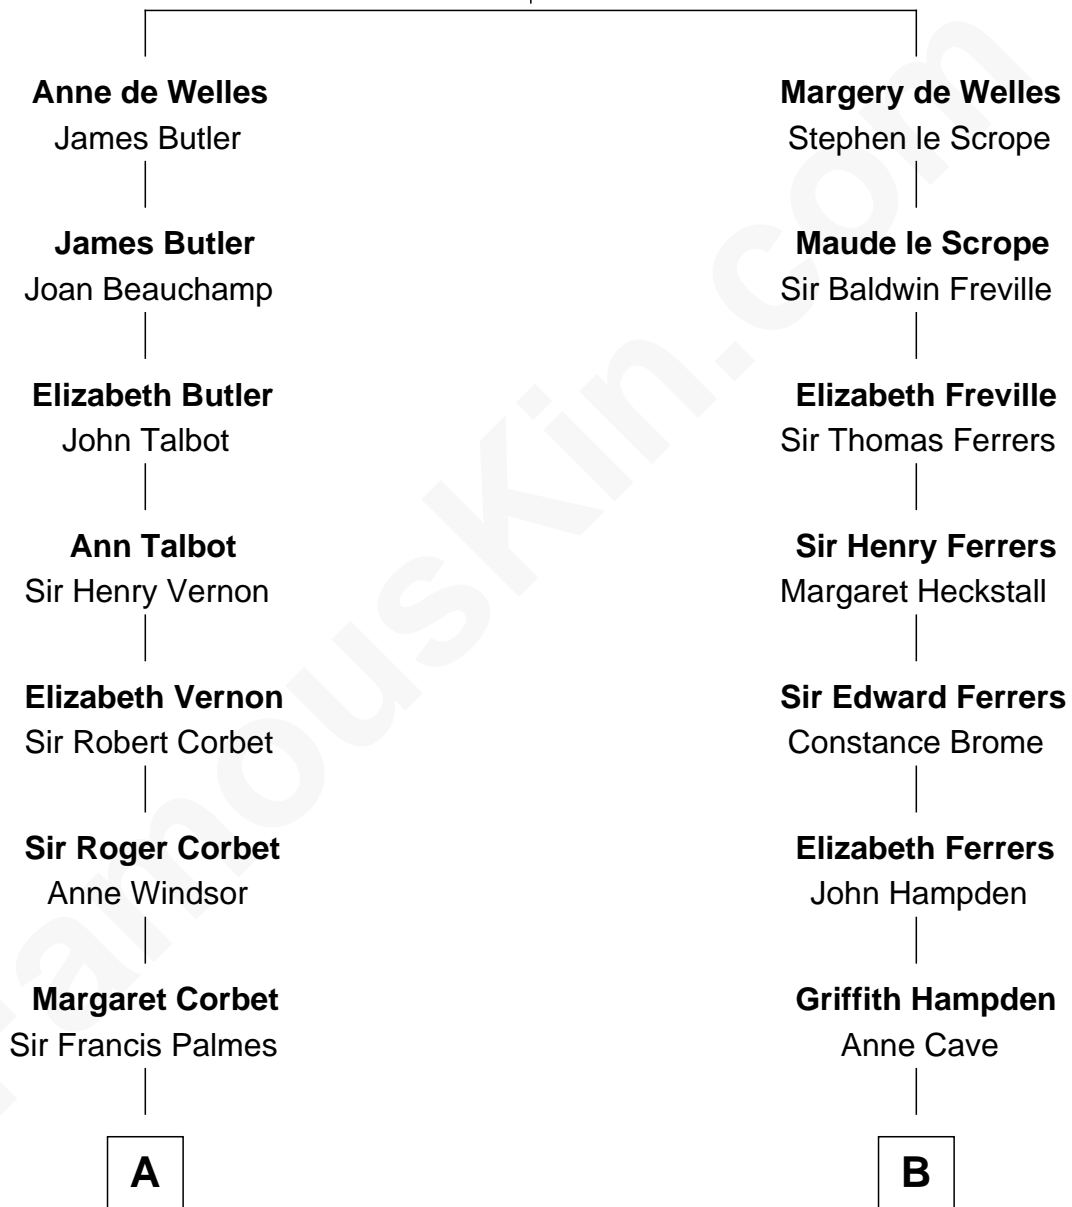

FamousKin.com
Relationship Chart of
Olivia De Havilland
Movie Actress

16th cousin 5 times removed of
Cara Delevingne
Fashion Model and Movie Actress

John de Welles
Maud de Roos

C

Armyne Evelyne Gordon

Sir Lionel Lawson Faudel-Phillips

Anne Margaret Faudel-Phillips

John Vincent Sheffield

Jane Armyne Sheffield

Sir Jocelyn Edward Greville Stevens

Pandora Anne Stevens

Charles Hamar Delevingne

Cara Delevingne

Model and Actress