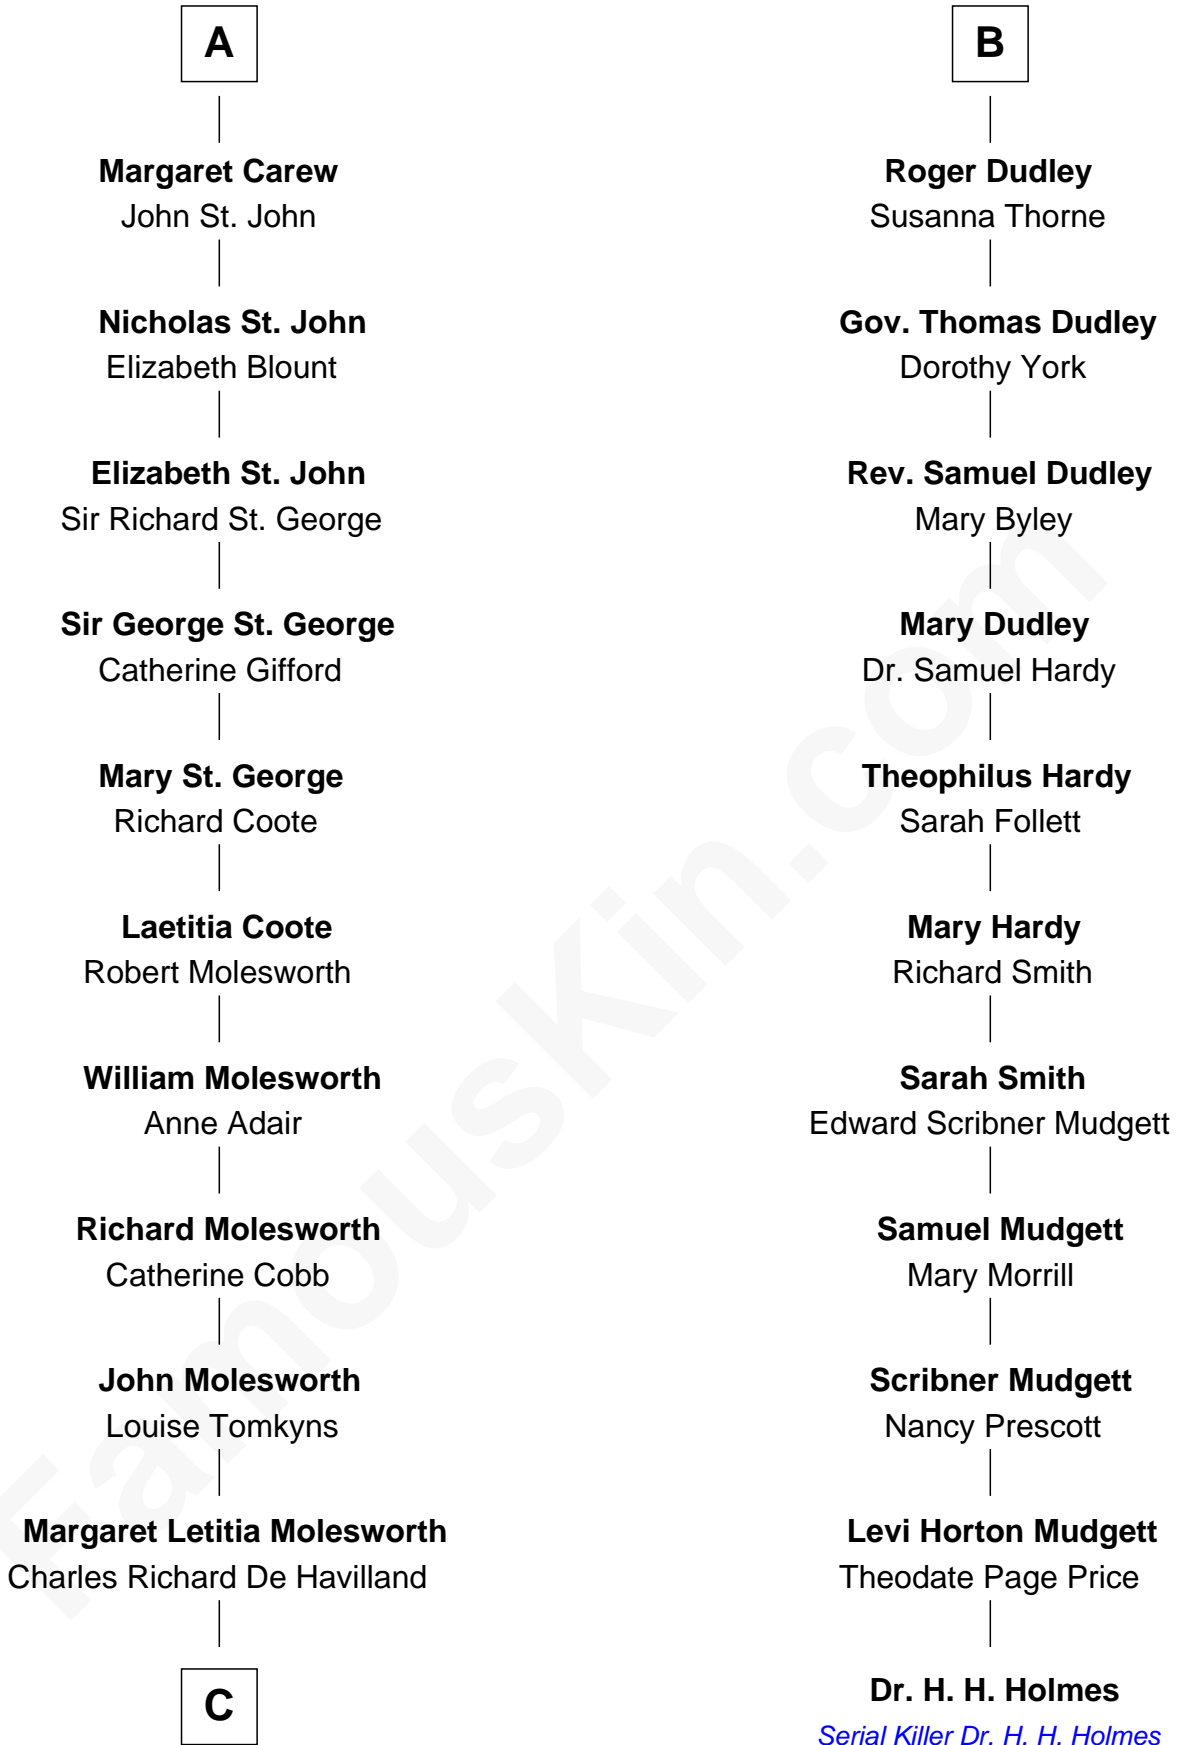

FamousKin.com

Relationship Chart of

Olivia De Havilland

Movie Actress

17th cousin 1 time removed of

Dr. H. H. Holmes
Serial Killer aka "Devil in the White City"

C

—
Walter Augustus De Havilland

Lillian Augusta Ruse

—
Olivia De Havilland

Movie Actress

FamousKin.com