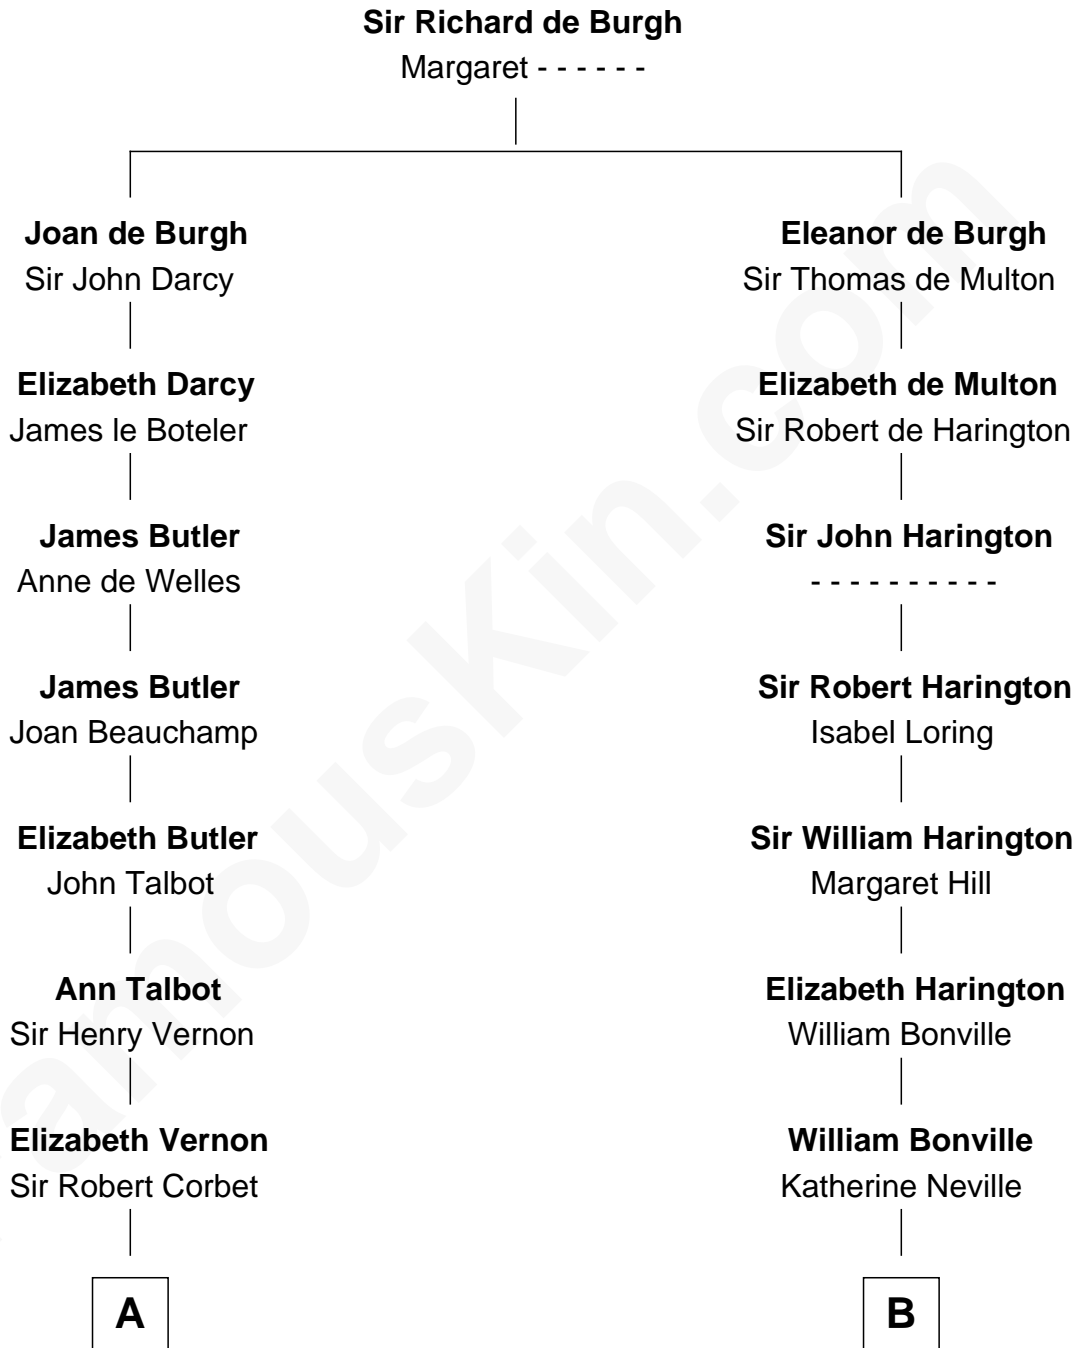

FamousKin.com
Relationship Chart of
Olivia De Havilland
Movie Actress

18th cousin 2 times removed of
Dr. H. H. Holmes
Serial Killer aka "Devil in the White City"

C

Walter Augustus De Havilland

Lillian Augusta Ruse

Olivia De Havilland

Movie Actress

D

Samuel Mudgett

Mary Morrill

Scribner Mudgett

Nancy Prescott

Levi Horton Mudgett

Theodate Page Price

Dr. H. H. Holmes

Serial Killer Dr. H. H. Holmes

FamousKin.com