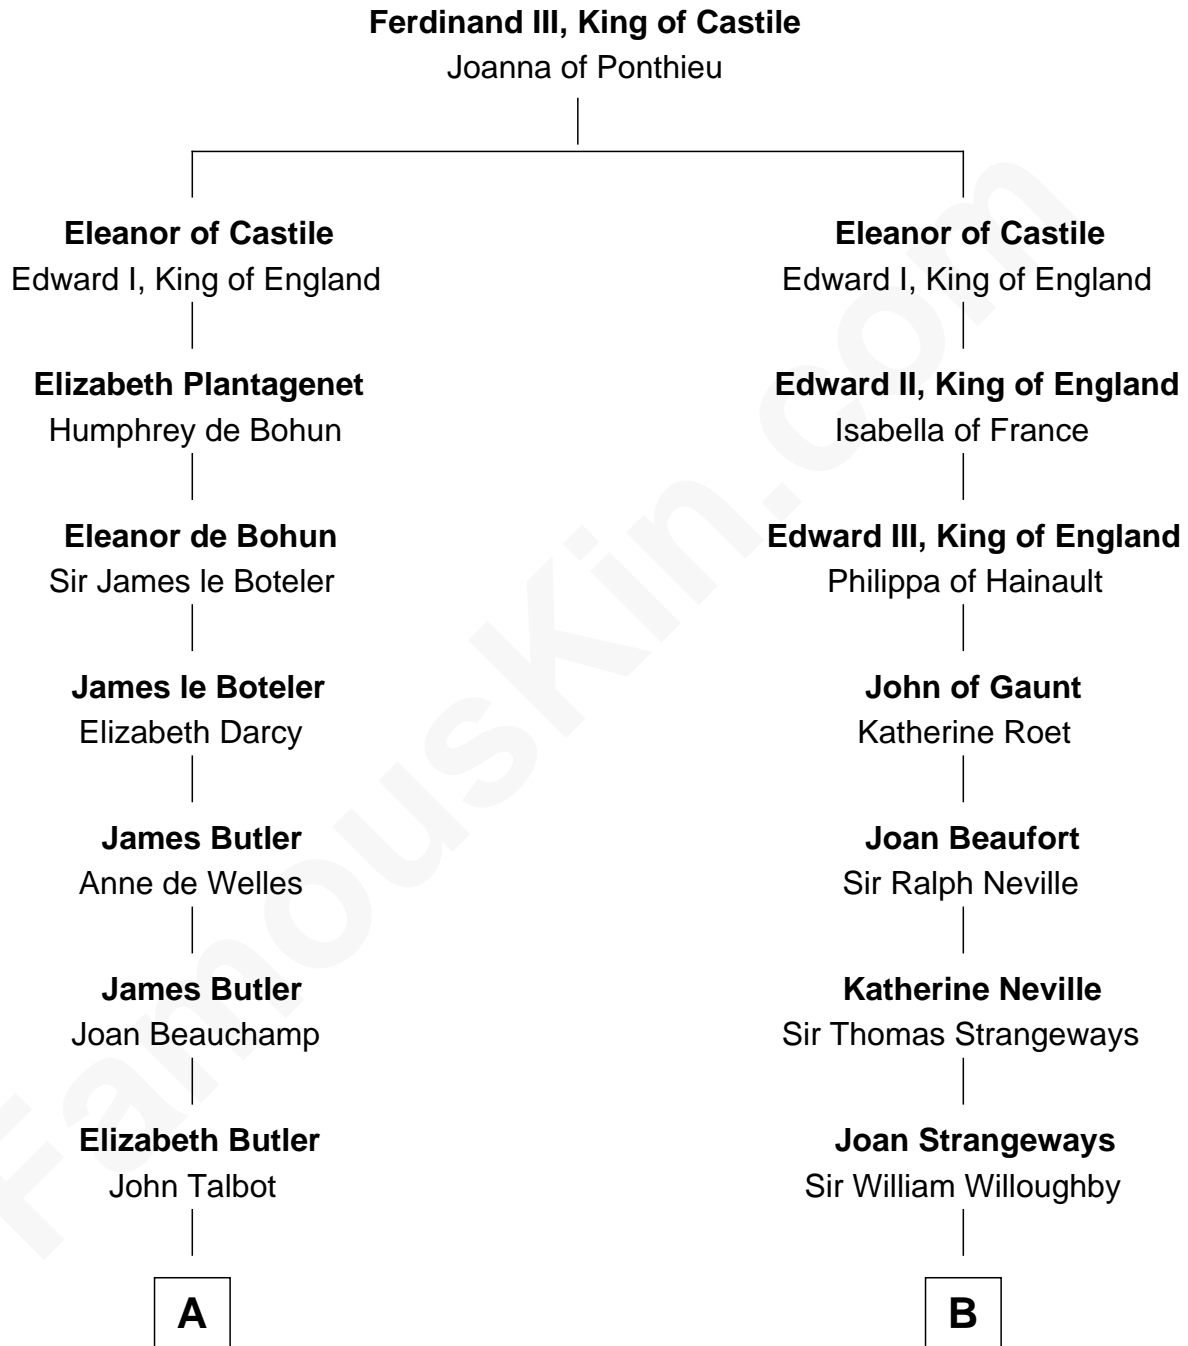

## Relationship Chart of

### Olivia De Havilland

Movie Actress

20th cousin of

### Dr. H. H. Holmes

Serial Killer aka "Devil in the White City"

**C**

**John Molesworth**

Louise Tomkyns

**Margaret Letitia Molesworth**

Charles Richard De Havilland

**Walter Augustus De Havilland**