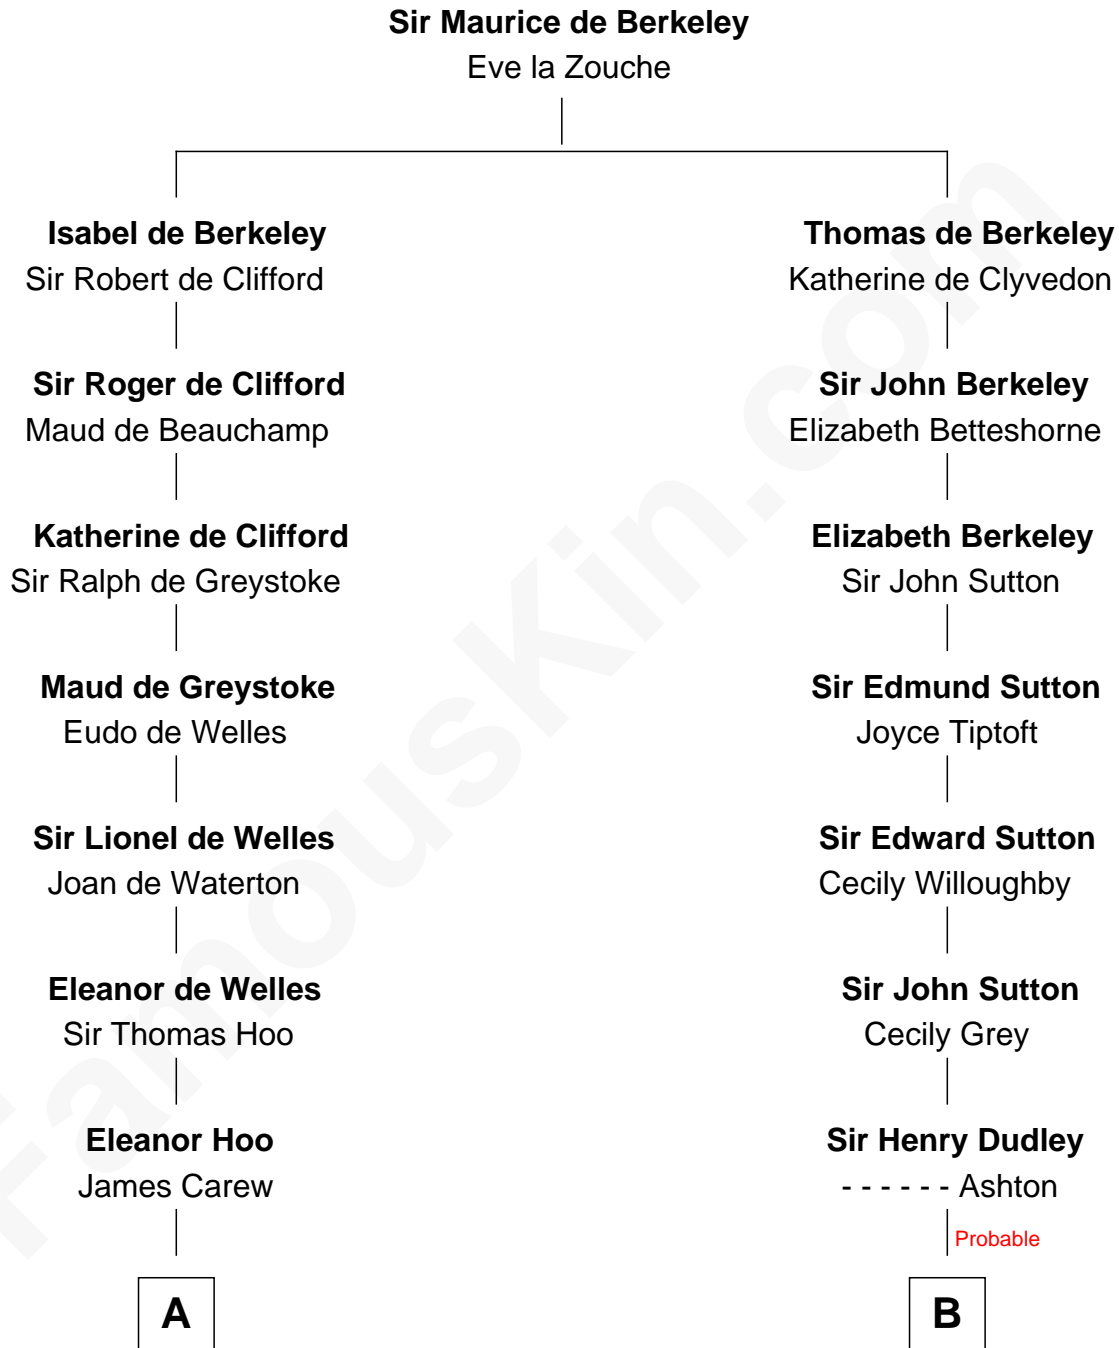

**FamousKin.com**  
**Relationship Chart of**  
**Olivia De Havilland**  
*Movie Actress*

**17th cousin 2 times removed of**  
**Dr. H. H. Holmes**  
*Serial Killer aka "Devil in the White City"*

**C**

**Margaret Letitia Molesworth**

Charles Richard De Havilland

**Walter Augustus De Havilland**

Lillian Augusta Ruse

**Olivia De Havilland**

*Movie Actress*

FamousKin.com