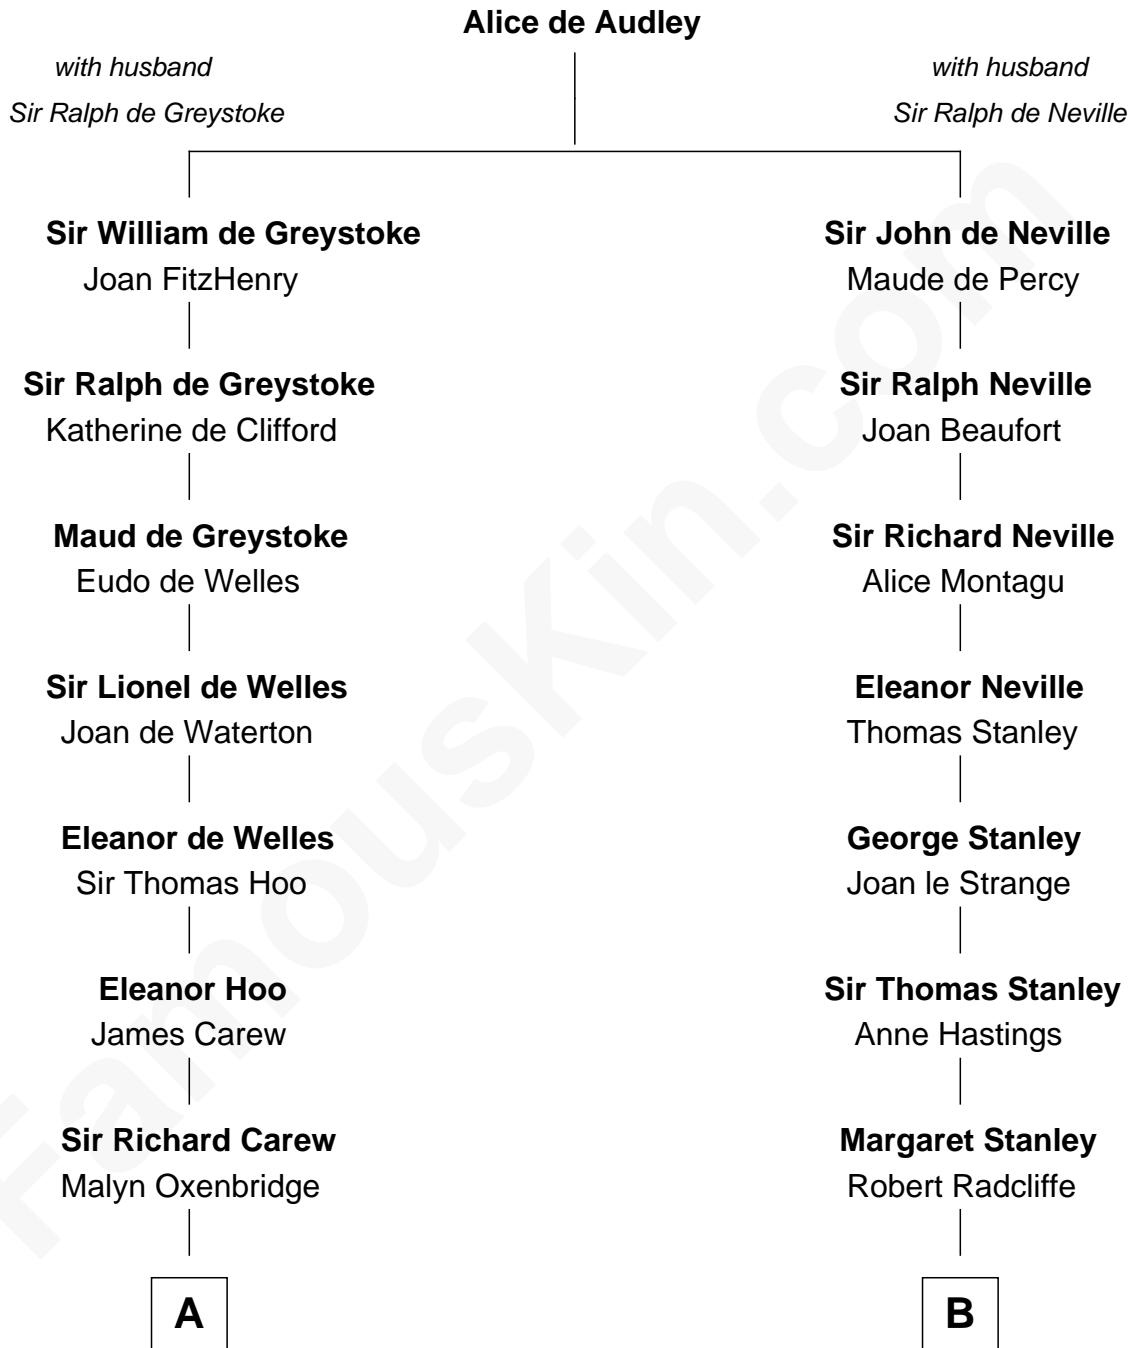

FamousKin.com
Relationship Chart of
Olivia De Havilland
Movie Actress

18th cousin 1 time removed of
Franklin D. Roosevelt
32nd U.S. President

C

Walter Augustus De Havilland

Lillian Augusta Ruse

Olivia De Havilland

Movie Actress

D

Mary Rebecca Aspinwall

Isaac Daniel Roosevelt

James Roosevelt

Sara Delano

Franklin D. Roosevelt

32nd U.S. President