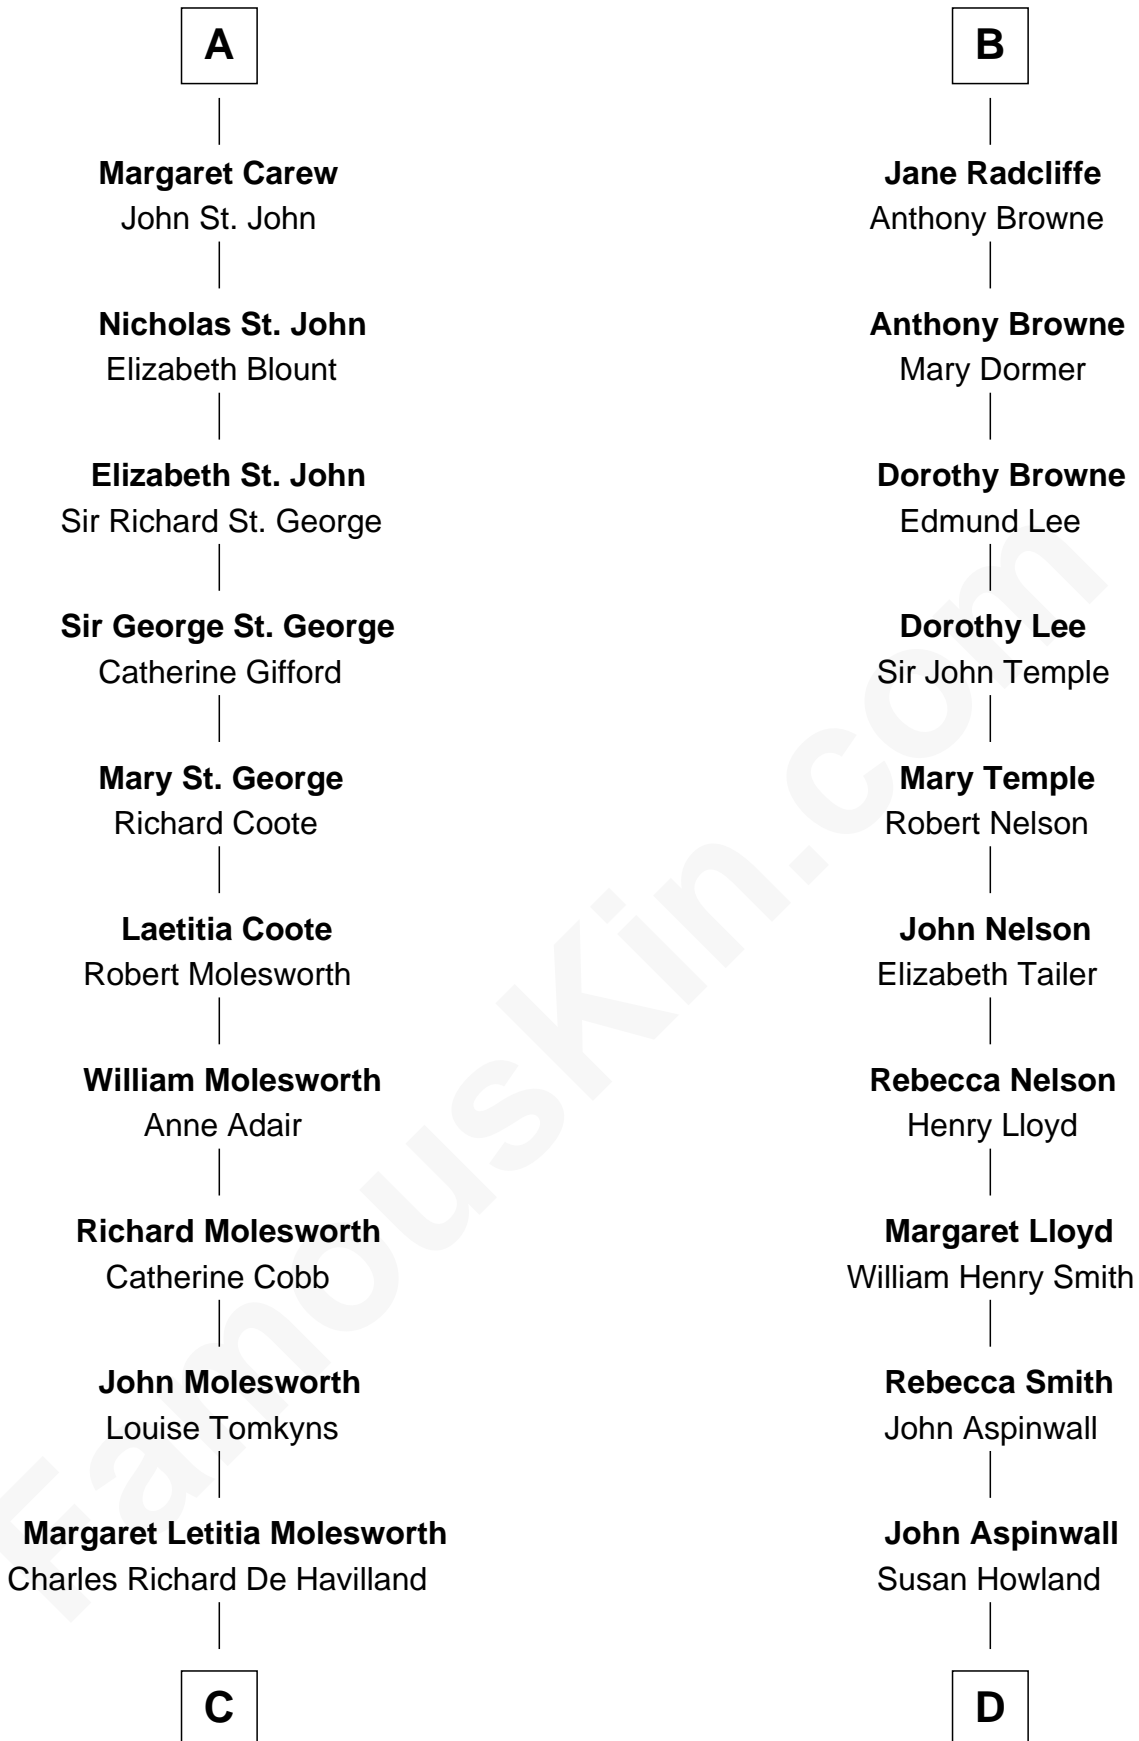

FamousKin.com
Relationship Chart of
Olivia De Havilland
Movie Actress

18th cousin 1 time removed of
Franklin D. Roosevelt
32nd U.S. President

C

Walter Augustus De Havilland

Lillian Augusta Ruse

Olivia De Havilland

Movie Actress

D

Mary Rebecca Aspinwall

Isaac Daniel Roosevelt

James Roosevelt

Sara Delano

Franklin D. Roosevelt

32nd U.S. President