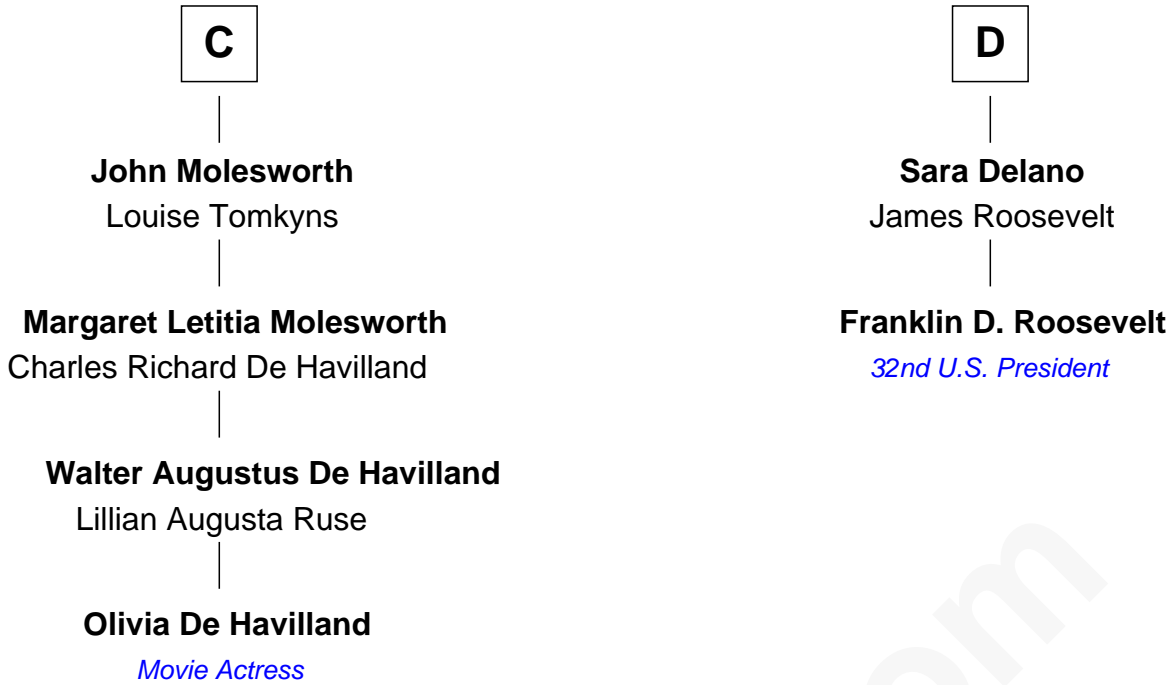

FamousKin.com
Relationship Chart of
Olivia De Havilland
Movie Actress

18th cousin 2 times removed of
Franklin D. Roosevelt
32nd U.S. President

Sir Gilbert Talbot
Pernel le Boteler

Elizabeth Talbot
Sir Henry de Grey

Richard Grey
Blanche de la Vache

Alice Grey
Sir William Burley

Elizabeth Burley
Sir John Hopton

Sir Walter Hopton
Joan Mortimer

Sir Thomas Hopton
Eleanor Lucy

Elizabeth Hopton
Sir Roger Corbet

A

Sir Richard Talbot
Ankaret le Strange

Mary Talbot
Sir Thomas Greene

Sir Thomas Greene
Phillippa Ferrers

Elizabeth Greene
William Raleigh

Sir Edward Raleigh
Margaret Verney

Sir Edward Raleigh
Anne Chamberlayne

Bridget Raleigh
Sir John Cope

B

FamousKin.com