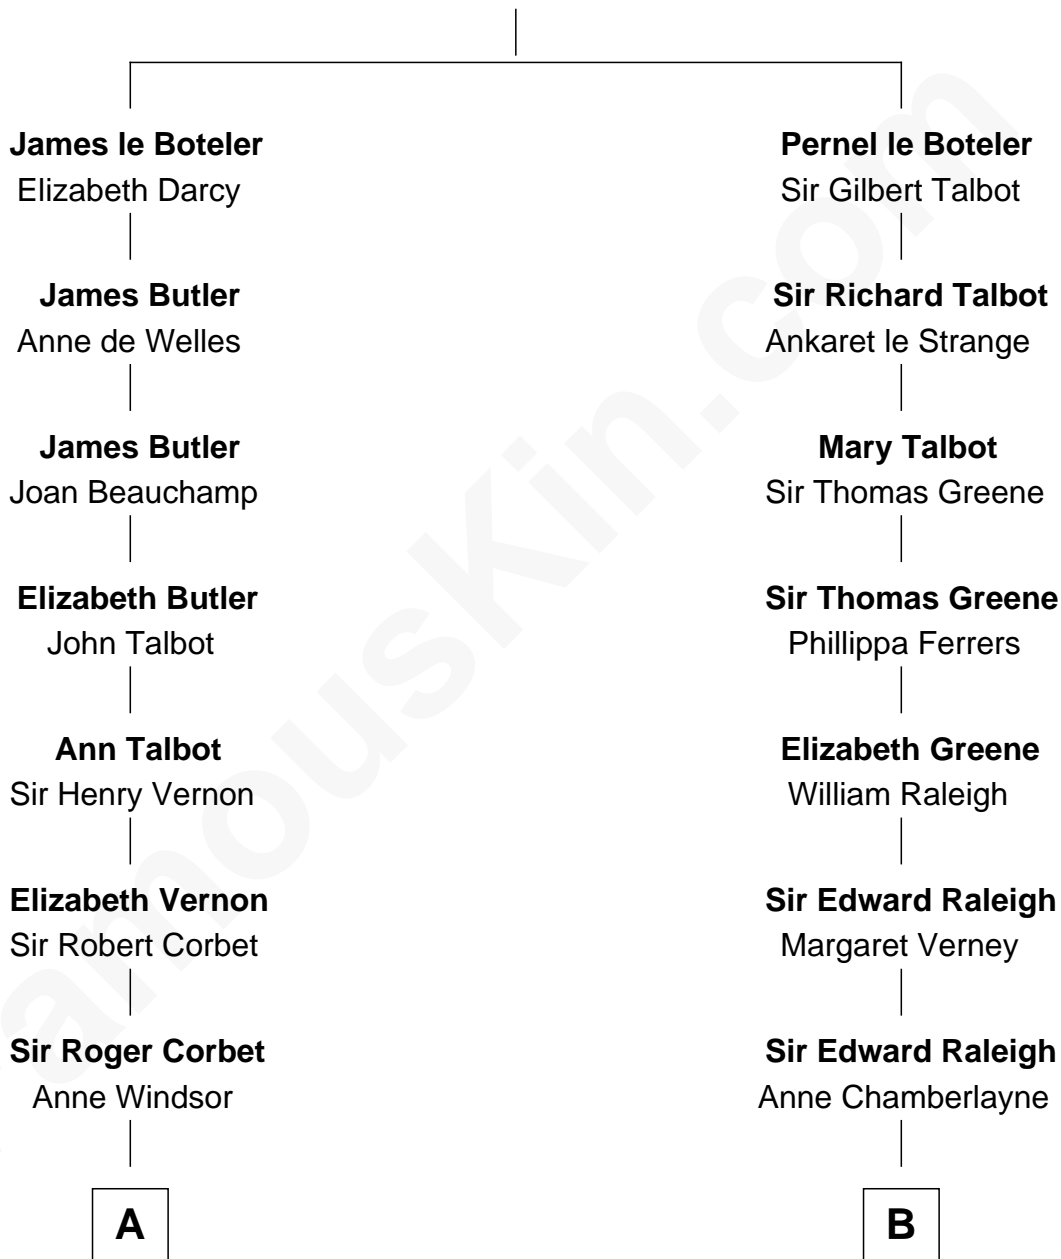

FamousKin.com
Relationship Chart of
Olivia De Havilland
Movie Actress

17th cousin 2 times removed of
Franklin D. Roosevelt
32nd U.S. President

Sir James le Boteler
 Eleanor de Bohun

C

—
Catharine Robbins Lyman

Warren Delano

—
Sara Delano

James Roosevelt

—
Franklin D. Roosevelt

32nd U.S. President

FamousKin.com