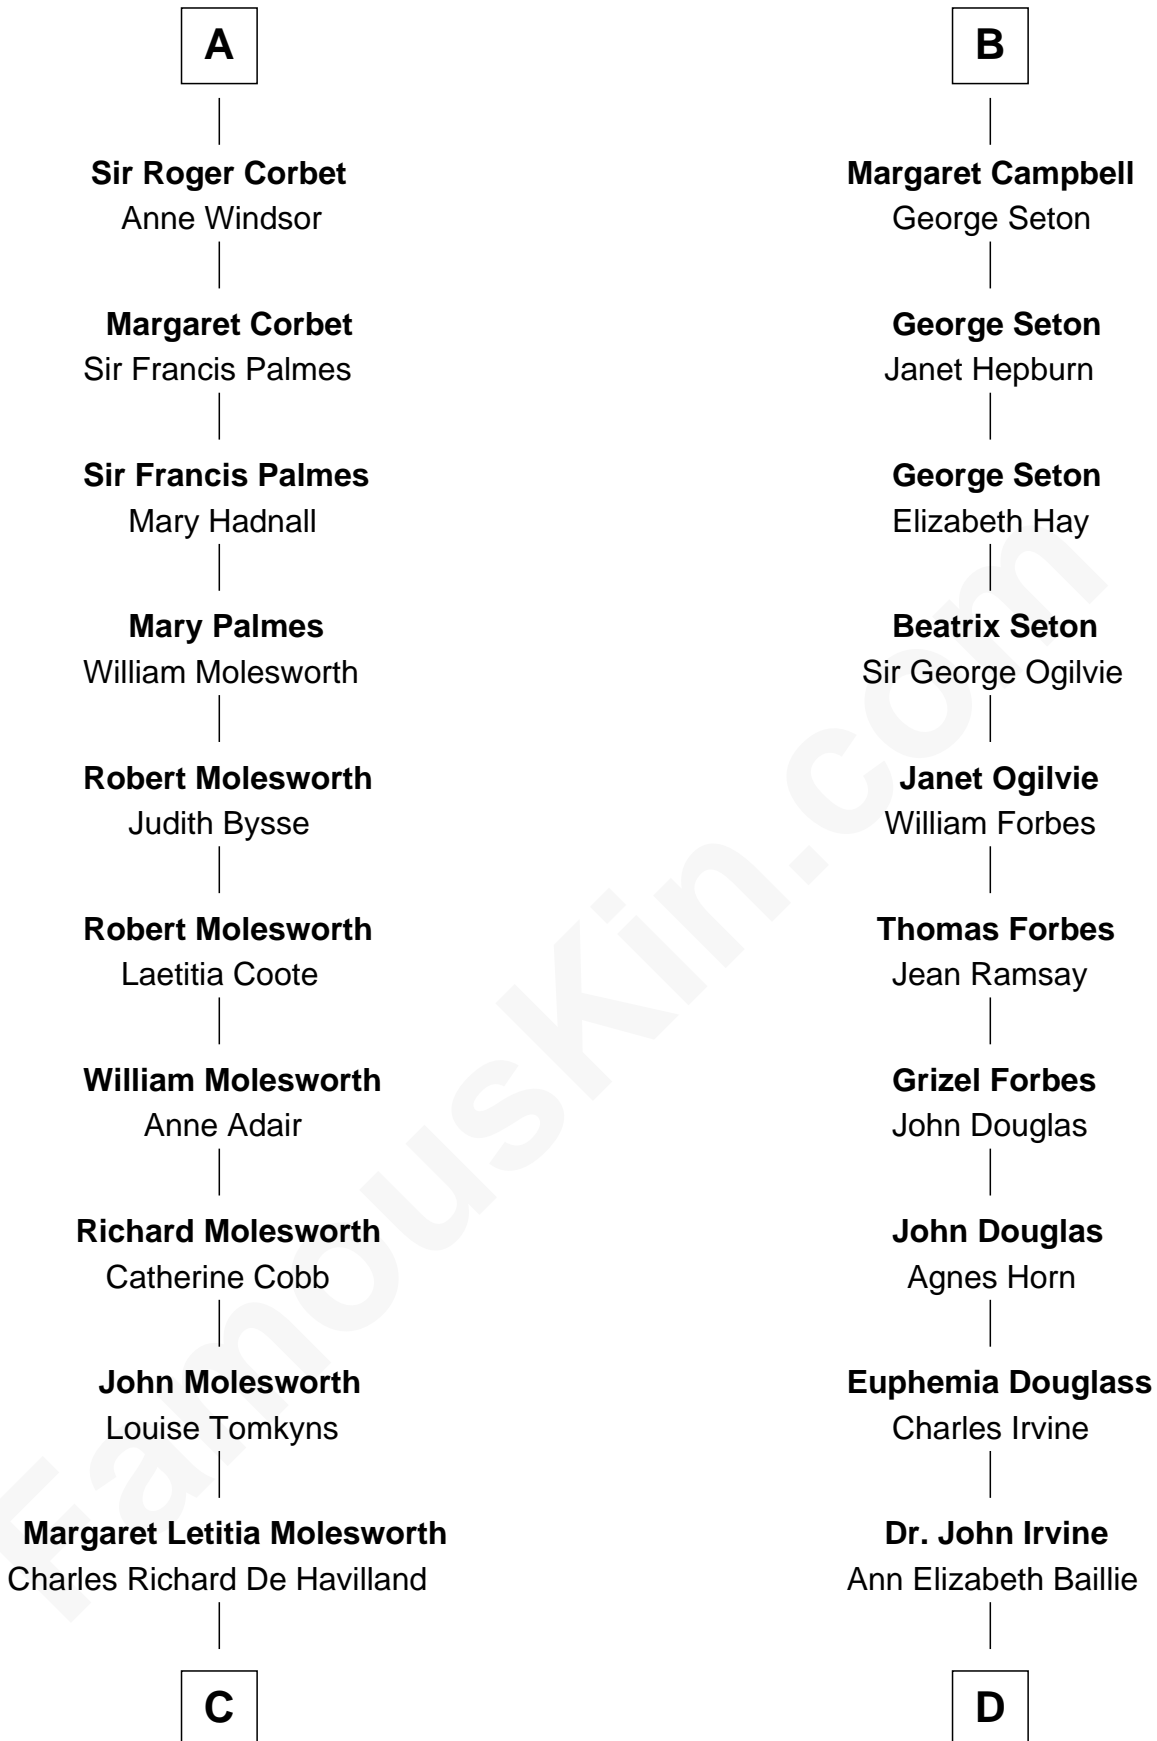

FamousKin.com
Relationship Chart of
Olivia De Havilland
Movie Actress

18th cousin 3 times removed of

Eleanor Roosevelt
First Lady of President Franklin D. Roosevelt

Sir Richard de Burgh
 Margaret - - - - -

C

Walter Augustus De Havilland

Lillian Augusta Ruse

Olivia De Havilland

Movie Actress

D

Anne Irvine

James Bulloch

James Stephens Bulloch

Martha Stewart

Martha Bulloch

Theodore Roosevelt

Elliott Roosevelt

Anna Rebecca Hall

Eleanor Roosevelt

First Lady of Franklin Roosevelt