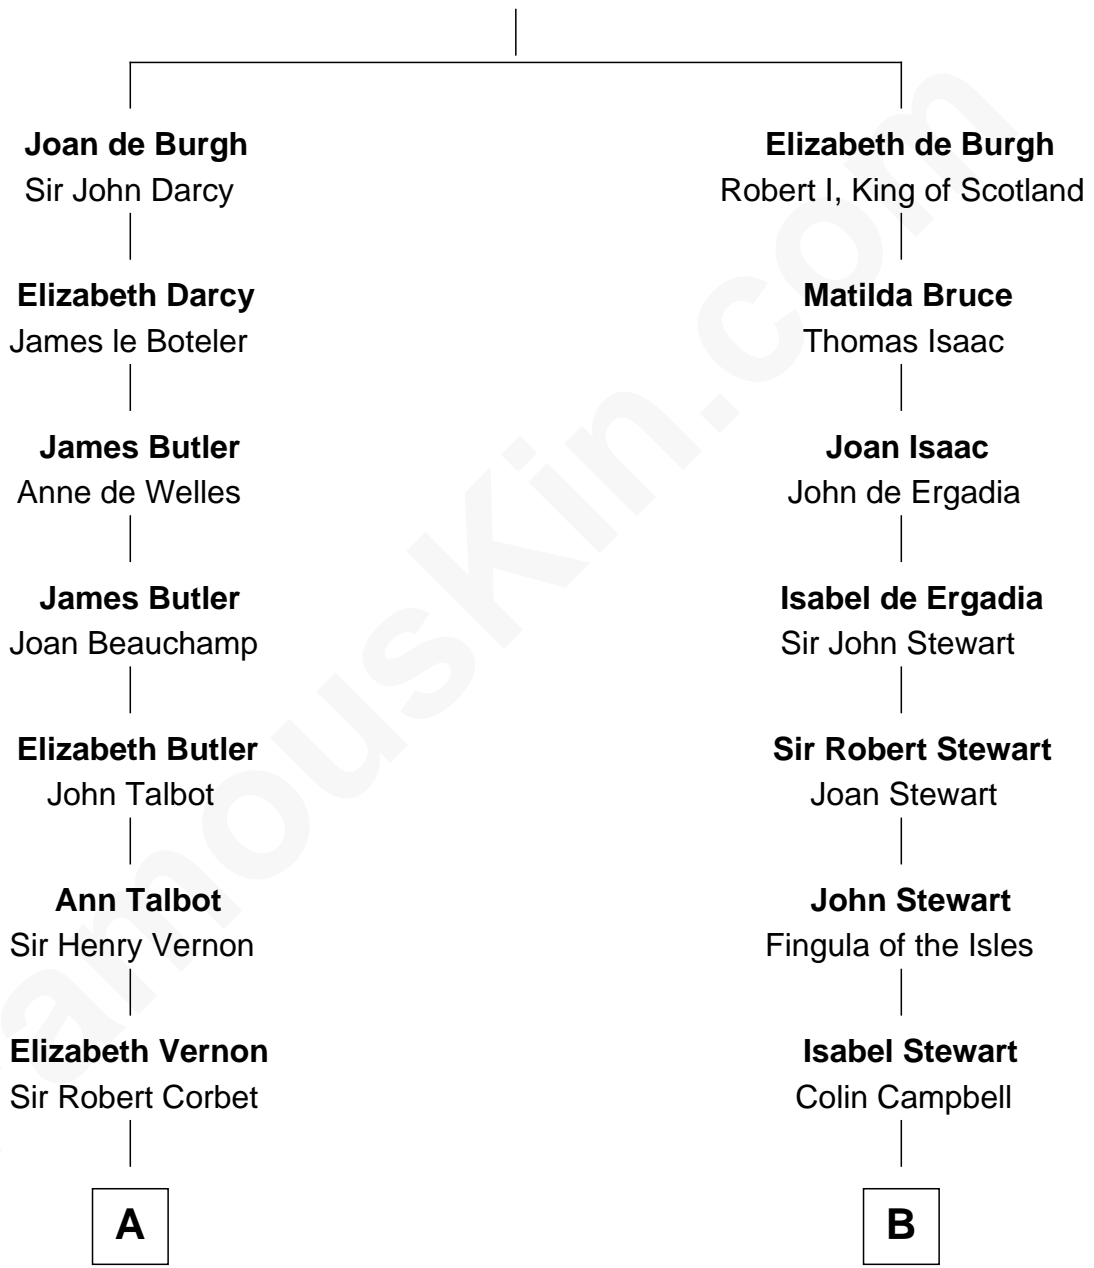

FamousKin.com
Relationship Chart of
Olivia De Havilland
Movie Actress

18th cousin 3 times removed of

Eleanor Roosevelt
First Lady of President Franklin D. Roosevelt

Sir Richard de Burgh
 Margaret - - - - -

C

Walter Augustus De Havilland

Lillian Augusta Ruse

Olivia De Havilland

Movie Actress

D

Anne Irvine

James Bulloch

James Stephens Bulloch

Martha Stewart

Martha Bulloch

Theodore Roosevelt

Elliott Roosevelt

Anna Rebecca Hall

Eleanor Roosevelt

First Lady of Franklin Roosevelt