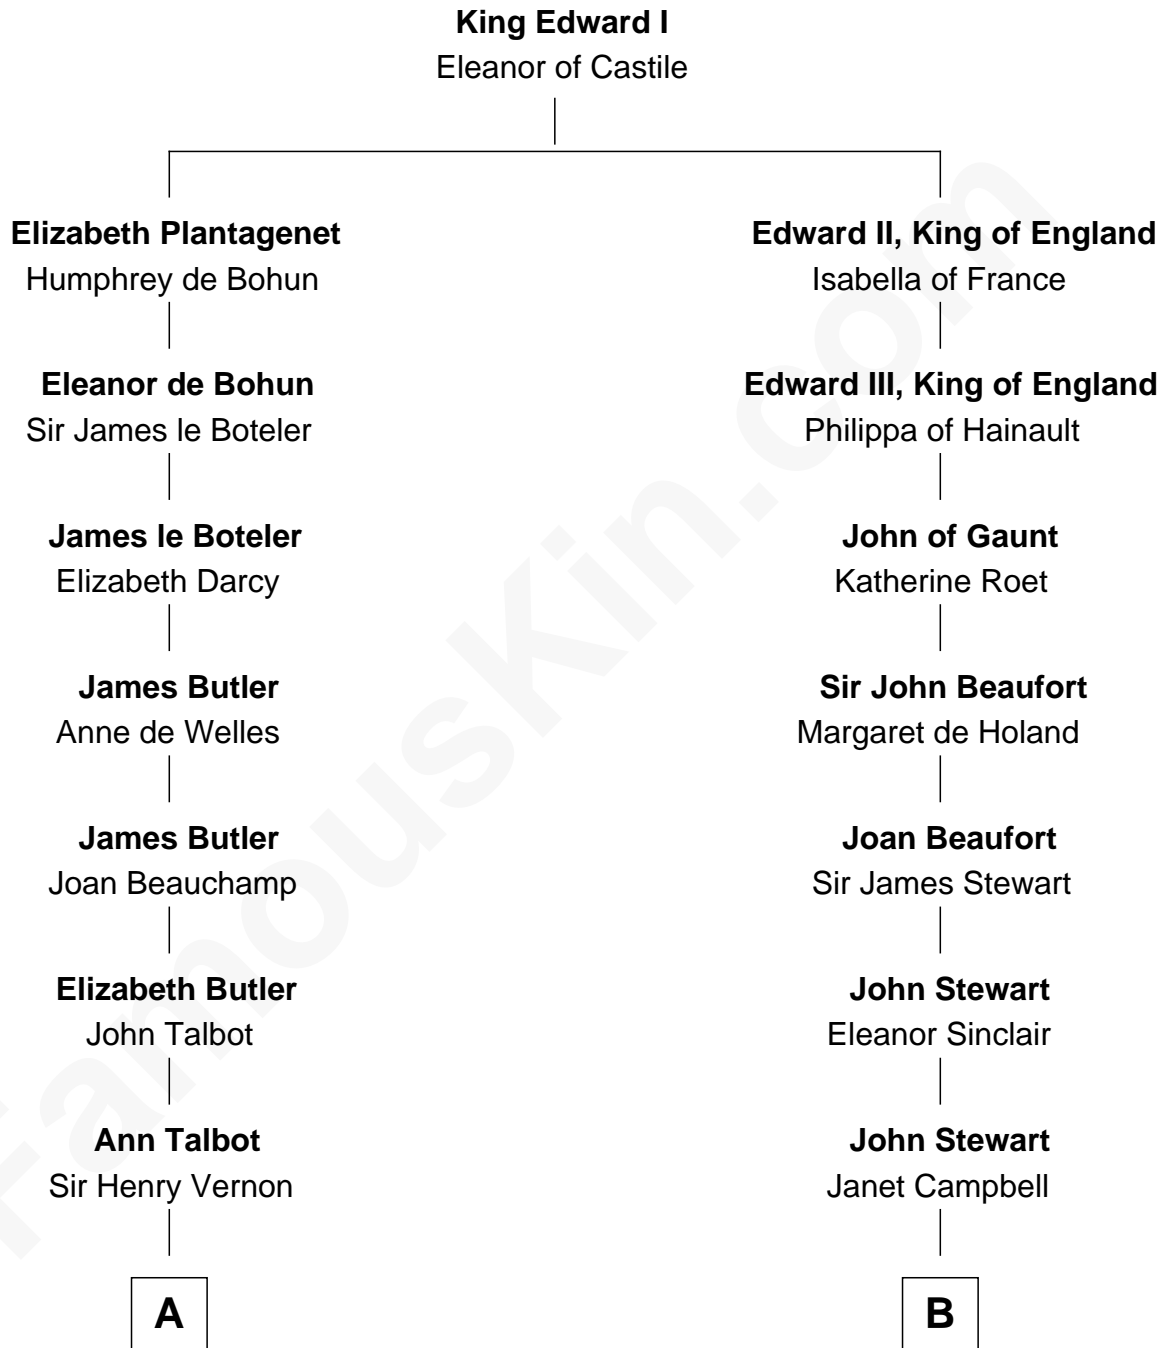

FamousKin.com
Relationship Chart of
Olivia De Havilland
Movie Actress

18th cousin 1 time removed of
Theodore Roosevelt
26th U.S. President

FamousKin.com