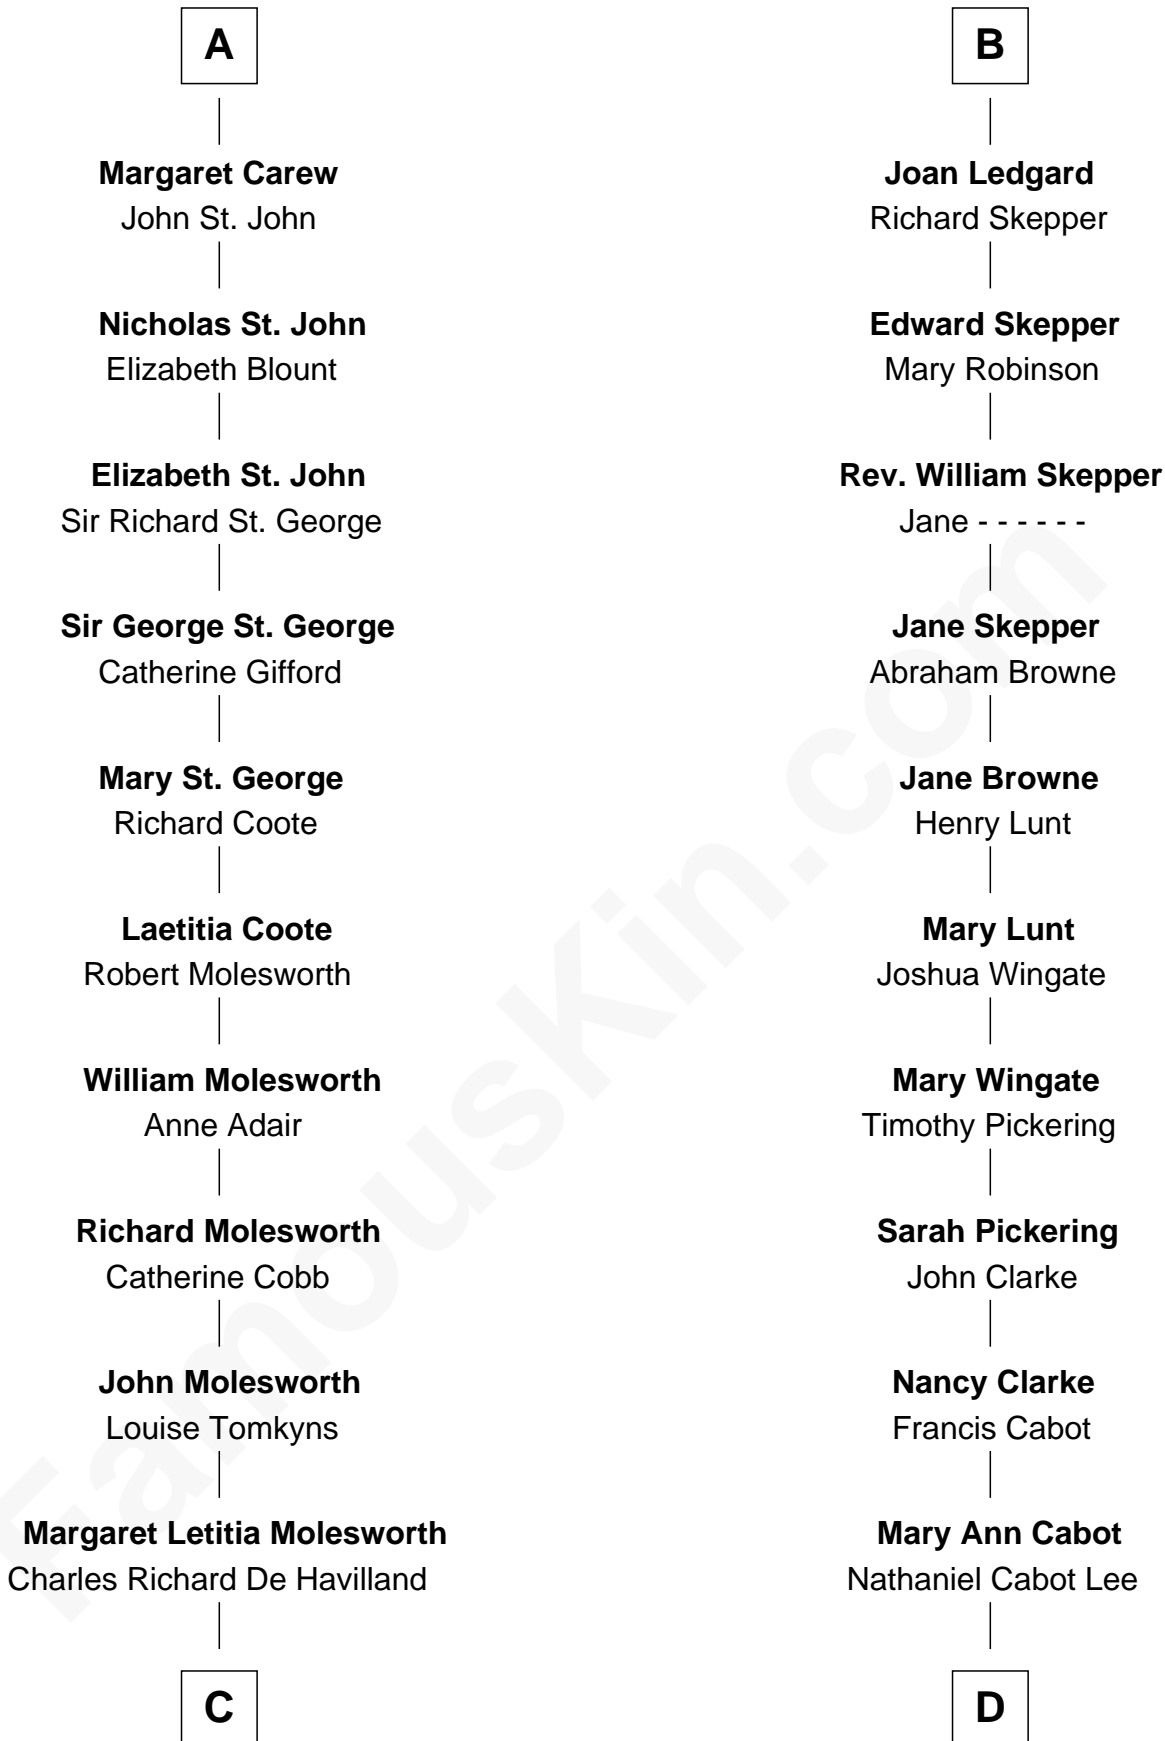

FamousKin.com
Relationship Chart of
Olivia De Havilland
Movie Actress

18th cousin 1 time removed of

Alice (Lee) Roosevelt
First Wife of President Theodore Roosevelt

C

Walter Augustus De Havilland

Lillian Augusta Ruse

Olivia De Havilland

Movie Actress

D

John Clarke Lee

Harriet Paine Rose

George Cabot Lee

Caroline Watts Haskell

Alice (Lee) Roosevelt

Wife of President Theodore Roosevelt

FamousKin.com