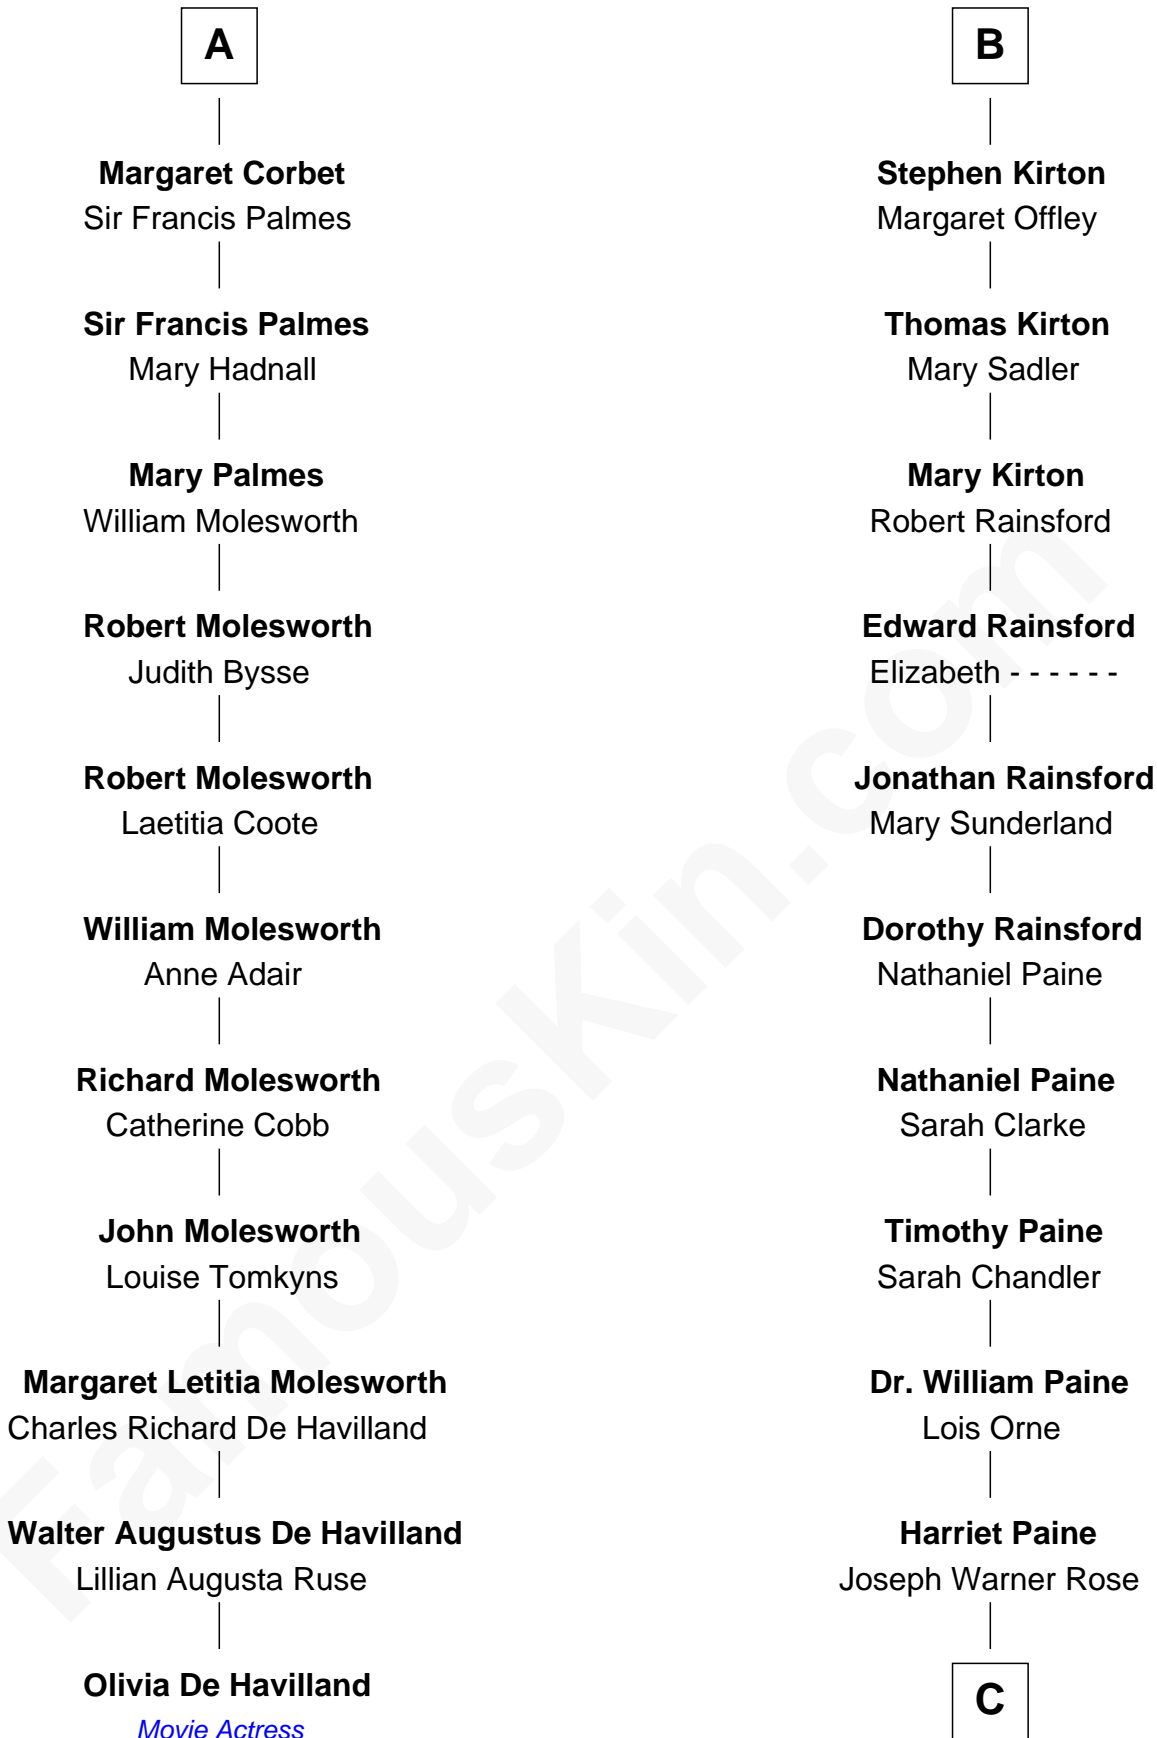

FamousKin.com
Relationship Chart of
Olivia De Havilland
Movie Actress

17th cousin 2 times removed of

Alice (Lee) Roosevelt
First Wife of President Theodore Roosevelt

C

Harriet Paine Rose

John Clarke Lee

George Cabot Lee

Caroline Watts Haskell

Alice (Lee) Roosevelt

Wife of President Theodore Roosevelt

FamousKin.com