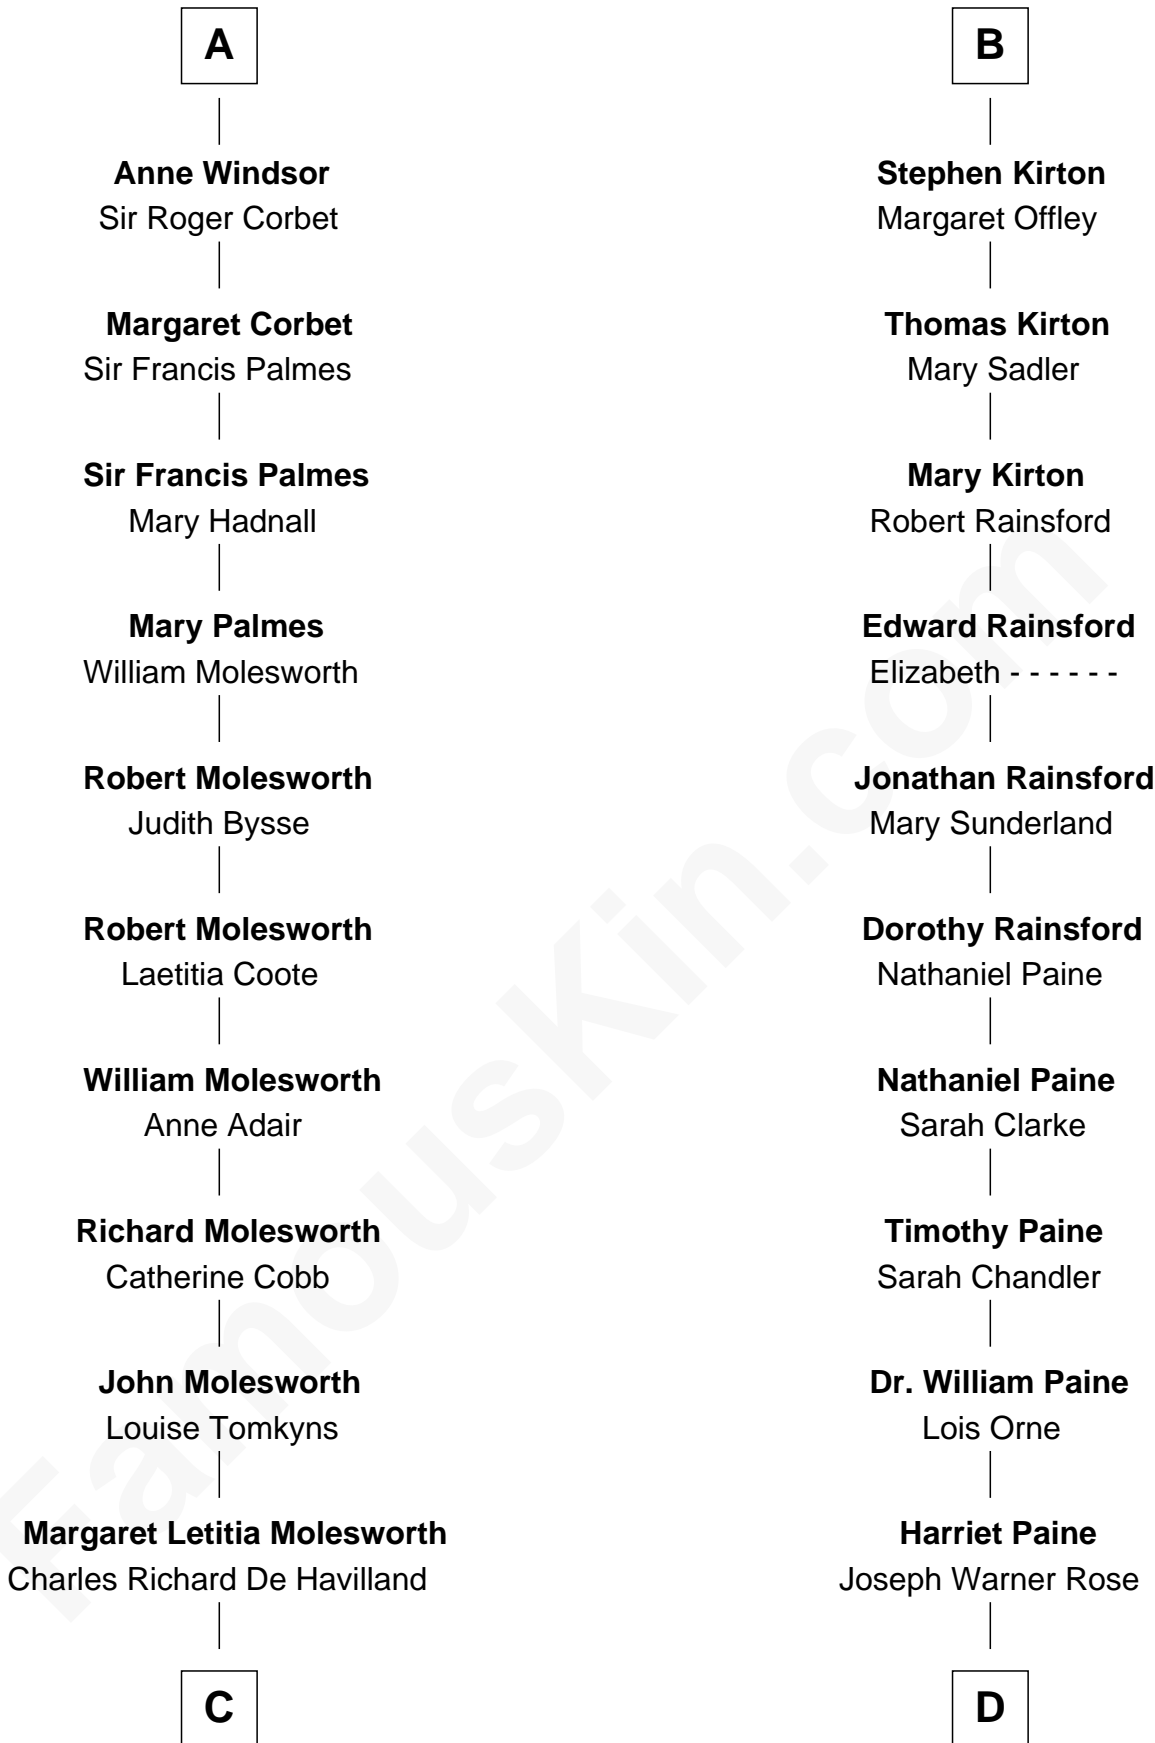

FamousKin.com
Relationship Chart of
Olivia De Havilland
Movie Actress

18th cousin 1 time removed of

Alice (Lee) Roosevelt
First Wife of President Theodore Roosevelt

C

Walter Augustus De Havilland

Lillian Augusta Ruse

Olivia De Havilland

Movie Actress

D

Harriet Paine Rose

John Clarke Lee

George Cabot Lee

Caroline Watts Haskell

Alice (Lee) Roosevelt

Wife of President Theodore Roosevelt

FamousKin.com