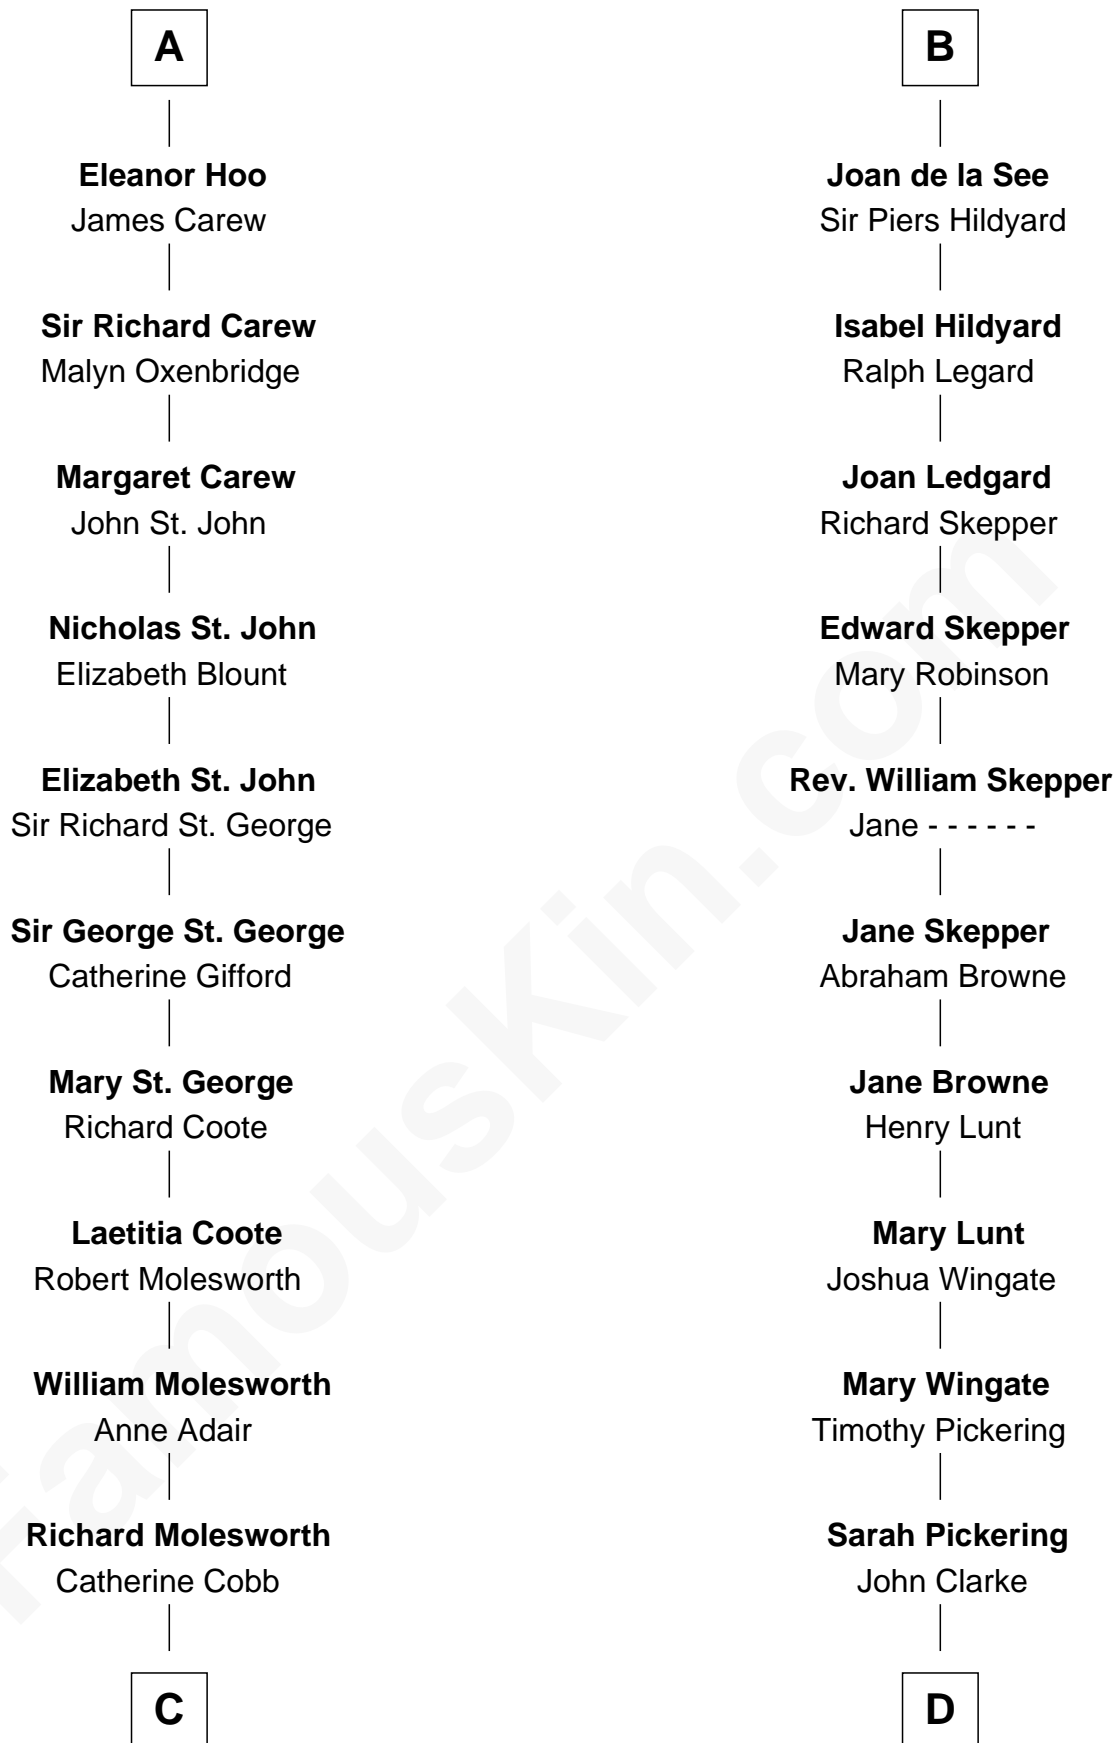

FamousKin.com
Relationship Chart of
Olivia De Havilland
Movie Actress

20th cousin 1 time removed of

Alice (Lee) Roosevelt
First Wife of President Theodore Roosevelt

C

John Molesworth

Louise Tomkyns

Margaret Letitia Molesworth

Charles Richard De Havilland

Walter Augustus De Havilland

Lillian Augusta Ruse

Olivia De Havilland

Movie Actress

D

Nancy Clarke

Francis Cabot