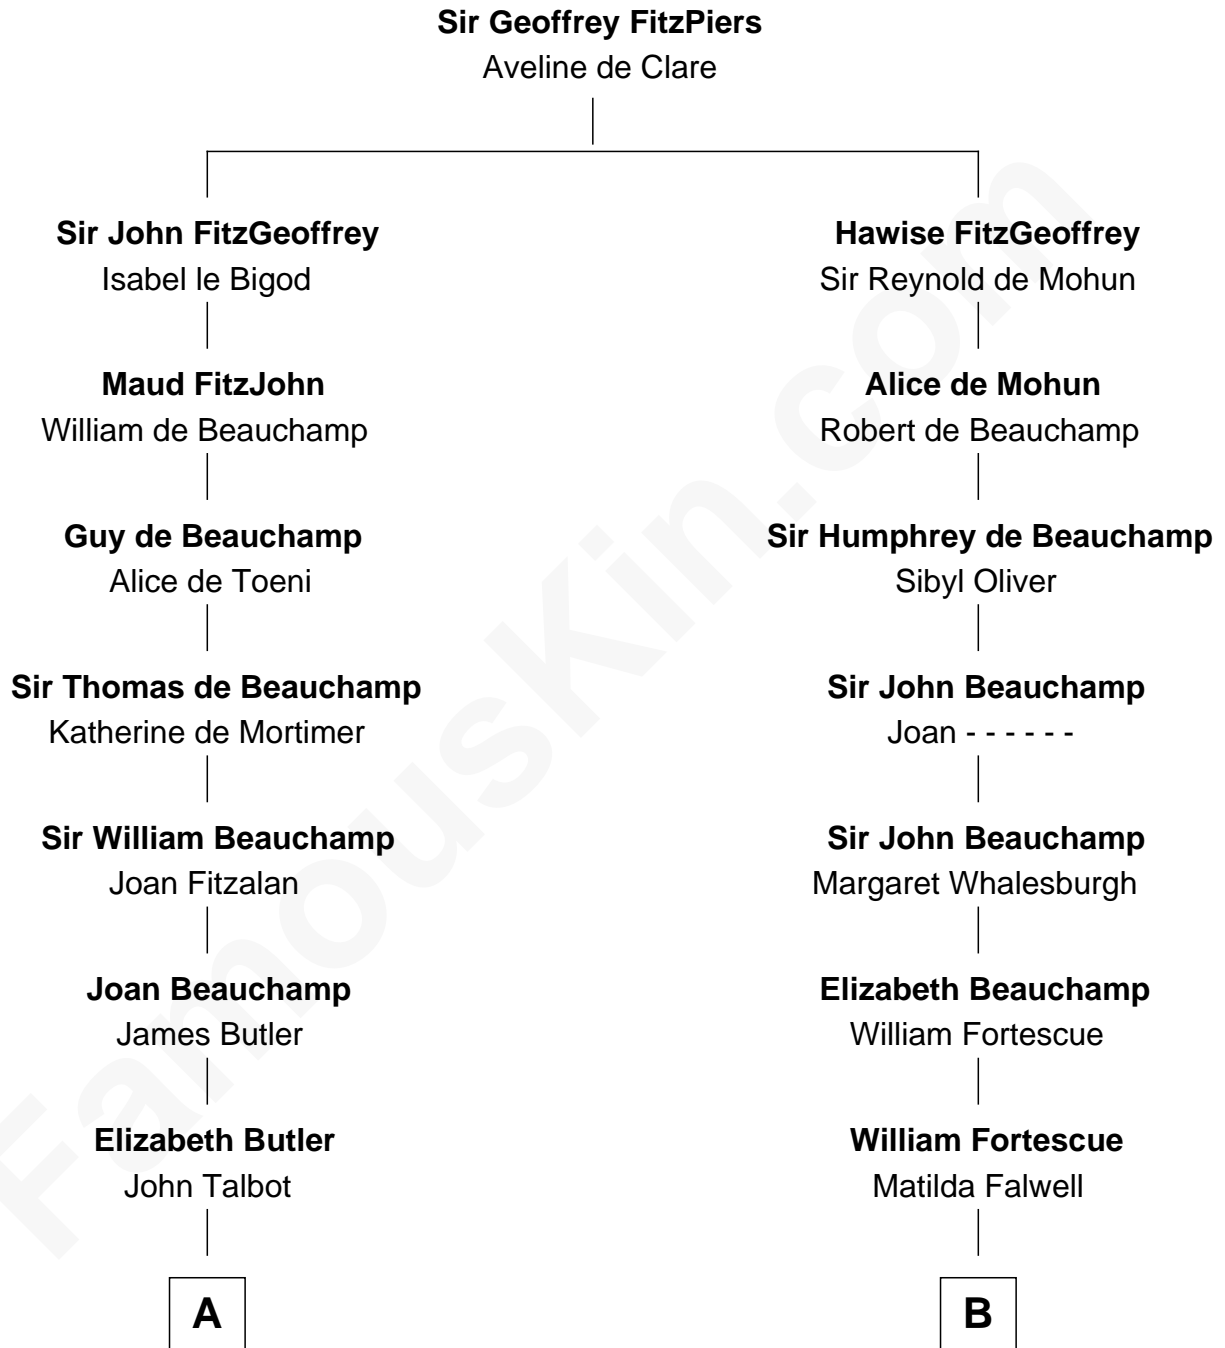

FamousKin.com
Relationship Chart of
Olivia De Havilland
Movie Actress

20th cousin 1 time removed of
Edith (Carow) Roosevelt
First Lady of President Theodore Roosevelt

A

Ann Talbot
Sir Henry Vernon

Elizabeth Vernon
Sir Robert Corbet

Sir Roger Corbet
Anne Windsor

Margaret Corbet
Sir Francis Palmes

Sir Francis Palmes
Mary Hadnall

Mary Palmes
William Molesworth

Robert Molesworth
Judith Bysse

Robert Molesworth
Laetitia Coote

William Molesworth
Anne Adair