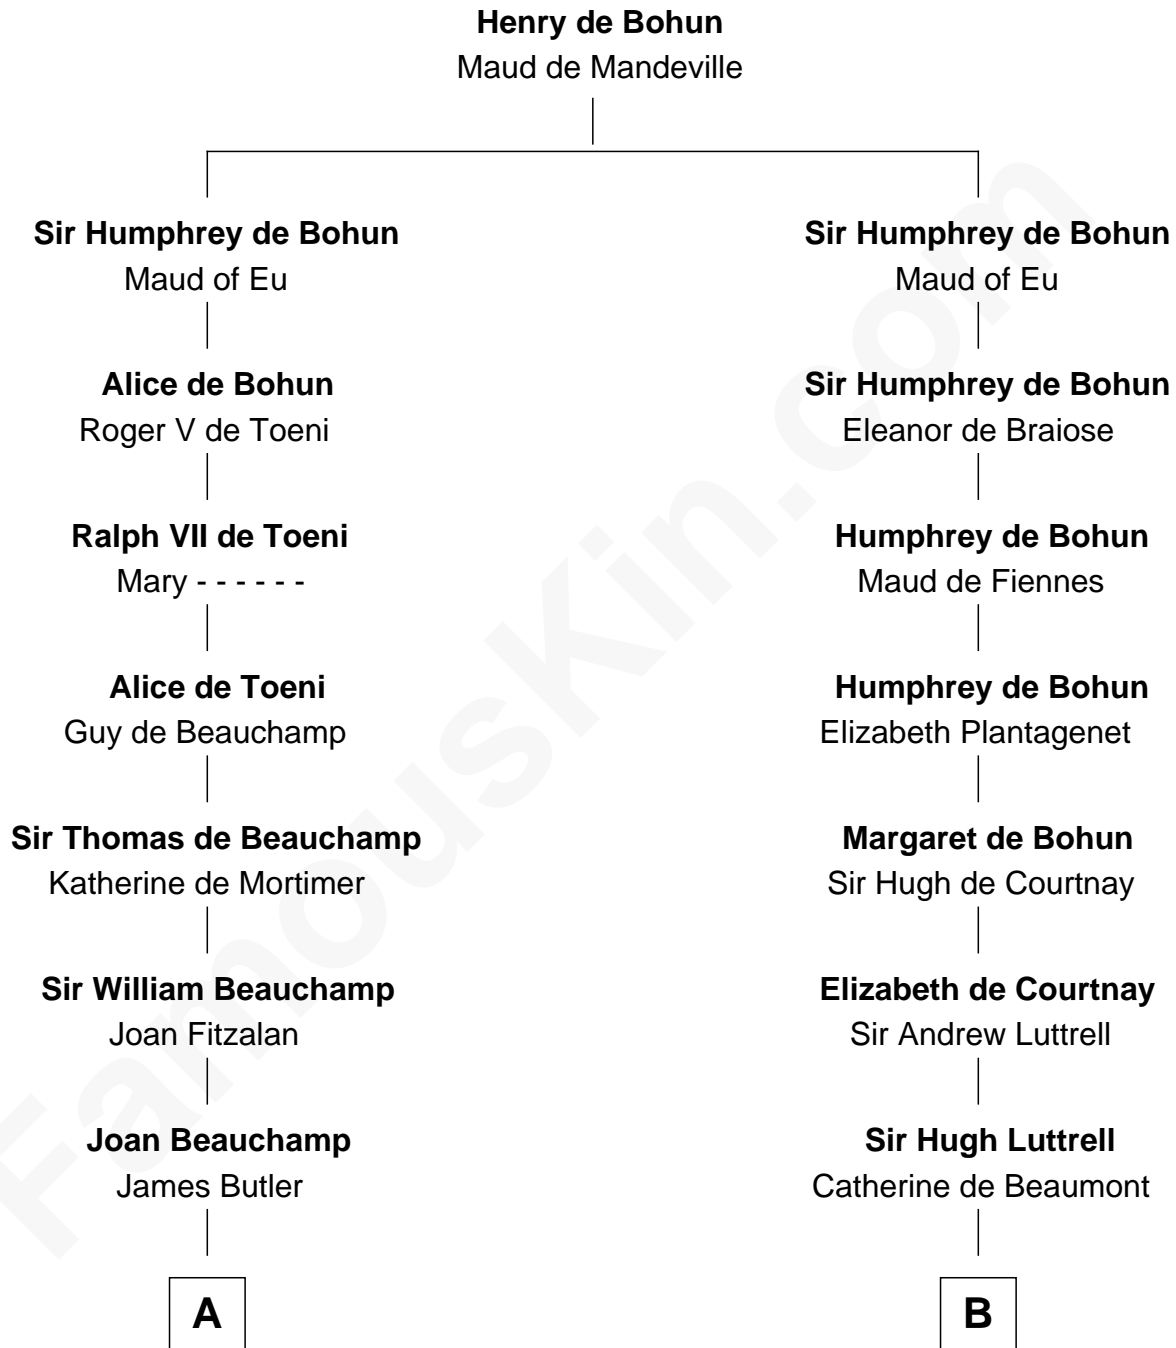

**FamousKin.com**  
**Relationship Chart of**  
**Olivia De Havilland**  
*Movie Actress*

17th cousin 4 times removed of

**Carter Braxton**  
*Signer of the Declaration of Independence*

**C**

**Richard Molesworth**

Catherine Cobb

**John Molesworth**

Louise Tomkyns

**Margaret Letitia Molesworth**

Charles Richard De Havilland

**Walter Augustus De Havilland**

Lillian Augusta Ruse

**Olivia De Havilland**