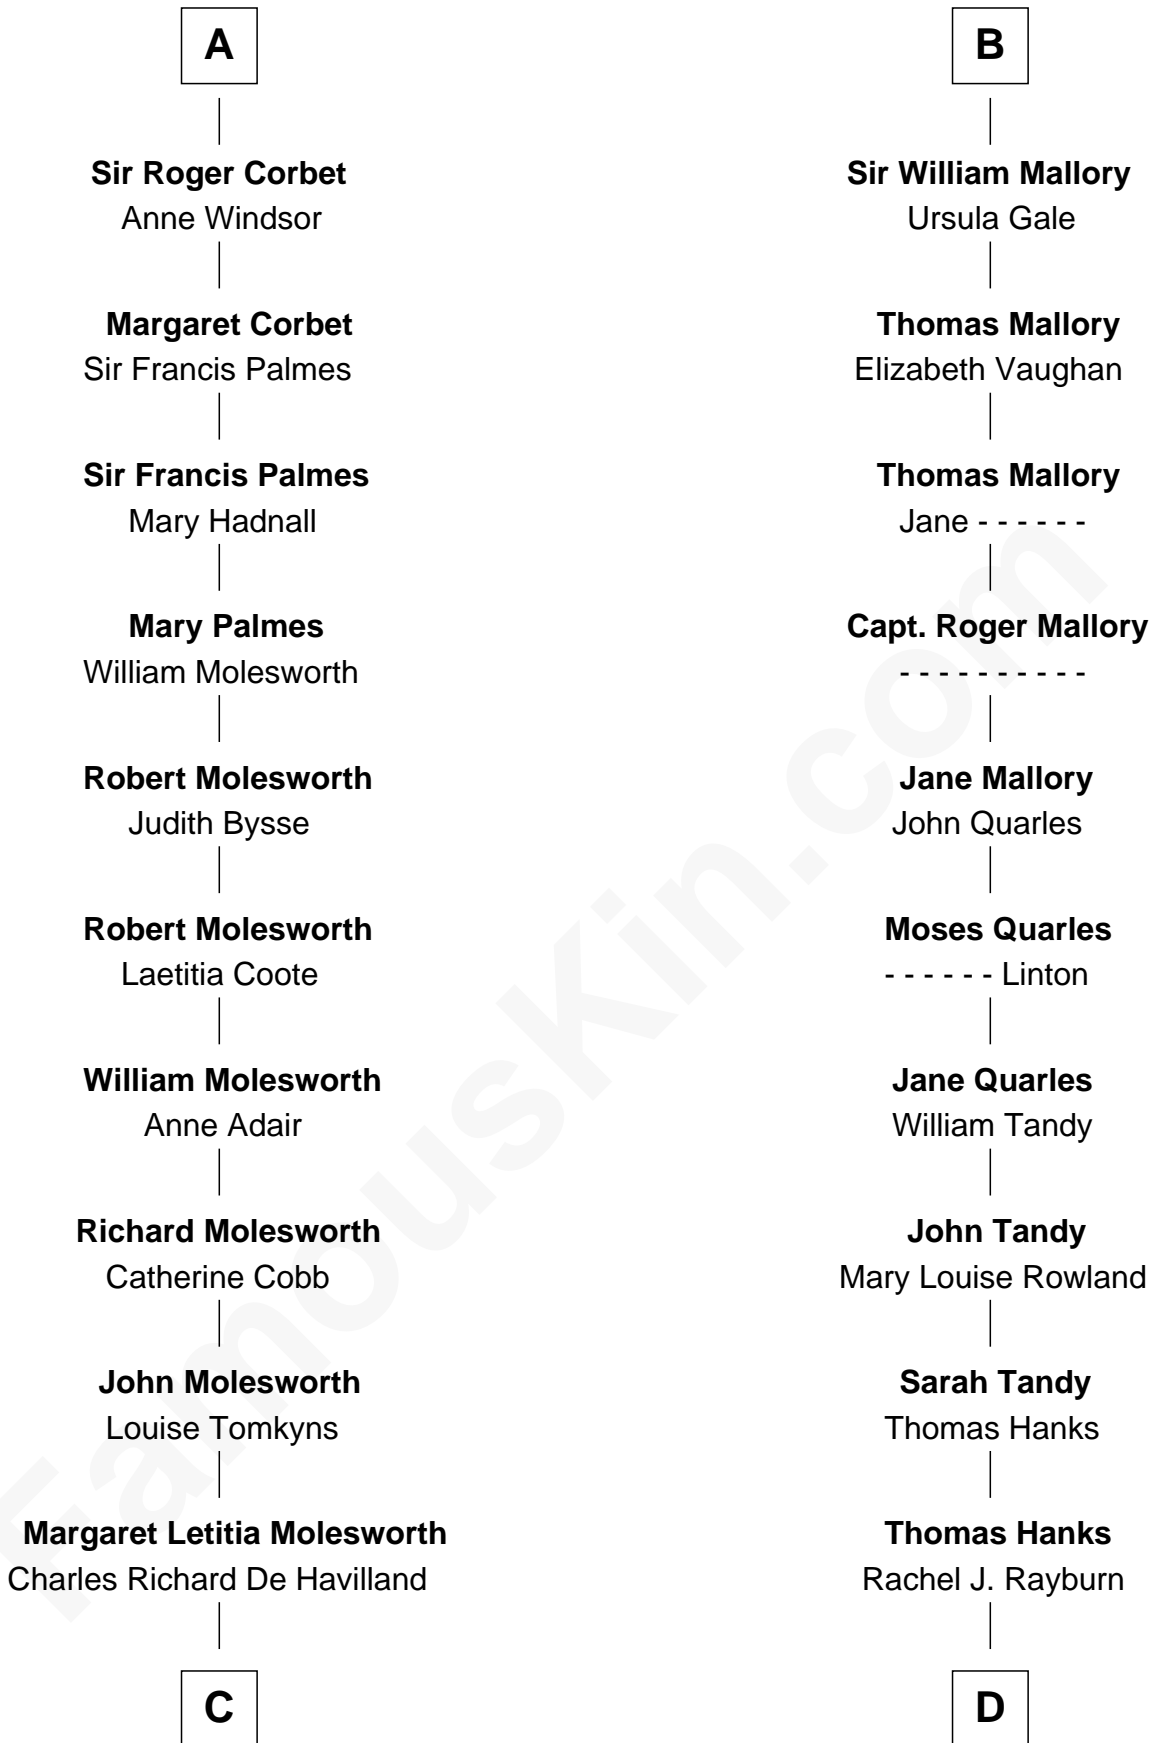

**FamousKin.com**  
**Relationship Chart of**  
**Olivia De Havilland**  
*Movie Actress*

18th cousin 2 times removed of  
**Tom Hanks**  
*Movie Actor*

**Edmund Fitzalan**  
 Alice de Warenne

**C**

**Walter Augustus De Havilland**

Lillian Augusta Ruse

**Olivia De Havilland**

*Movie Actress*

**D**

**Daniel Boone Hanks**

Mary Catherine Mefford

**Ernest Buel Hanks**

Gladys Hilda Ball

**Amos Mefford Hanks**

Janet Marylyn Frager

**Tom Hanks**

*Movie Actor*

FamousKin.com