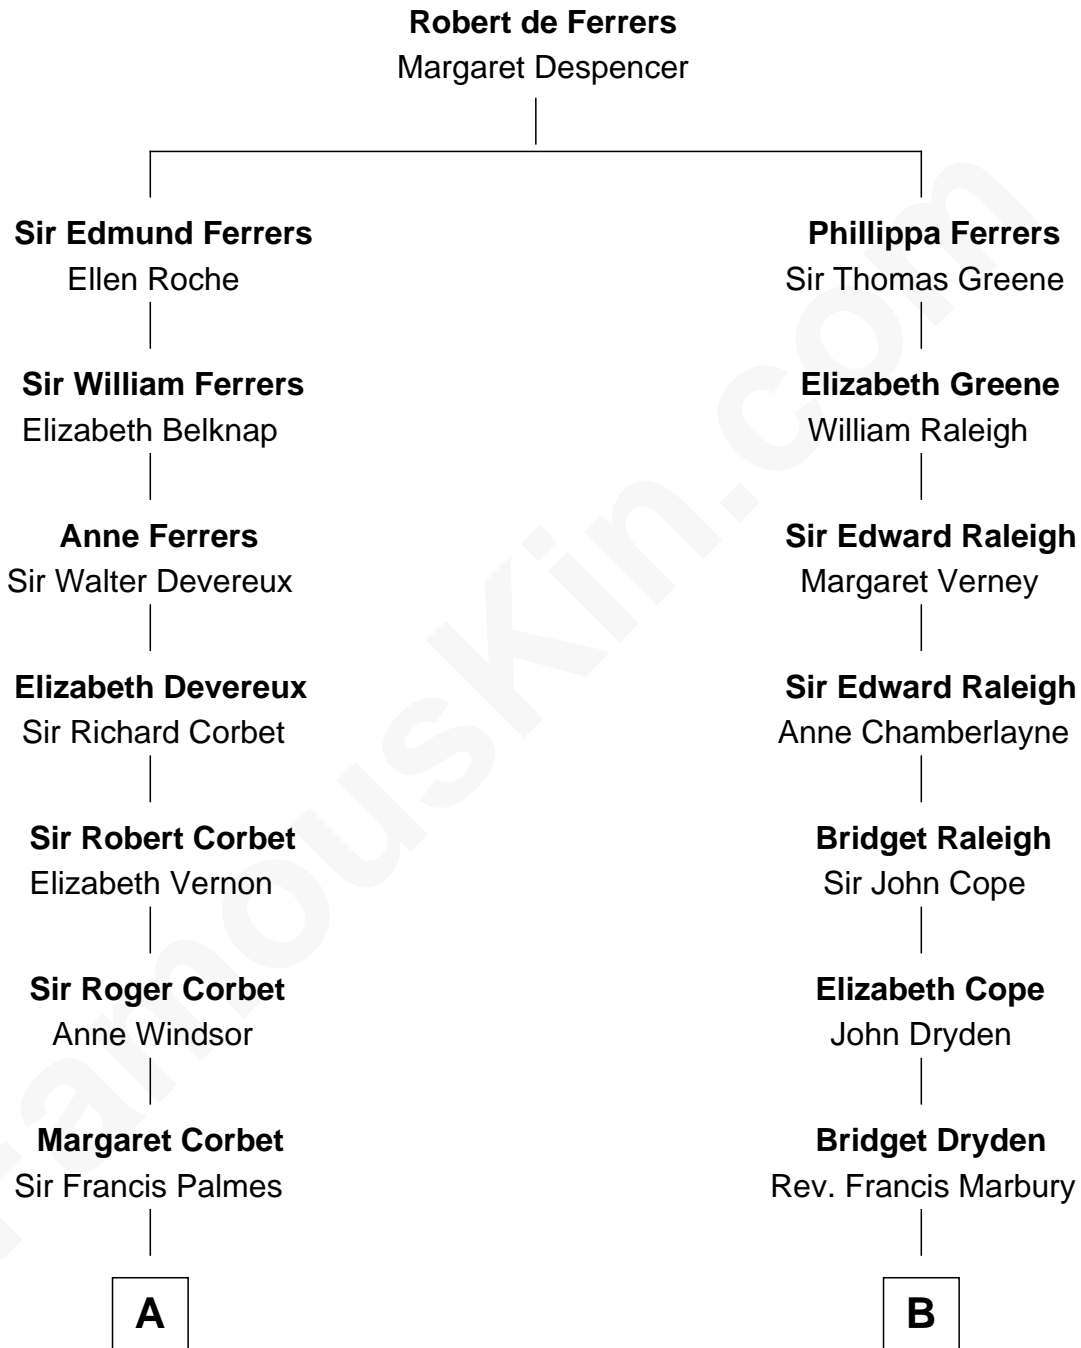

FamousKin.com
Relationship Chart of
Olivia De Havilland
Movie Actress

16th cousin 2 times removed of
Tuesday Weld
TV and Movie Actress

C

Lothrop Motley Weld

Yosene Balfour Ker

Tuesday Weld

TV and Movie Actress

FamousKin.com