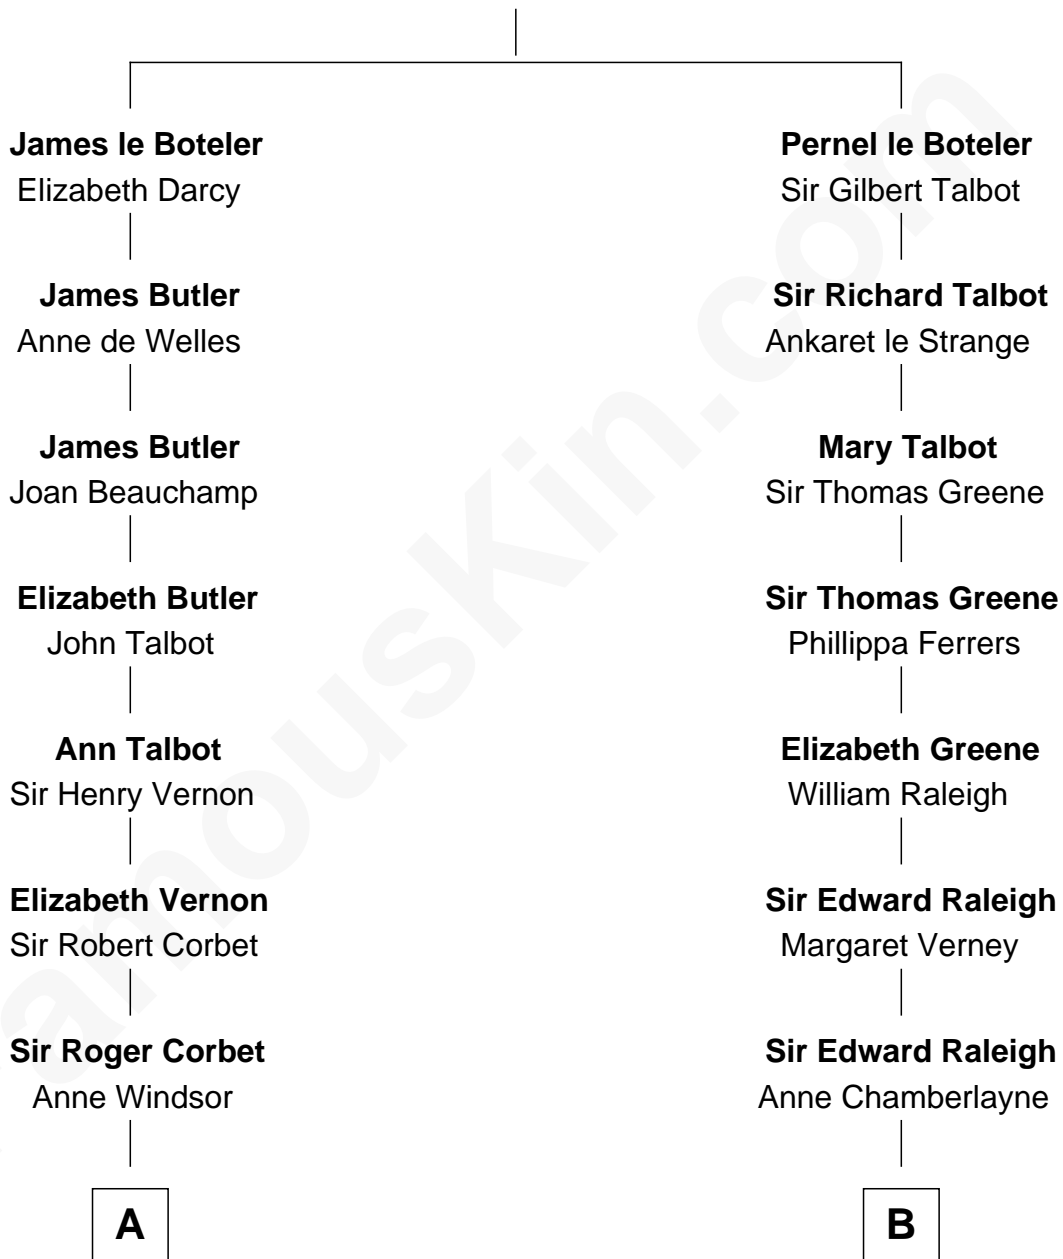

FamousKin.com
Relationship Chart of
Olivia De Havilland
Movie Actress

17th cousin 4 times removed of
Tuesday Weld
TV and Movie Actress

Sir James le Boteler
 Eleanor de Bohun

C

—
Alfred Rodman

Anna Lothrop Motley

—
Eloise Rodman

Stephen Minot Weld

—
Edward Motley Weld

Sarah Lothrop King

—
Lothrop Motley Weld

Yosene Balfour Ker

—
Tuesday Weld

TV and Movie Actress