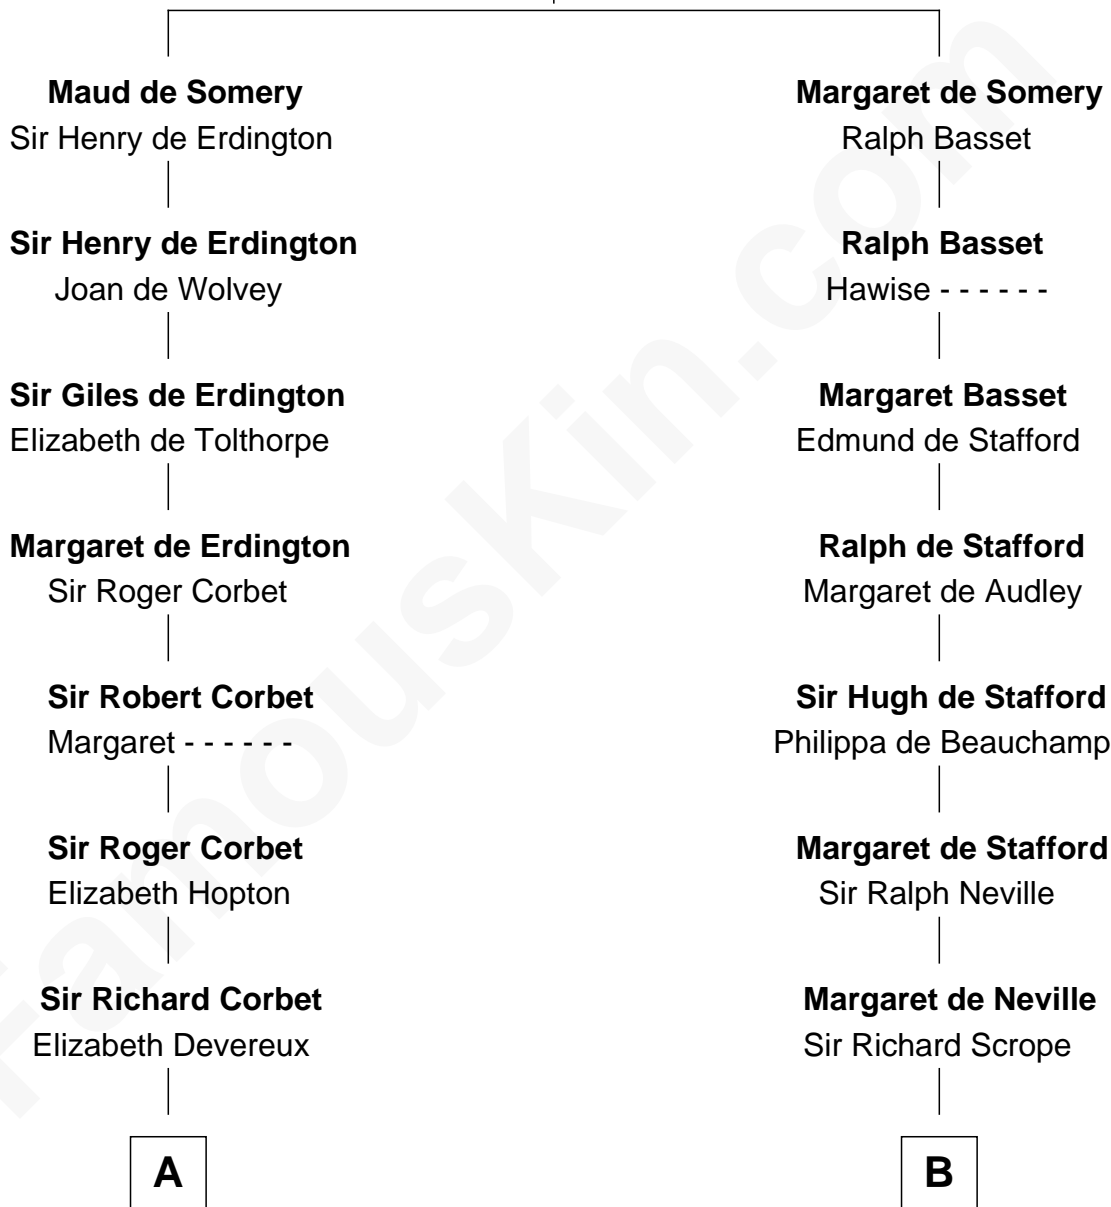

**FamousKin.com**  
**Relationship Chart of**  
**Olivia De Havilland**  
*Movie Actress*

19th cousin 1 time removed of  
**Helen Keller**  
*Author and Activist*

**Sir Roger de Somery**  
 Nichole d'Aubenev

**C**

**Margaret Letitia Molesworth**

Charles Richard De Havilland

**Walter Augustus De Havilland**

Lillian Augusta Ruse

**Olivia De Havilland**

*Movie Actress*

**D**

**Col. Alexander Spotswood Moore**

Elizabeth Aylett

**Mary Fairfax Moore**

David Keller

**Arthur Henley Keller**

Kate Adams

**Helen Keller**

*Author and Activist*