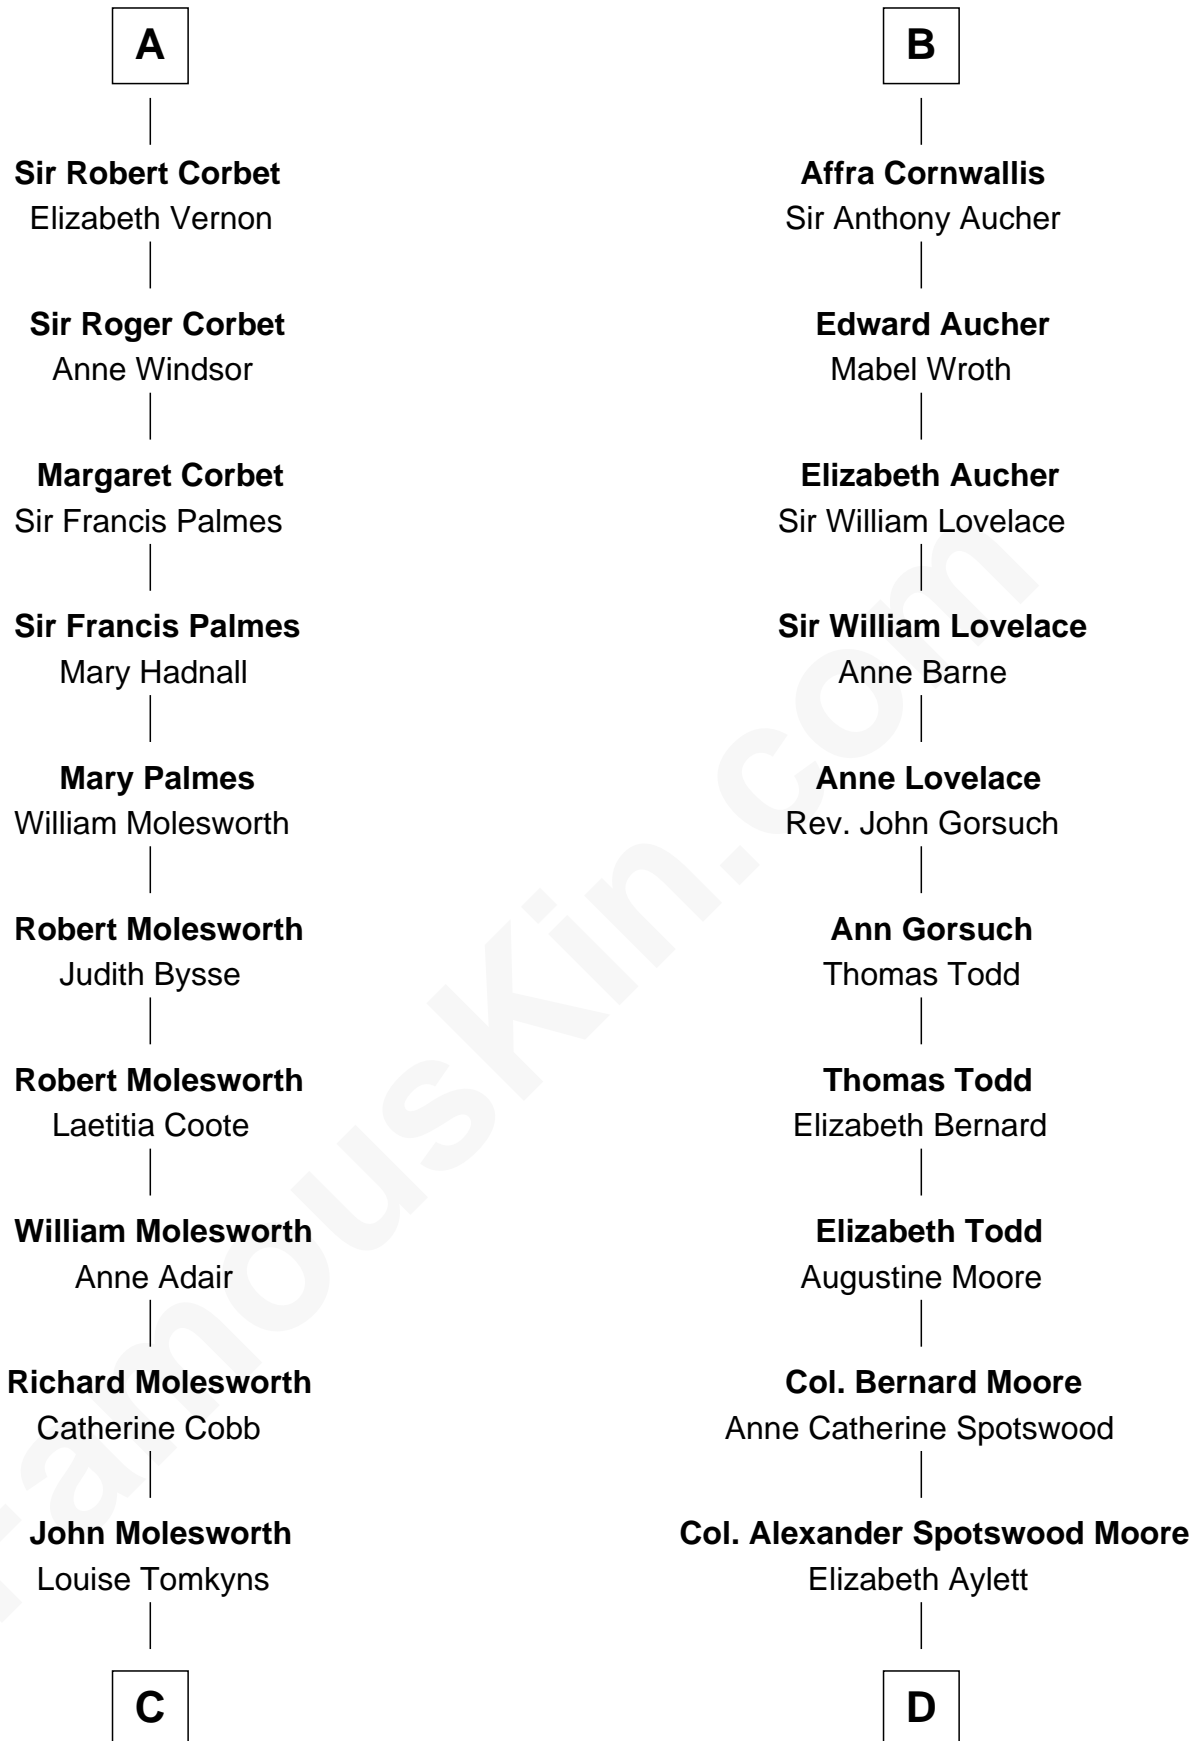

FamousKin.com Relationship Chart of

Olivia De Havilland

Movie Actress

19th cousin of

Helen Keller

Author and Activist

Hugh le Despencer

Eleanor de Clare

Edward Tyrrell

Philippa Tyrrell

Thomas Cornwallis

Sir William Cornwallis

Elizabeth Stanford

B

C

Margaret Letitia Molesworth
Charles Richard De Havilland