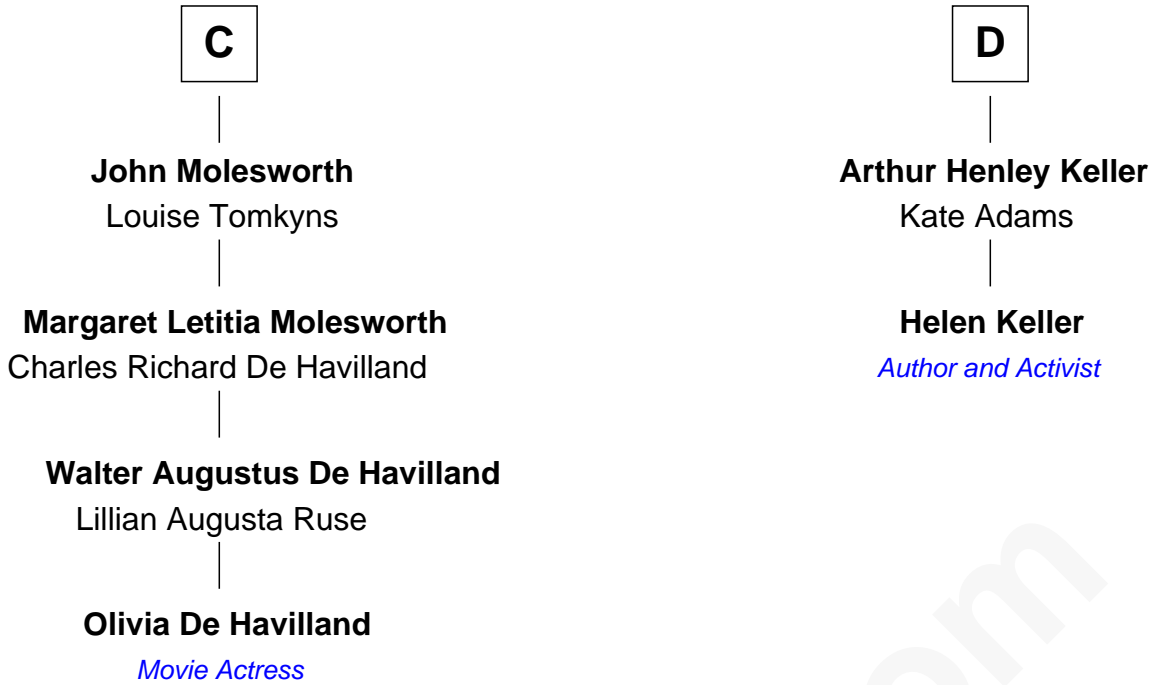

**FamousKin.com**  
**Relationship Chart of**  
**Olivia De Havilland**  
*Movie Actress*

18th cousin 2 times removed of  
**Helen Keller**  
*Author and Activist*

**A**

**Ann Talbot**  
Sir Henry Vernon

**Robert Molesworth**  
Laetitia Coote

**William Molesworth**  
Anne Adair

**Richard Molesworth**  
Catherine Cobb

**C**

**B**

**Jean Stewart**  
James Arbuthnott

**Isabel Arbuthnott**  
Sir Robert Maule

**William Maule**  
Bethia Guthrie

**Eleanor Maule**  
Sir Alexander Morrison

**Bethia Morrison**  
Sir Robert Spottiswoode

**Dr. Robert Spottiswoode**  
Catherine Mercer

**Lt. Gov. Alexander Spotswood**  
Anne Butler Brayne

**Anne Catherine Spotswood**  
Col. Bernard Moore

**Col. Alexander Spotswood Moore**  
Elizabeth Aylett

**Mary Fairfax Moore**  
David Keller

**D**

FamousKin.com