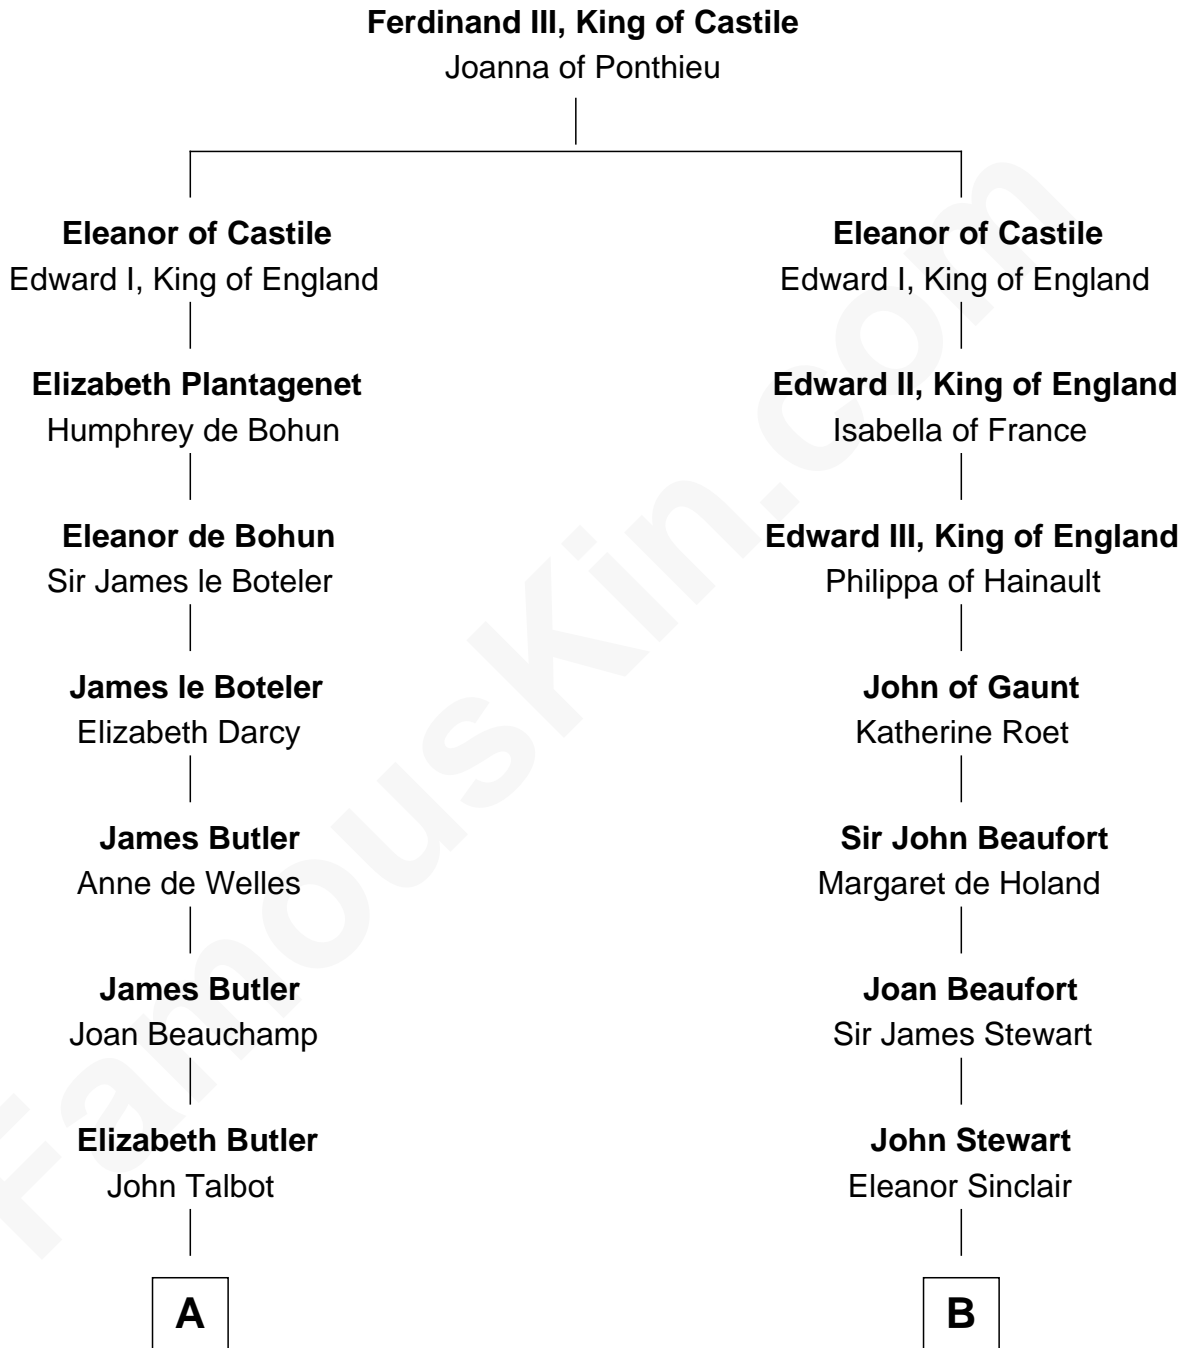

**FamousKin.com**  
**Relationship Chart of**  
**Olivia De Havilland**  
*Movie Actress*

18th cousin 2 times removed of  
**Helen Keller**  
*Author and Activist*

**A**

**Ann Talbot**  
Sir Henry Vernon

**Elizabeth Vernon**  
Sir Robert Corbet

**Sir Roger Corbet**  
Anne Windsor

**Margaret Corbet**  
Sir Francis Palmes

**Sir Francis Palmes**  
Mary Hadnall

**Mary Palmes**  
William Molesworth

**Robert Molesworth**  
Judith Bysse

**Robert Molesworth**  
Laetitia Coote

**William Molesworth**  
Anne Adair

**Richard Molesworth**  
Catherine Cobb

**C**

**B**

**Jean Stewart**  
James Arbuthnott

**Isabel Arbuthnott**  
Sir Robert Maule

**William Maule**  
Bethia Guthrie

**Eleanor Maule**  
Sir Alexander Morrison

**Bethia Morrison**  
Sir Robert Spottiswoode

**Dr. Robert Spottiswoode**  
Catherine Mercer

**Lt. Gov. Alexander Spotswood**  
Anne Butler Brayne

**Anne Catherine Spotswood**  
Col. Bernard Moore