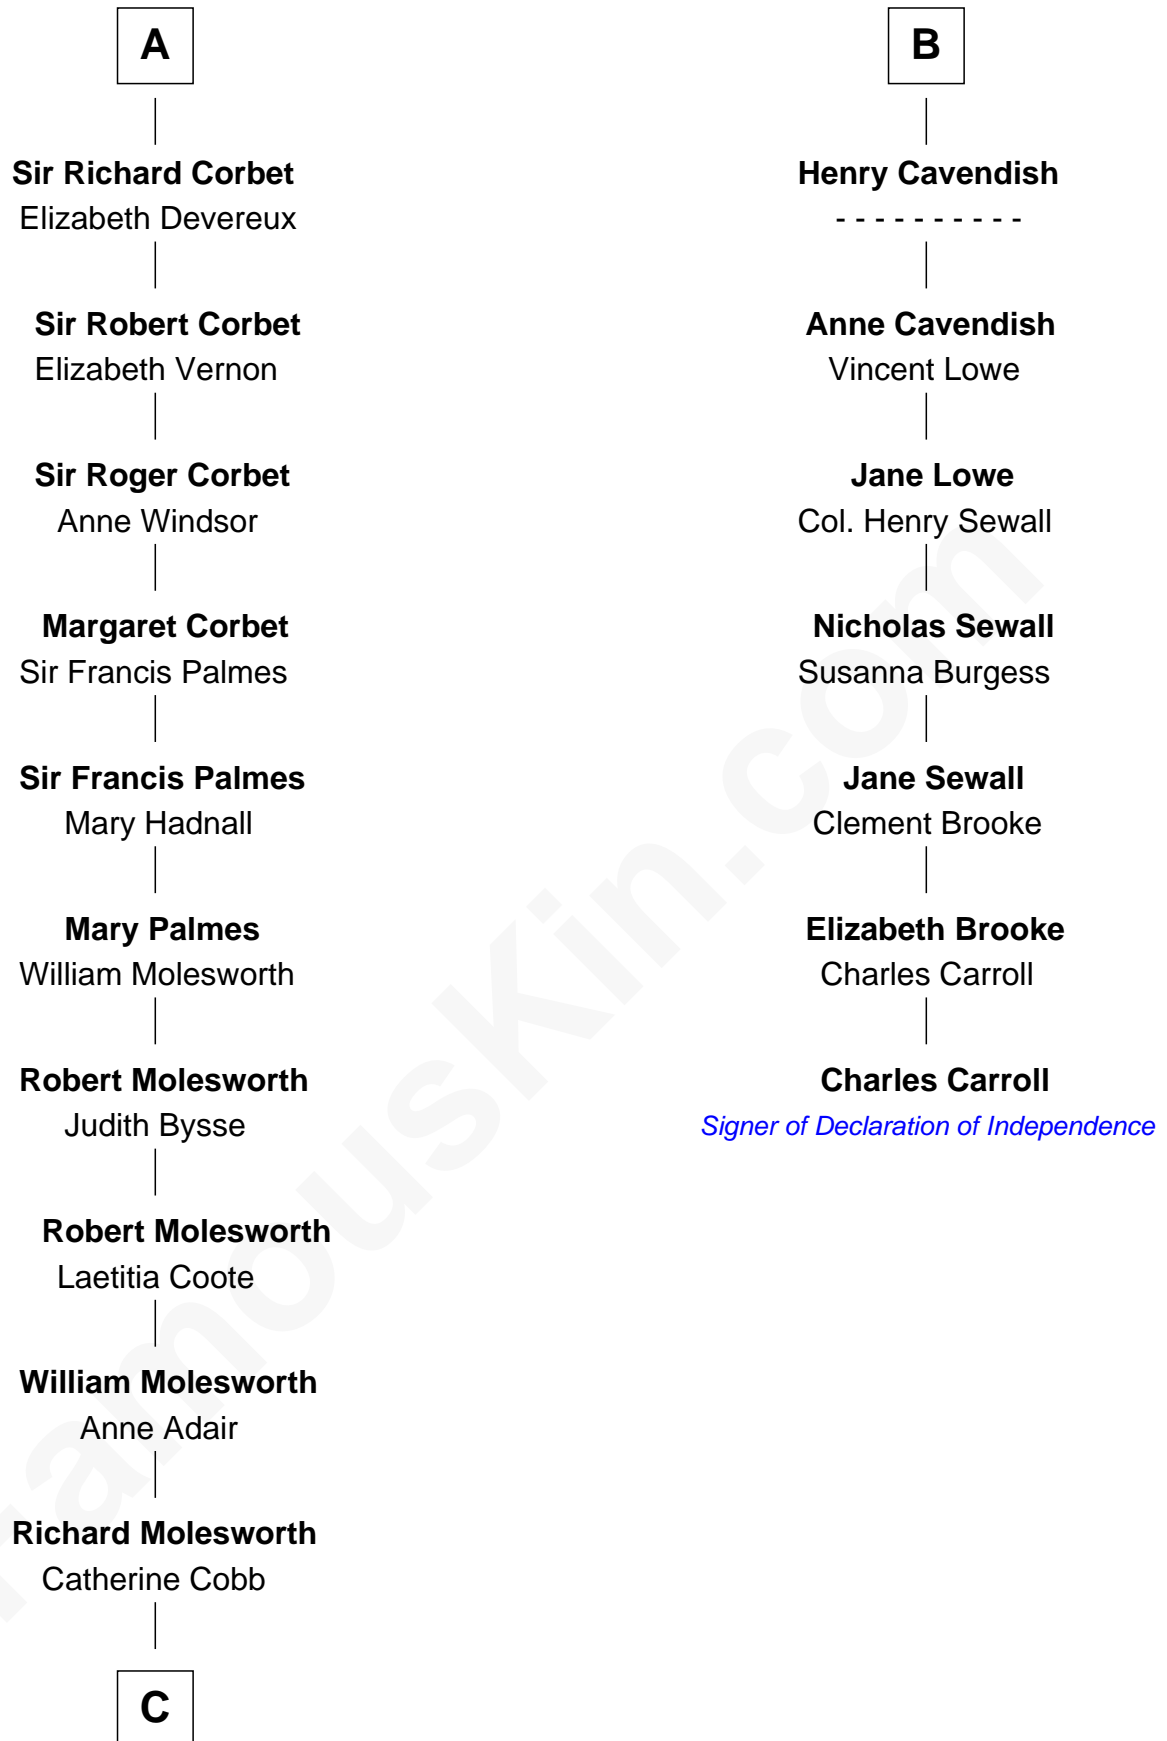

FamousKin.com
Relationship Chart of
Olivia De Havilland
Movie Actress

13th cousin 7 times removed of

Charles Carroll
Signer of the Declaration of Independence

C

—
John Molesworth

Louise Tomkyns

—
Margaret Letitia Molesworth

Charles Richard De Havilland

—
Walter Augustus De Havilland

Lillian Augusta Ruse

—
Olivia De Havilland

Movie Actress

FamousKin.com