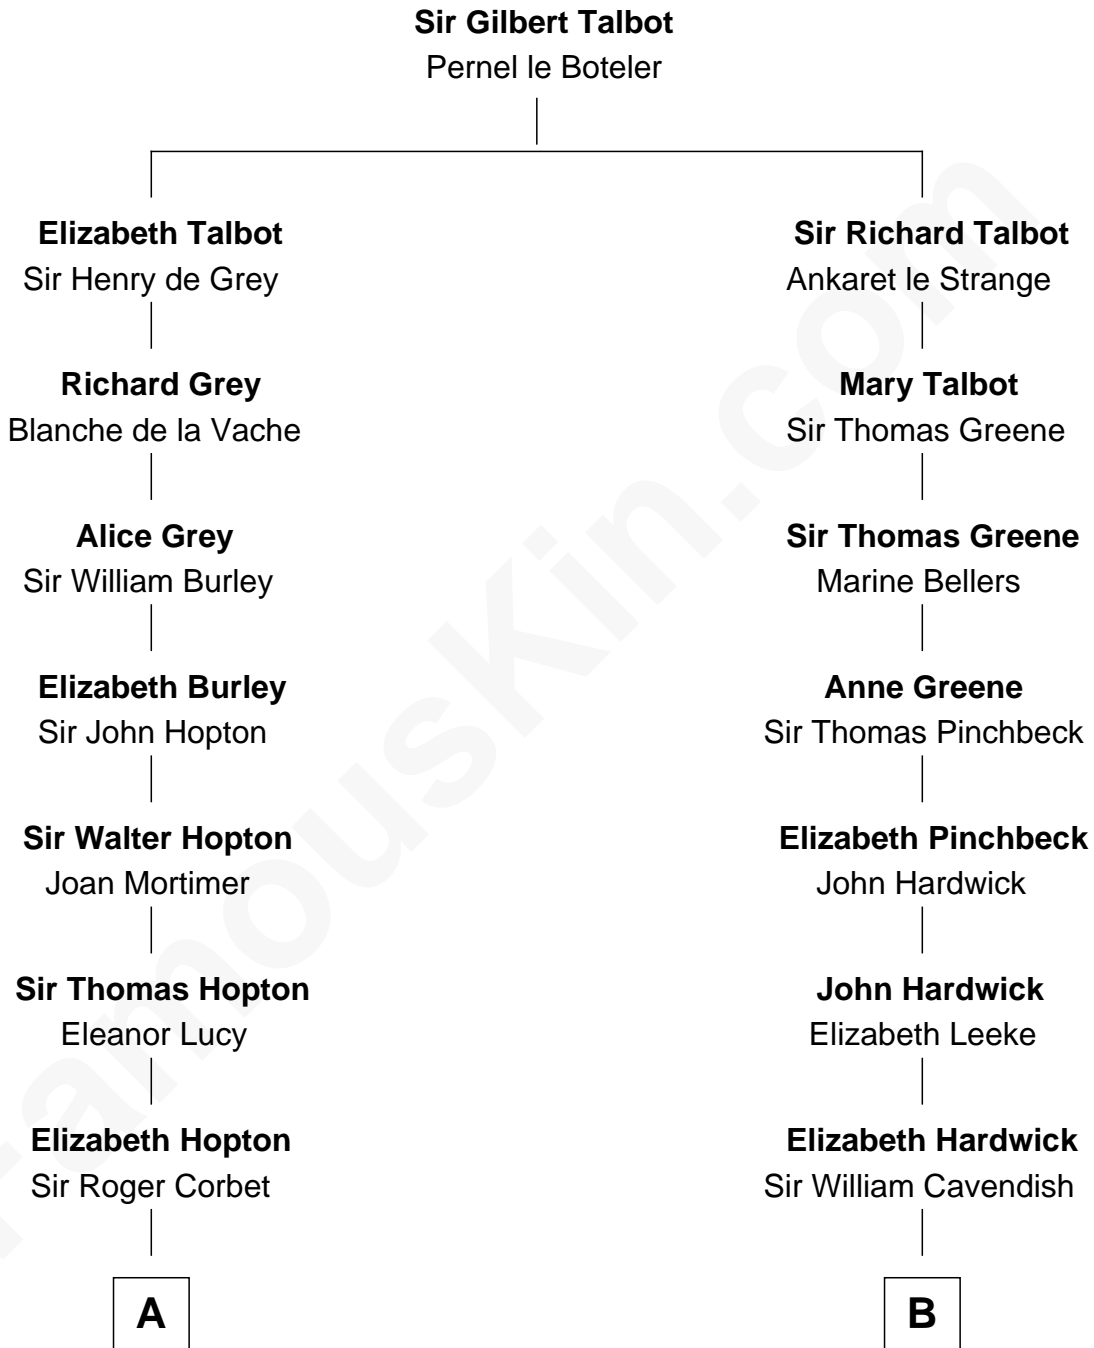

FamousKin.com
Relationship Chart of
Olivia De Havilland
Movie Actress

13th cousin 7 times removed of

Charles Carroll
Signer of the Declaration of Independence

C

—
John Molesworth

Louise Tomkyns

—
Margaret Letitia Molesworth

Charles Richard De Havilland

—
Walter Augustus De Havilland

Lillian Augusta Ruse

—
Olivia De Havilland

Movie Actress

FamousKin.com