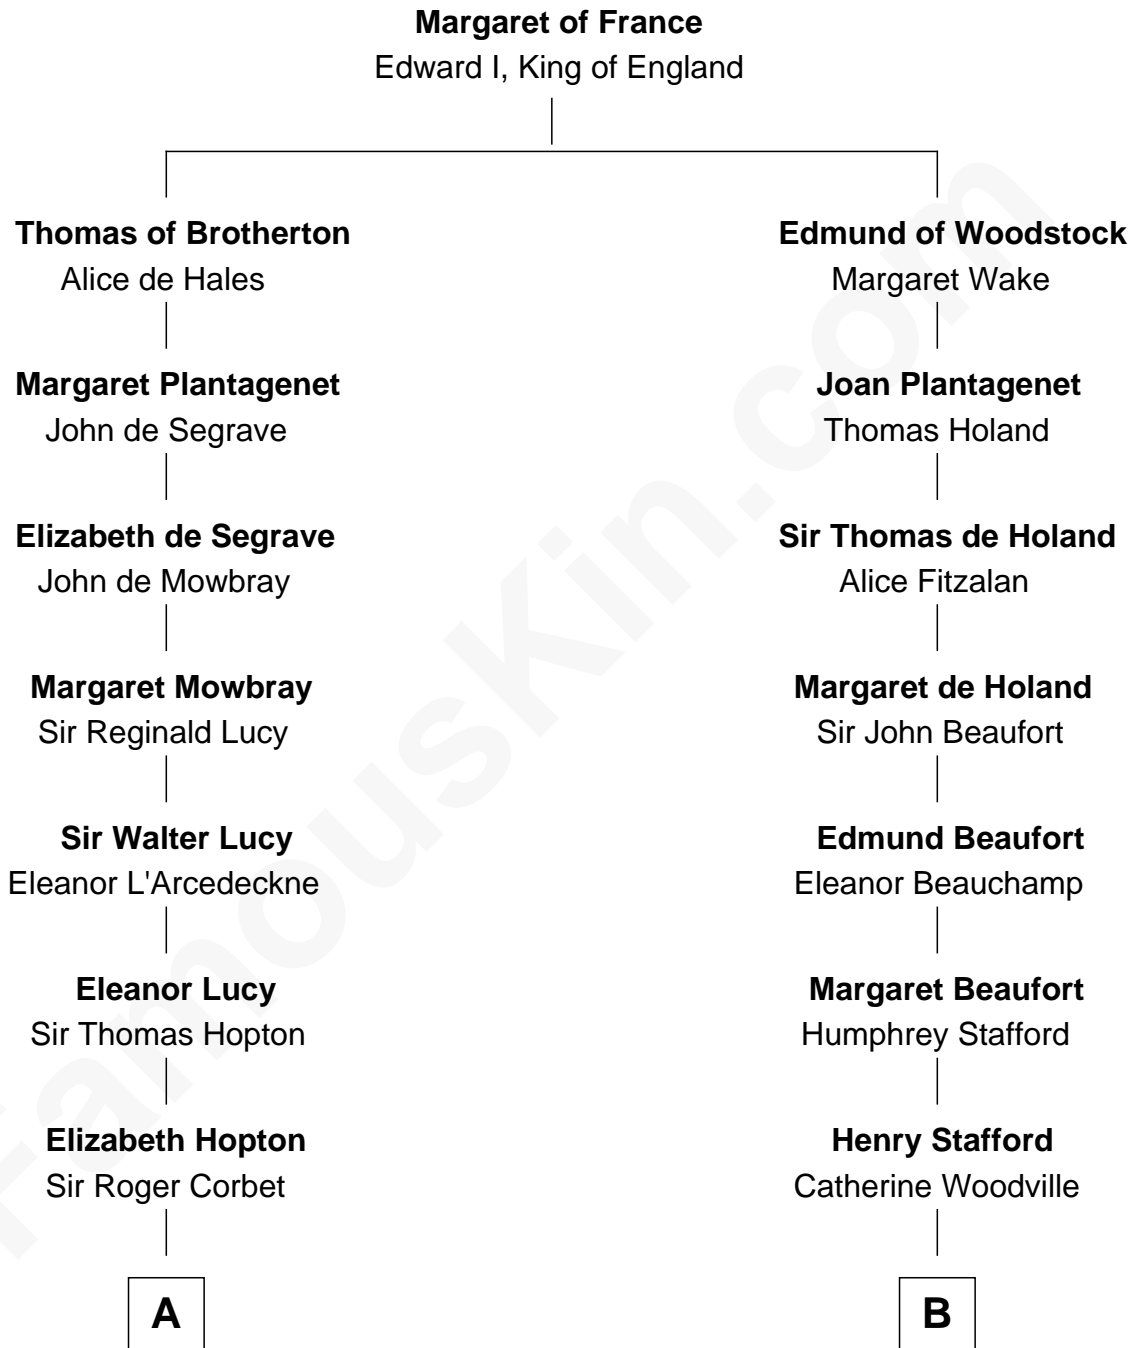

**FamousKin.com**  
**Relationship Chart of**  
**Olivia De Havilland**  
*Movie Actress*

**18th cousin 2 times removed of**  
**Lewis Carroll**  
*Author of Alice in Wonderland*

FamousKin.com