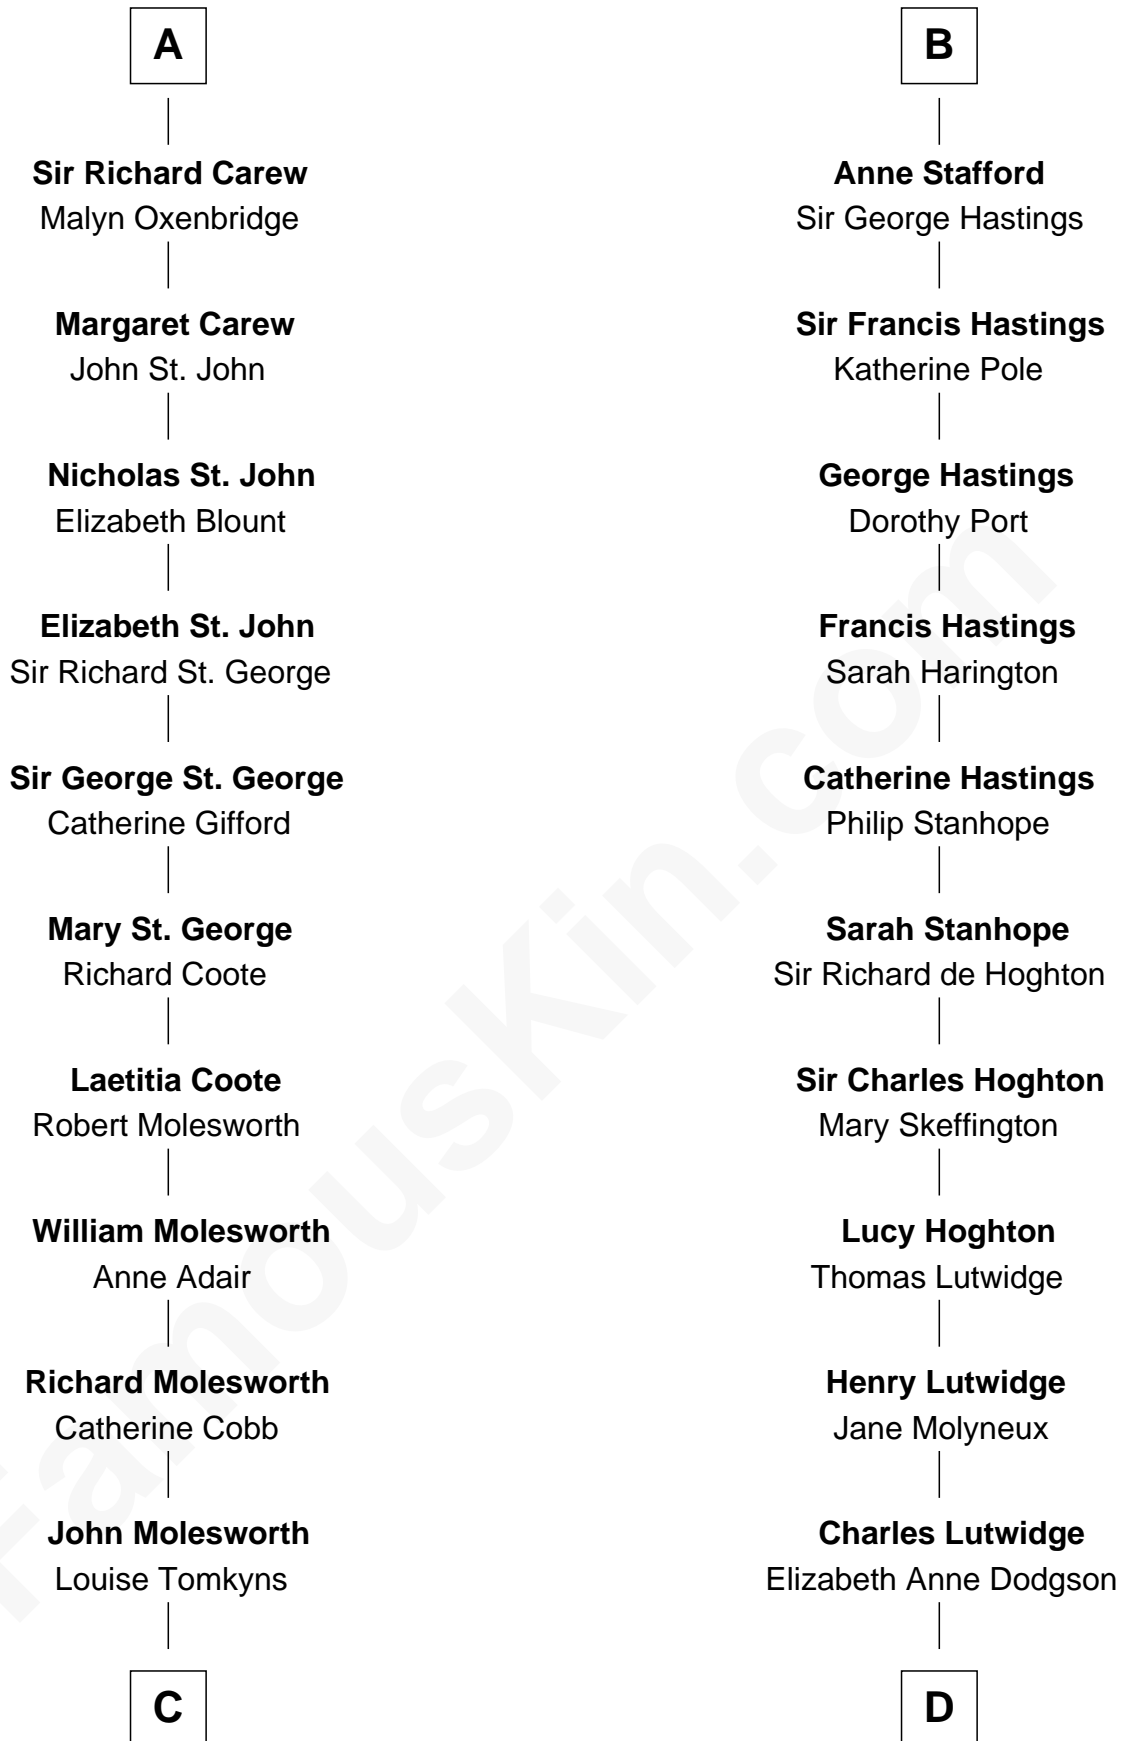

FamousKin.com
Relationship Chart of
Olivia De Havilland
Movie Actress

18th cousin 1 time removed of
Lewis Carroll
Author of Alice in Wonderland

Sir Maurice de Berkeley
 Eve la Zouche

Isabel de Berkeley
 Sir Robert de Clifford

Thomas de Berkeley
 Margaret de Mortimer

Sir Roger de Clifford
 Maud de Beauchamp

Maurice de Berkeley
 Elizabeth le Despencer

Katherine de Clifford
 Sir Ralph de Greystoke

Thomas de Berkeley
 Margaret de Lisle

Maud de Greystoke
 Eudo de Welles

Elizabeth de Berkeley
 Richard de Beauchamp

Sir Lionel de Welles
 Joan de Waterton

Eleanor Beauchamp
 Edmund Beaufort

Eleanor de Welles
 Sir Thomas Hoo

Margaret Beaufort
 Humphrey Stafford

Eleanor Hoo
 James Carew

Henry Stafford
 Catherine Woodville

A

B

C

Margaret Letitia Molesworth
Charles Richard De Havilland

Walter Augustus De Havilland
Lillian Augusta Ruse

Olivia De Havilland
Movie Actress