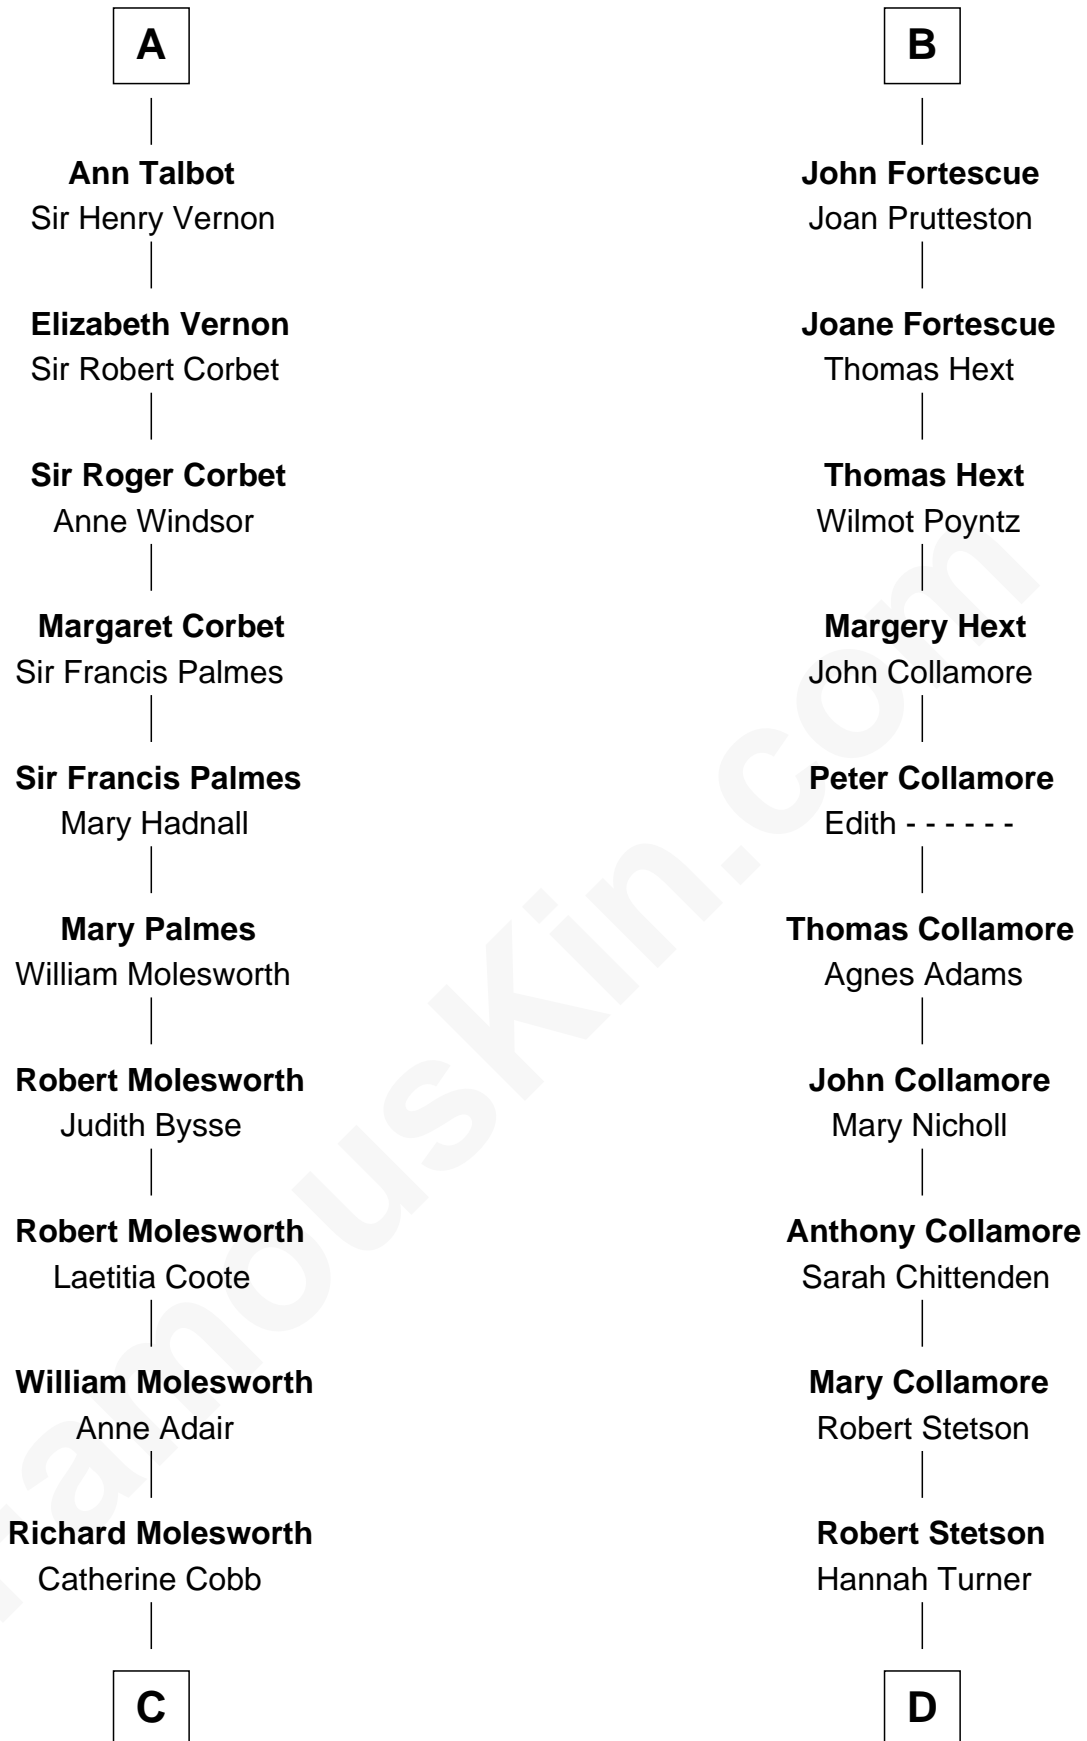

FamousKin.com Relationship Chart of

Joan Fontaine

Movie Actress

20th cousin 1 time removed of

Owen Brewster

54th Governor of Maine

Sir Geoffrey FitzPiers

Aveline de Clare

C

John Molesworth

Louise Tomkyns

Margaret Letitia Molesworth

Charles Richard De Havilland

Walter Augustus De Havilland

Lillian Augusta Ruse

Joan Fontaine

William Edmund Brewster

Carrie S. Bridges

Owen Brewster

54th Governor of Maine

FamousKin.com