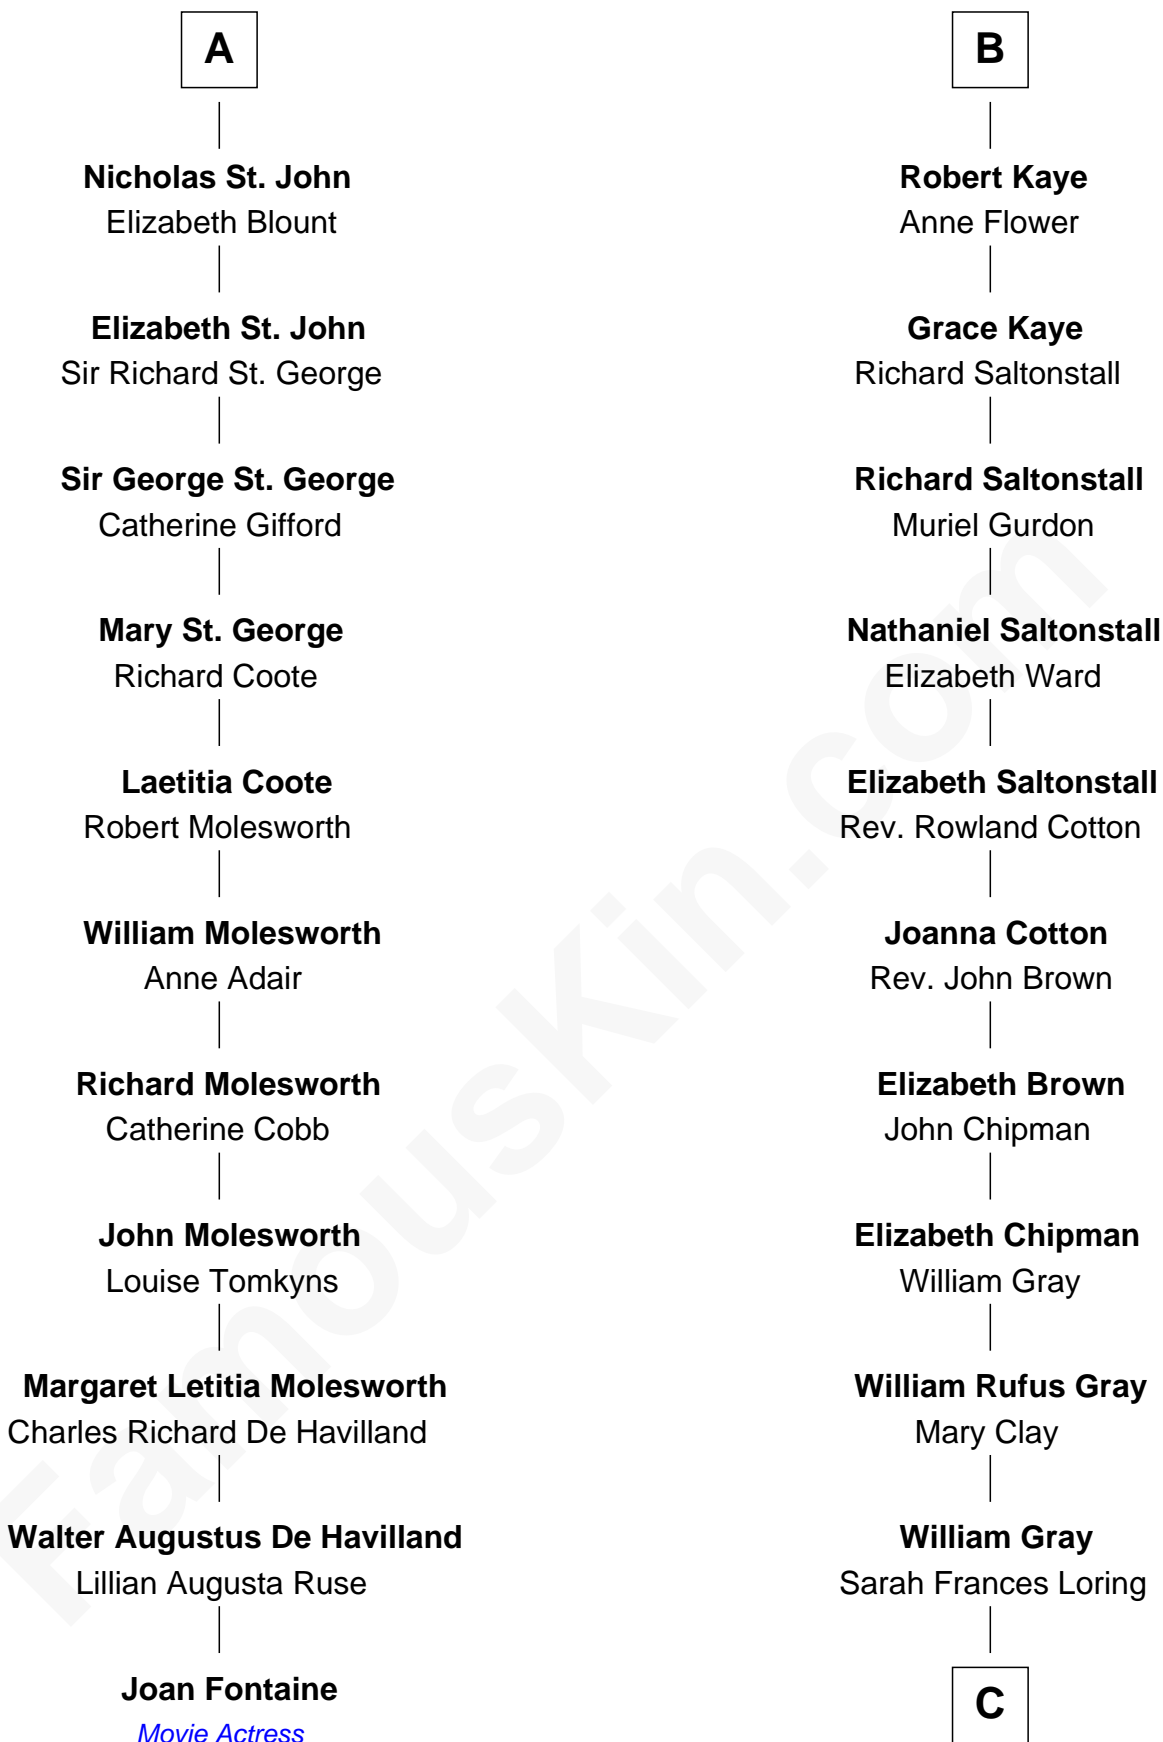

FamousKin.com Relationship Chart of

Joan Fontaine

Movie Actress

17th cousin 3 times removed of

Story Musgrave

NASA Astronaut

Sir Roger de Clifford

Maud de Beauchamp

Eleanor Hoo

James Carew

Sir Richard Carew

Malyn Oxenbridge

Margaret Carew

John St. John

A

Margaret Clifford

Dorothy Gascoigne

Alice Markenfield

Sir Robert Mauleverer

Dorothy Mauleverer

John Kaye

B

C

Edward Gray

Elizabeth Gray Story

Marguerite Gray

John Butler Swann

Marguerite Swann

Percy Musgrave

Story Musgrave

NASA Astronaut

FamousKin.com