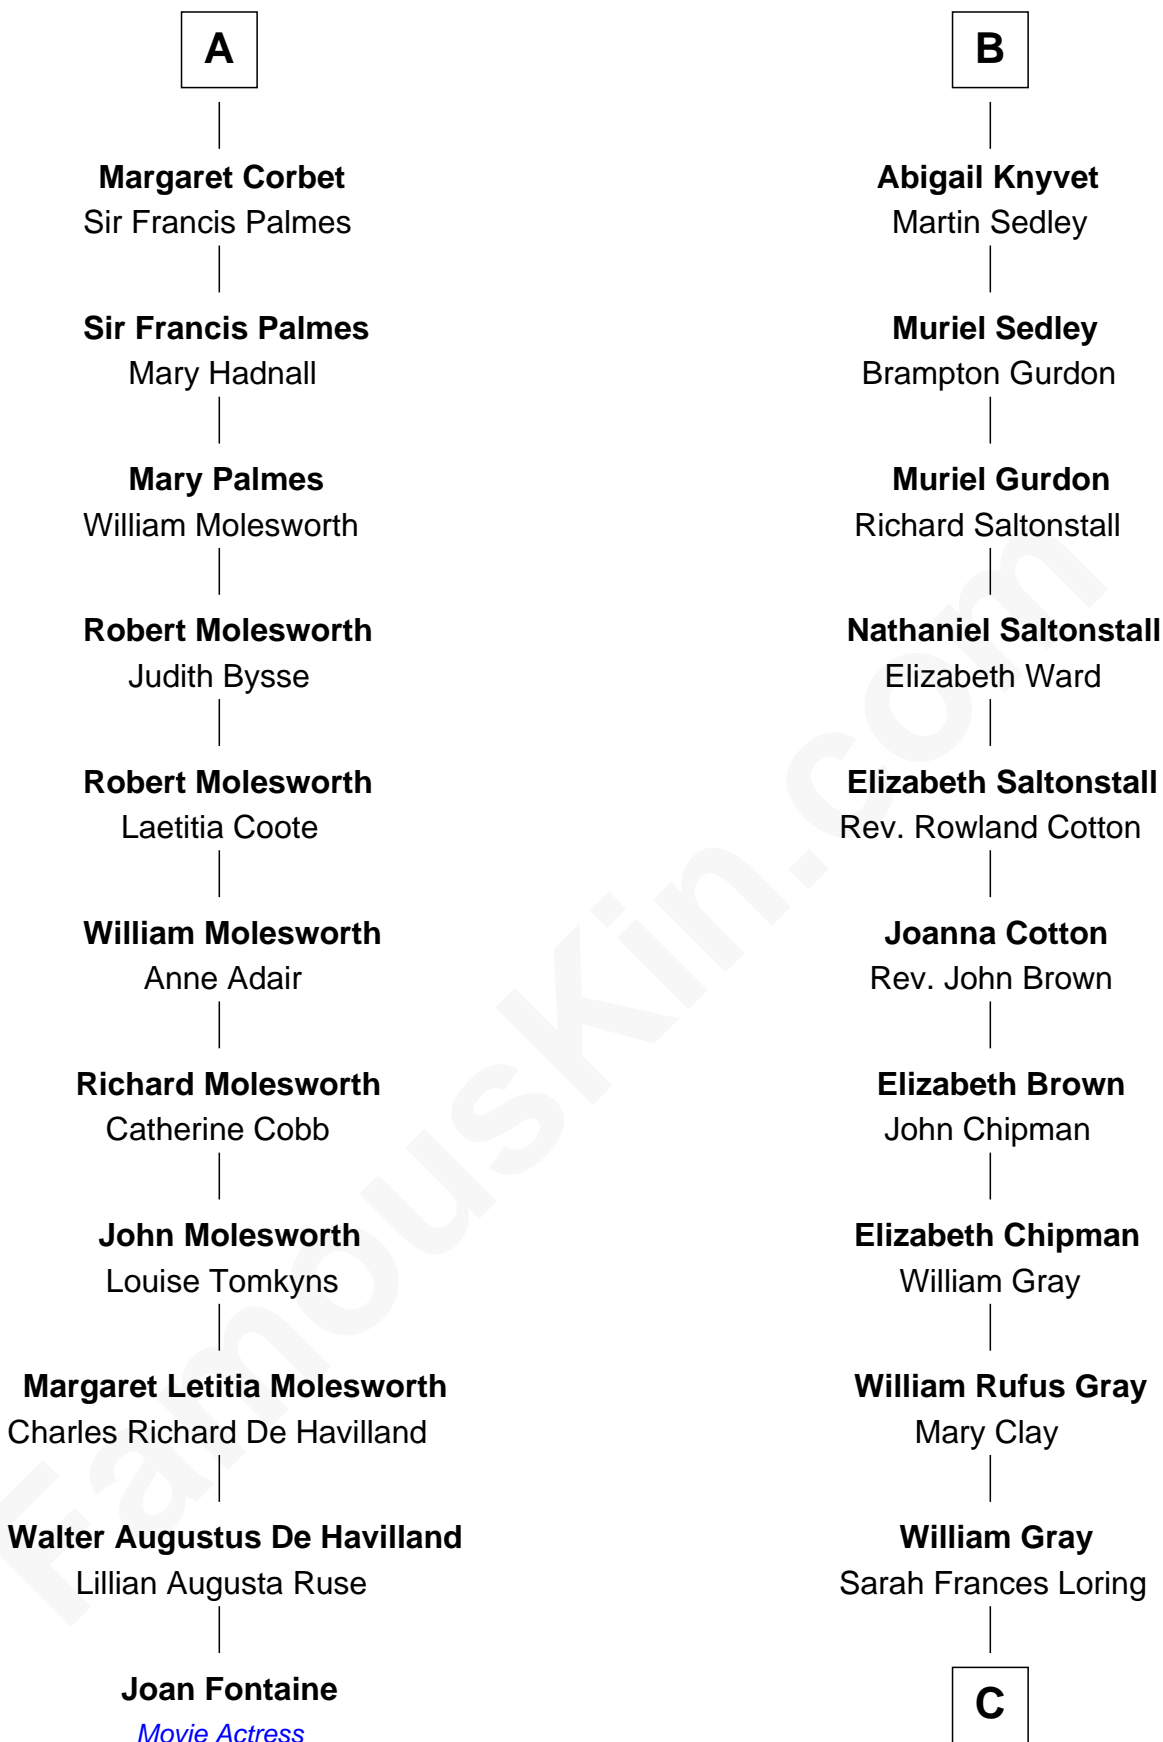

FamousKin.com Relationship Chart of

Joan Fontaine

Movie Actress

17th cousin 3 times removed of

Story Musgrave

NASA Astronaut

Sir William de Ros
Margery de Badlesmere

C

Edward Gray

Elizabeth Gray Story

Marguerite Gray

John Butler Swann

Marguerite Swann

Percy Musgrave

Story Musgrave

NASA Astronaut