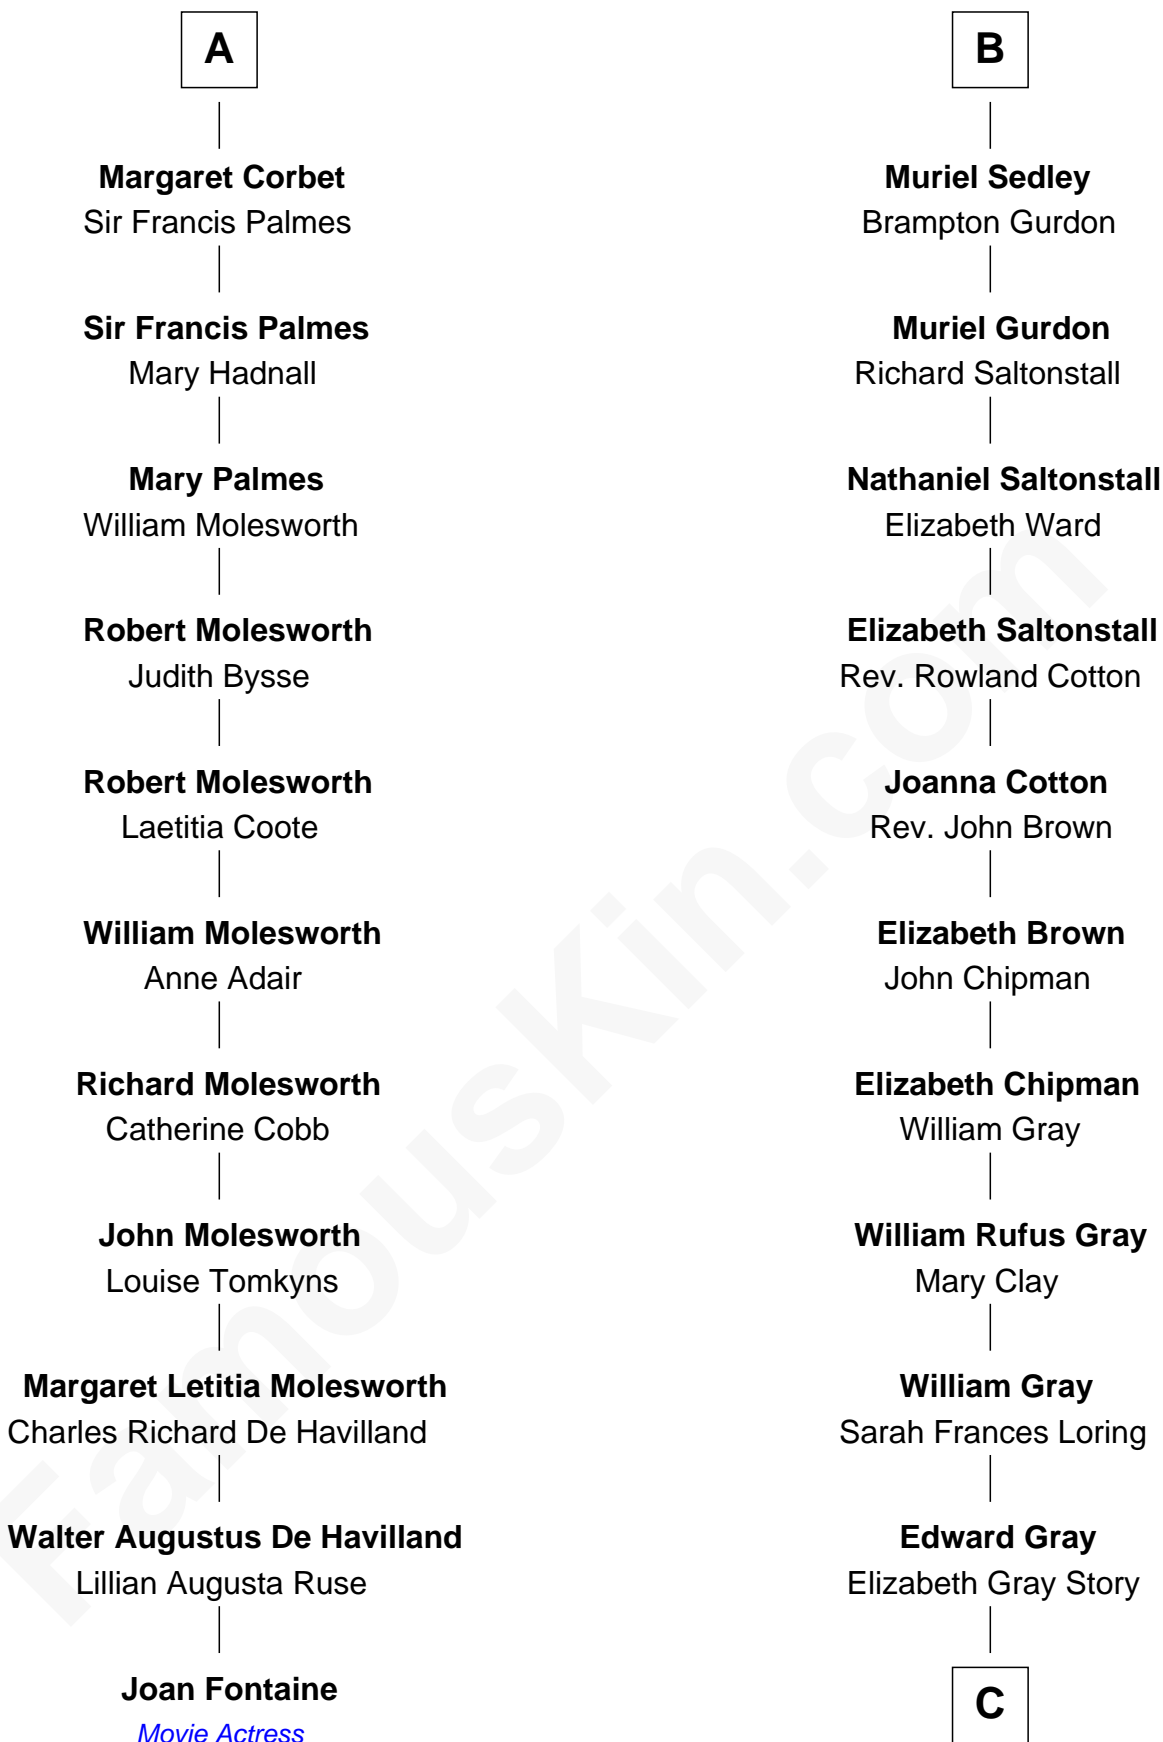

FamousKin.com Relationship Chart of

Joan Fontaine

Movie Actress

17th cousin 2 times removed of

Story Musgrave

NASA Astronaut

John de Mowbray
Elizabeth de Segrave

C

Marguerite Gray
John Butler Swann

Marguerite Swann
Percy Musgrave

Story Musgrave
NASA Astronaut

FamousKin.com