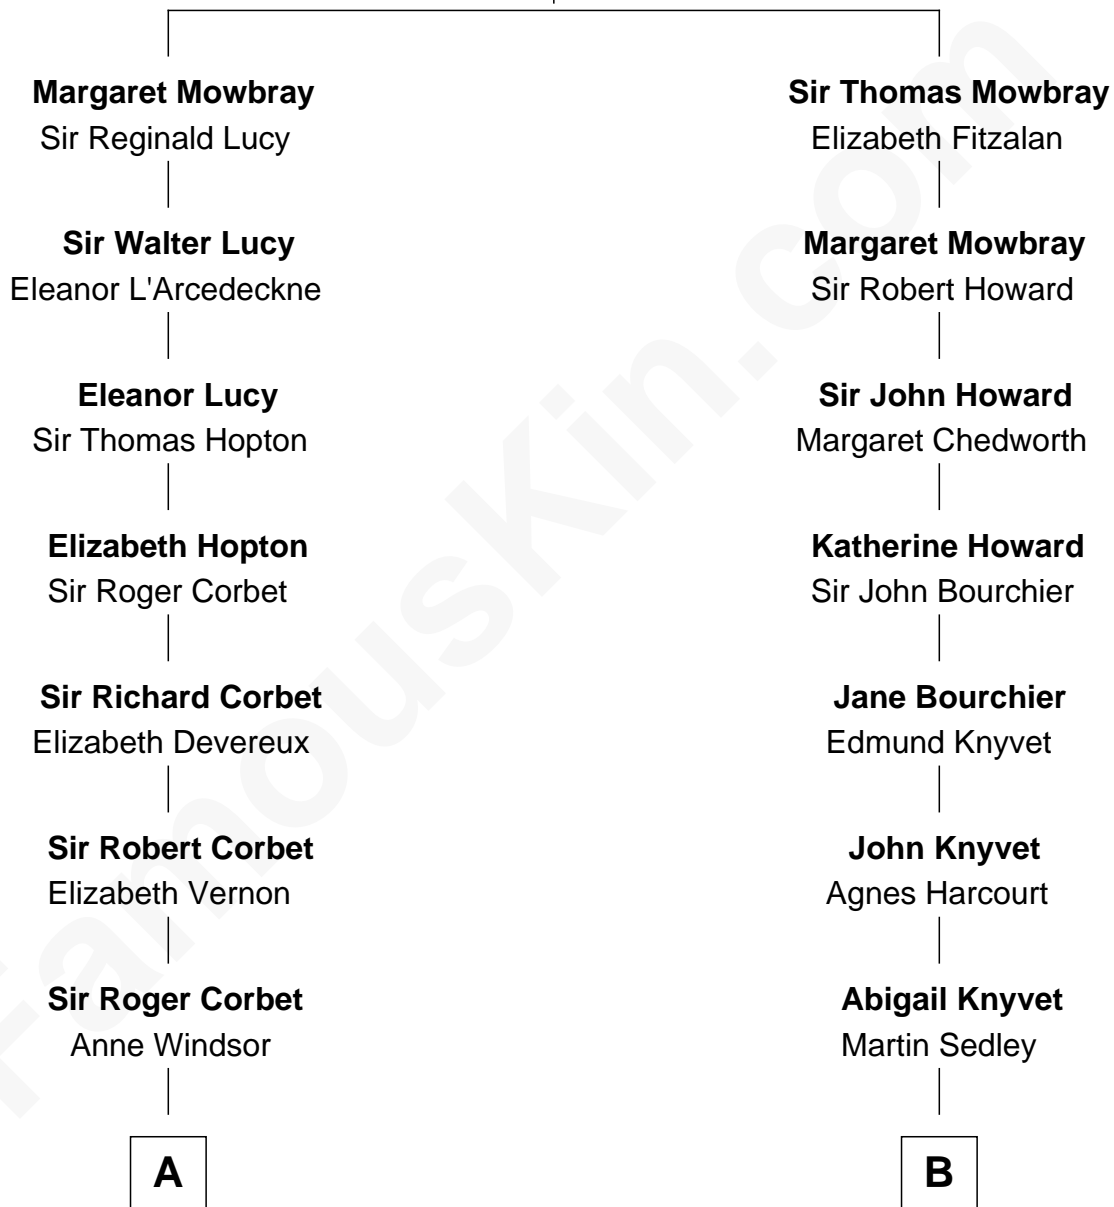

FamousKin.com Relationship Chart of

Joan Fontaine

Movie Actress

17th cousin 2 times removed of

Story Musgrave

NASA Astronaut

John de Mowbray
Elizabeth de Segrave

C

Marguerite Gray
John Butler Swann

Marguerite Swann
Percy Musgrave

Story Musgrave
NASA Astronaut

FamousKin.com