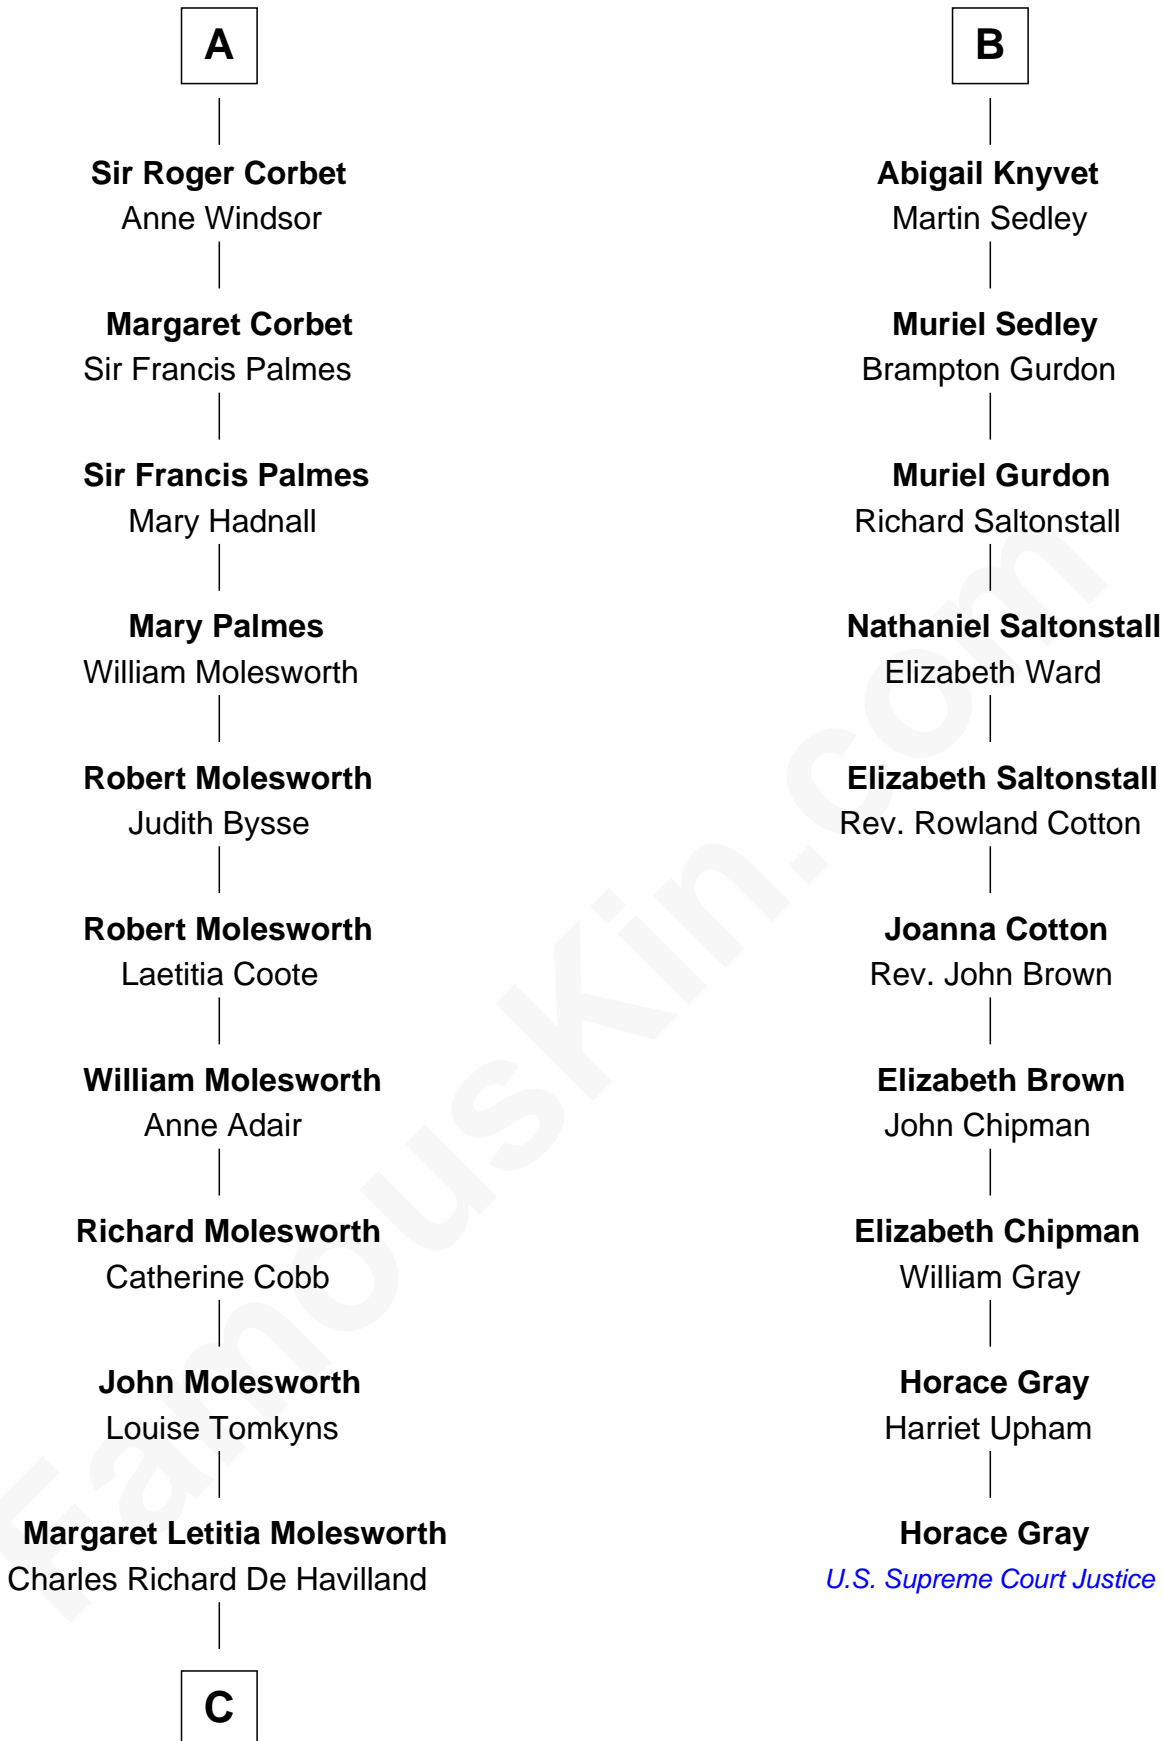

FamousKin.com Relationship Chart of

Joan Fontaine

Movie Actress

16th cousin 2 times removed of

Horace Gray

U.S. Supreme Court Justice

C

—
Walter Augustus De Havilland

Lillian Augusta Ruse

—
Joan Fontaine

Movie Actress

FamousKin.com