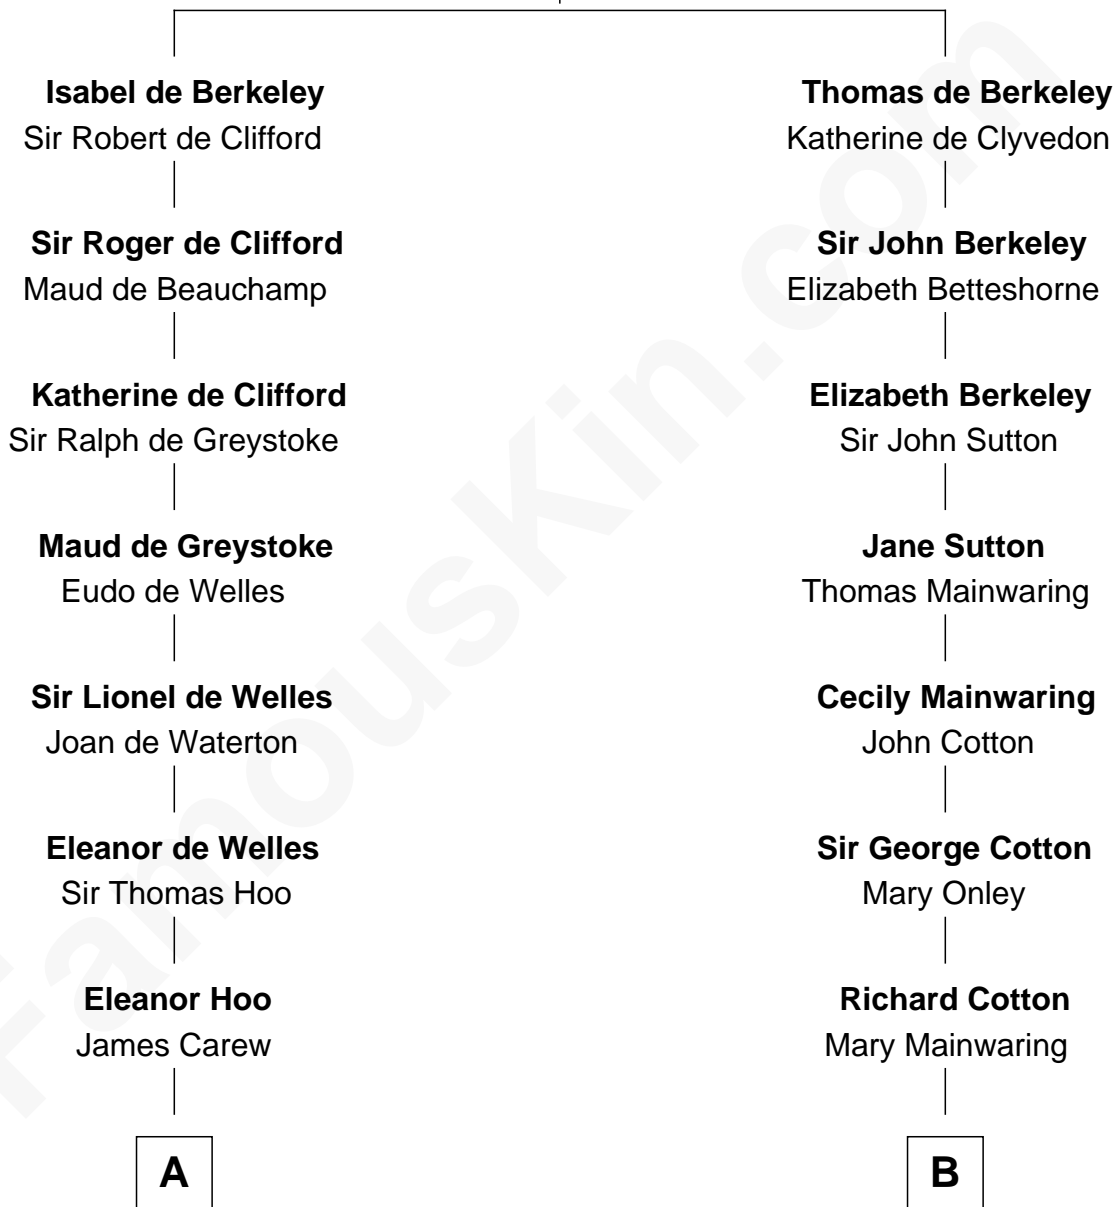

FamousKin.com Relationship Chart of

Joan Fontaine

Movie Actress

17th cousin 2 times removed of

Lizzie Borden

Accused Murderess

Sir Maurice de Berkeley

Eve la Zouche

C

—
Margaret Letitia Molesworth

Charles Richard De Havilland

—
Walter Augustus De Havilland

Lillian Augusta Ruse

—
Joan Fontaine

Movie Actress

FamousKin.com