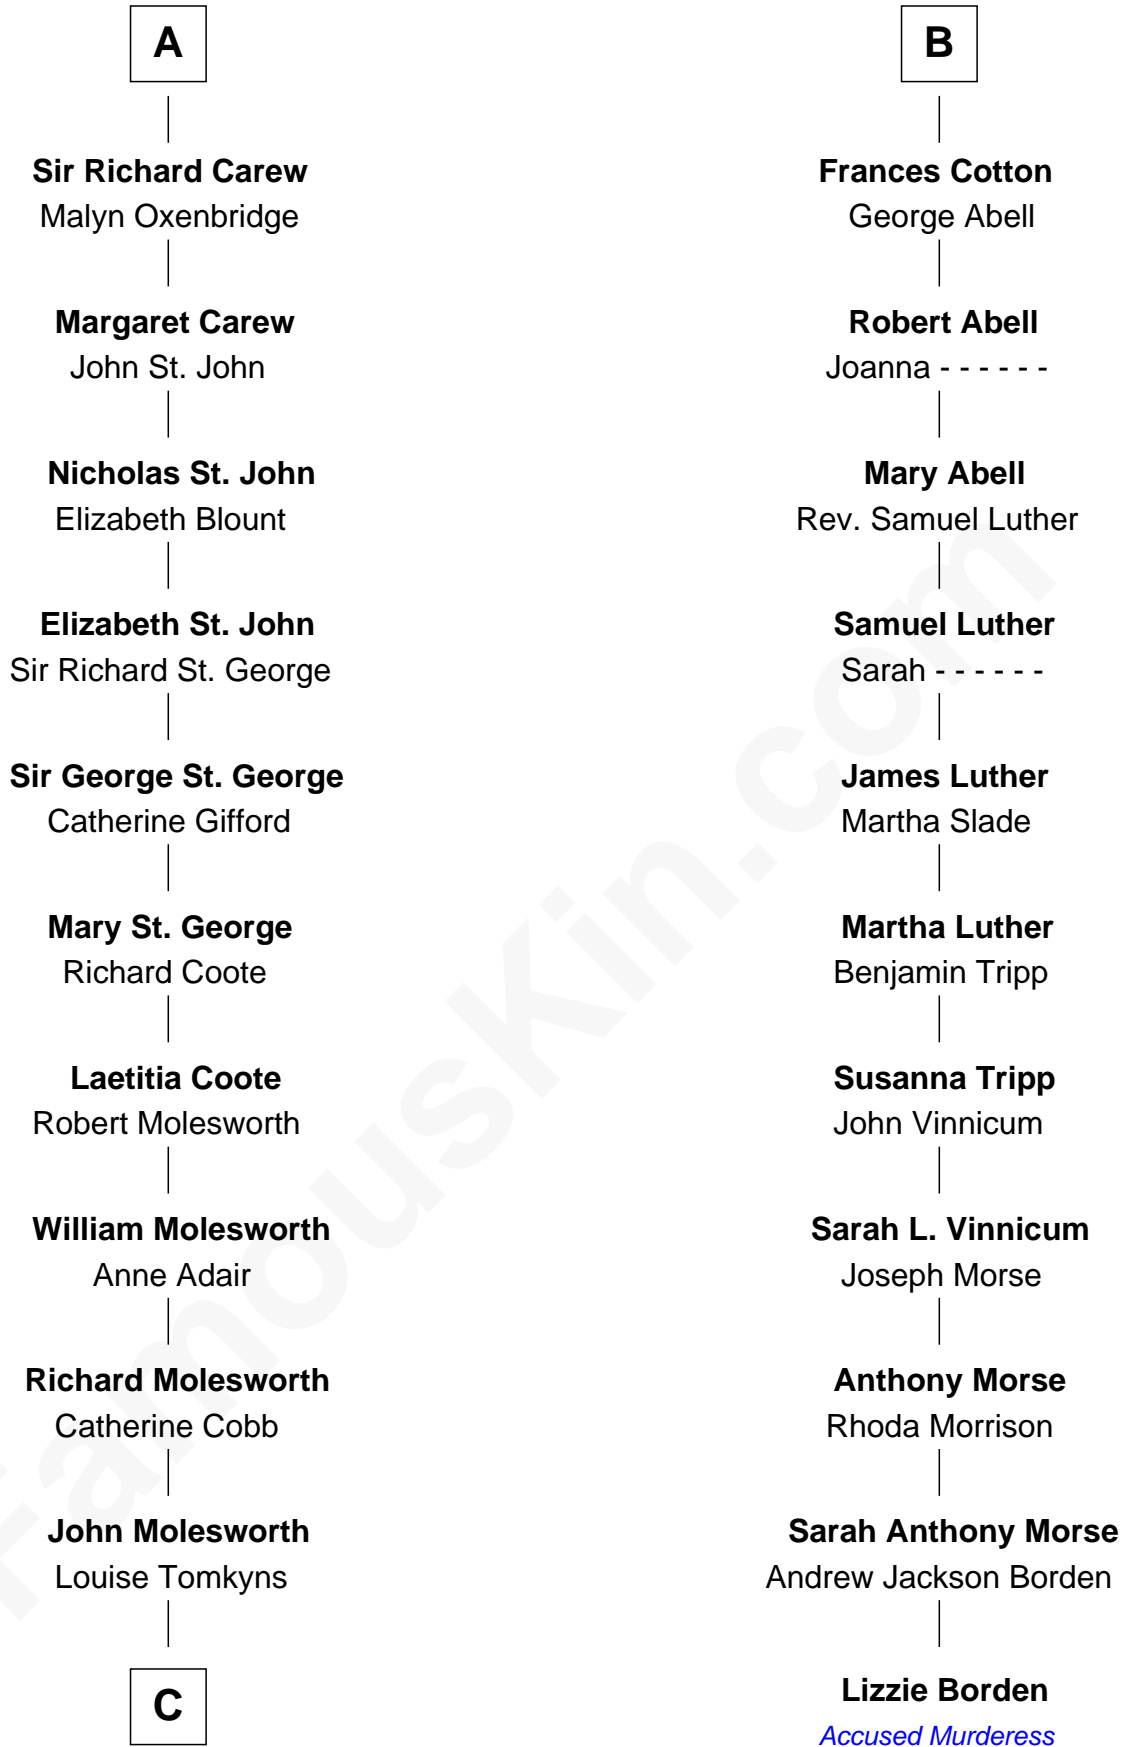

FamousKin.com Relationship Chart of

Joan Fontaine

Movie Actress

17th cousin 2 times removed of

Lizzie Borden

Accused Murderess

Sir Maurice de Berkeley

Eve la Zouche

C

—
Margaret Letitia Molesworth

Charles Richard De Havilland

—
Walter Augustus De Havilland

Lillian Augusta Ruse

—
Joan Fontaine

Movie Actress

FamousKin.com