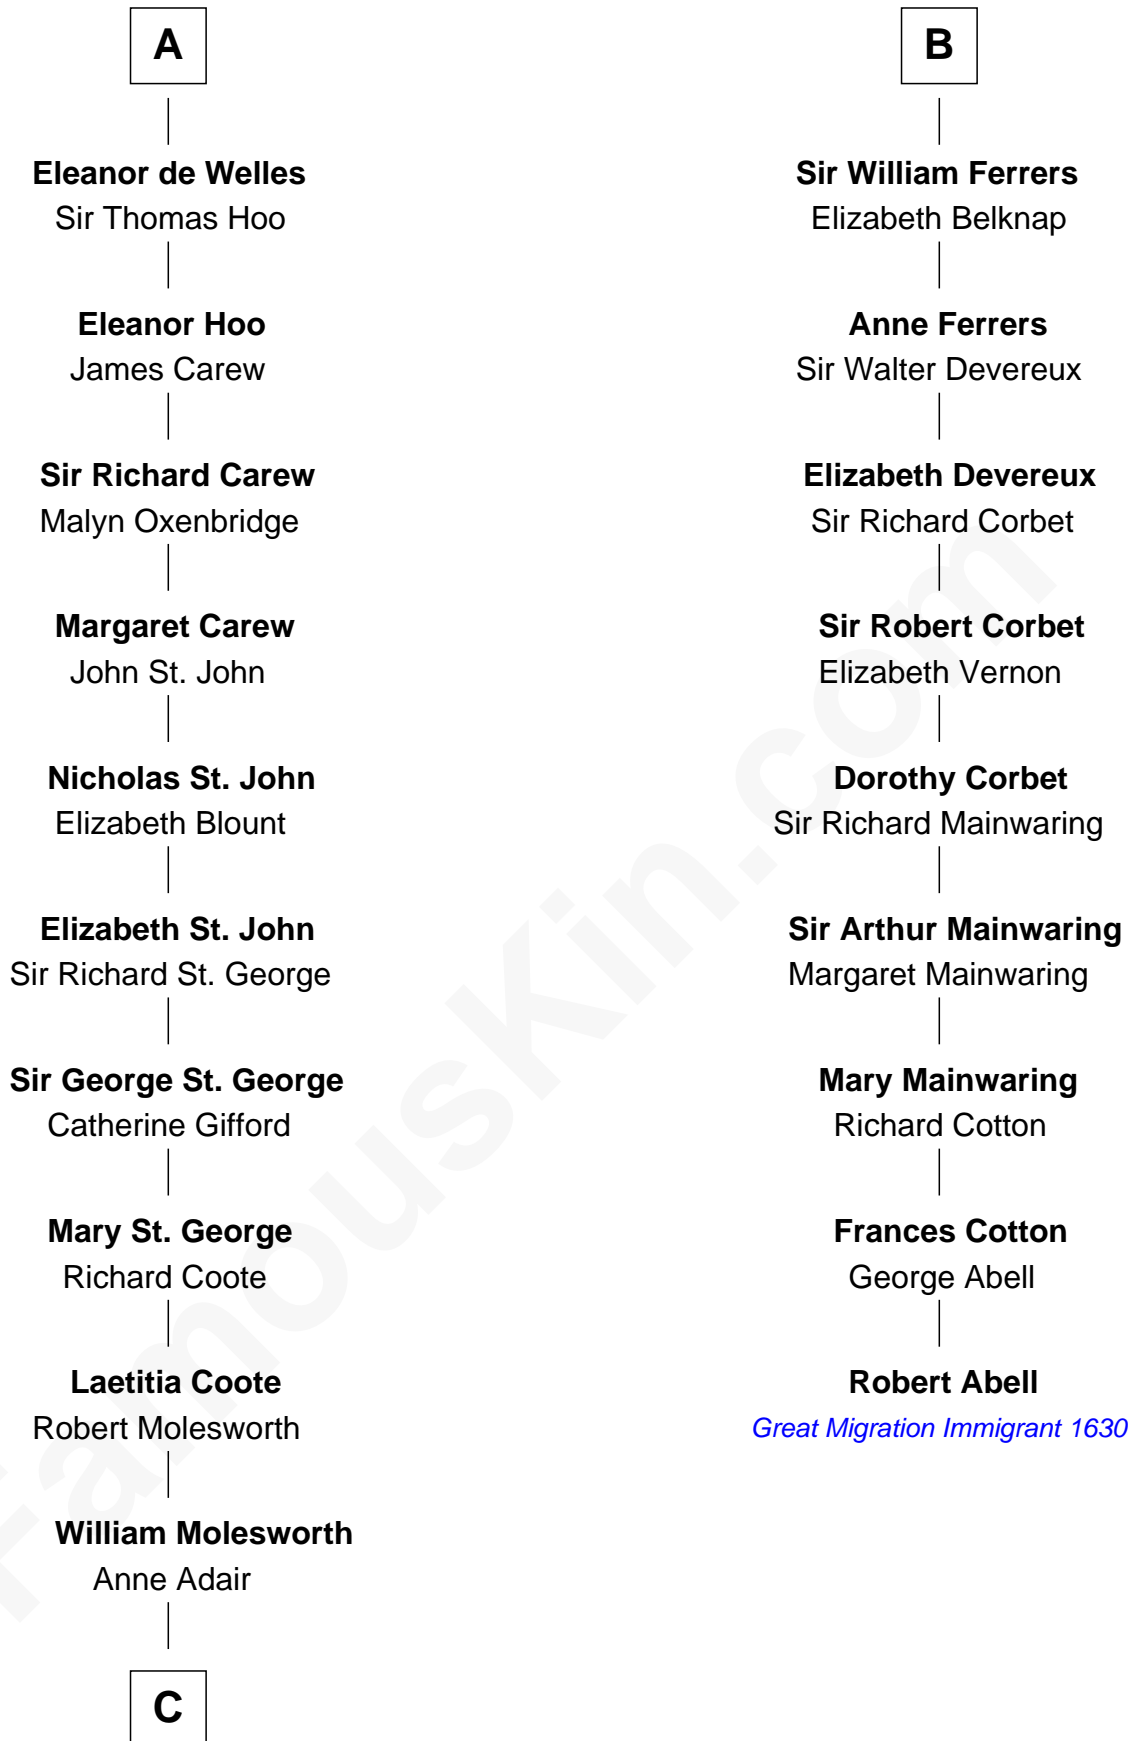

FamousKin.com Relationship Chart of

Joan Fontaine

Movie Actress

15th cousin 6 times removed of

Robert Abell

(c1605 - 1663) Great Migration Immigrant 1630

William Longespee

Idoine de Camville

C

Richard Molesworth

Catherine Cobb

John Molesworth

Louise Tomkyns

Margaret Letitia Molesworth

Charles Richard De Havilland

Walter Augustus De Havilland