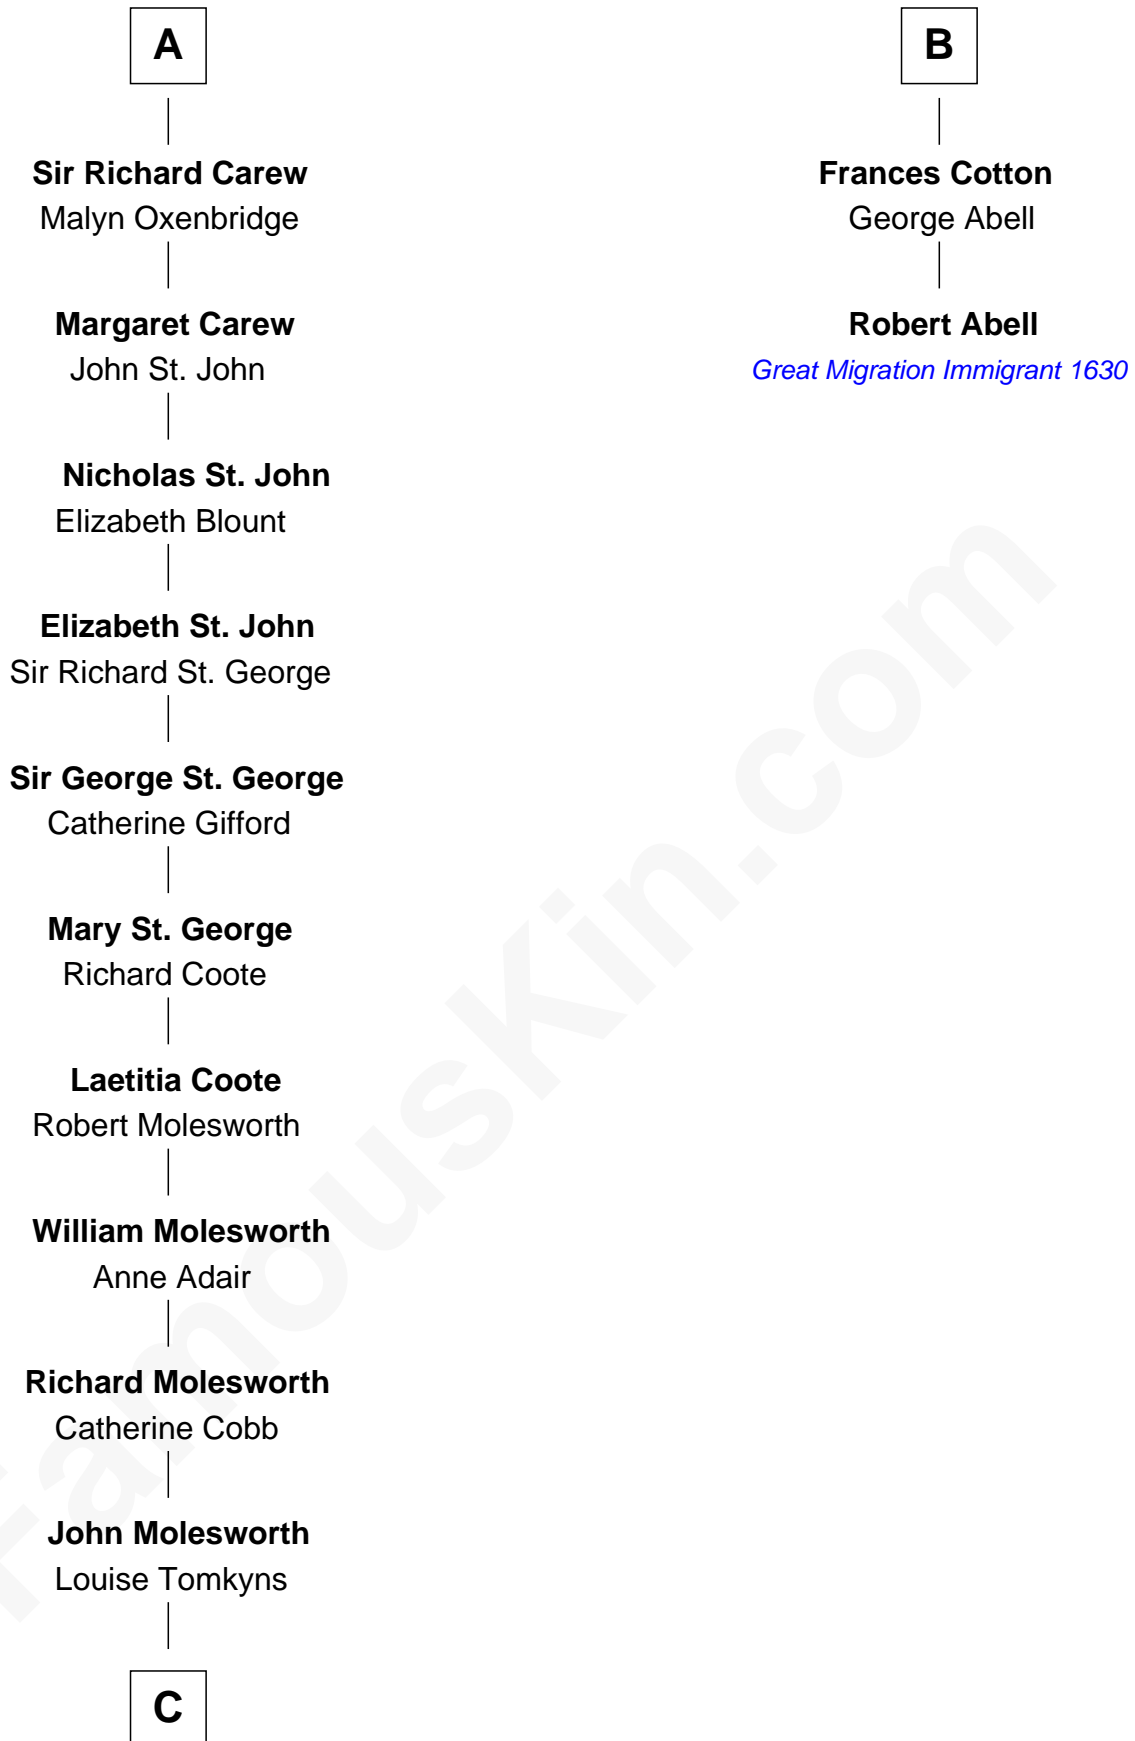

FamousKin.com Relationship Chart of

Joan Fontaine

Movie Actress

8th cousin 11 times removed of

Robert Abell

(c1605 - 1663) Great Migration Immigrant 1630

Sir Maurice de Berkeley

Eve la Zouche

John Cotton

Sir George Cotton

Mary Onley

Richard Cotton

Mary Mainwaring

B

C

Margaret Letitia Molesworth