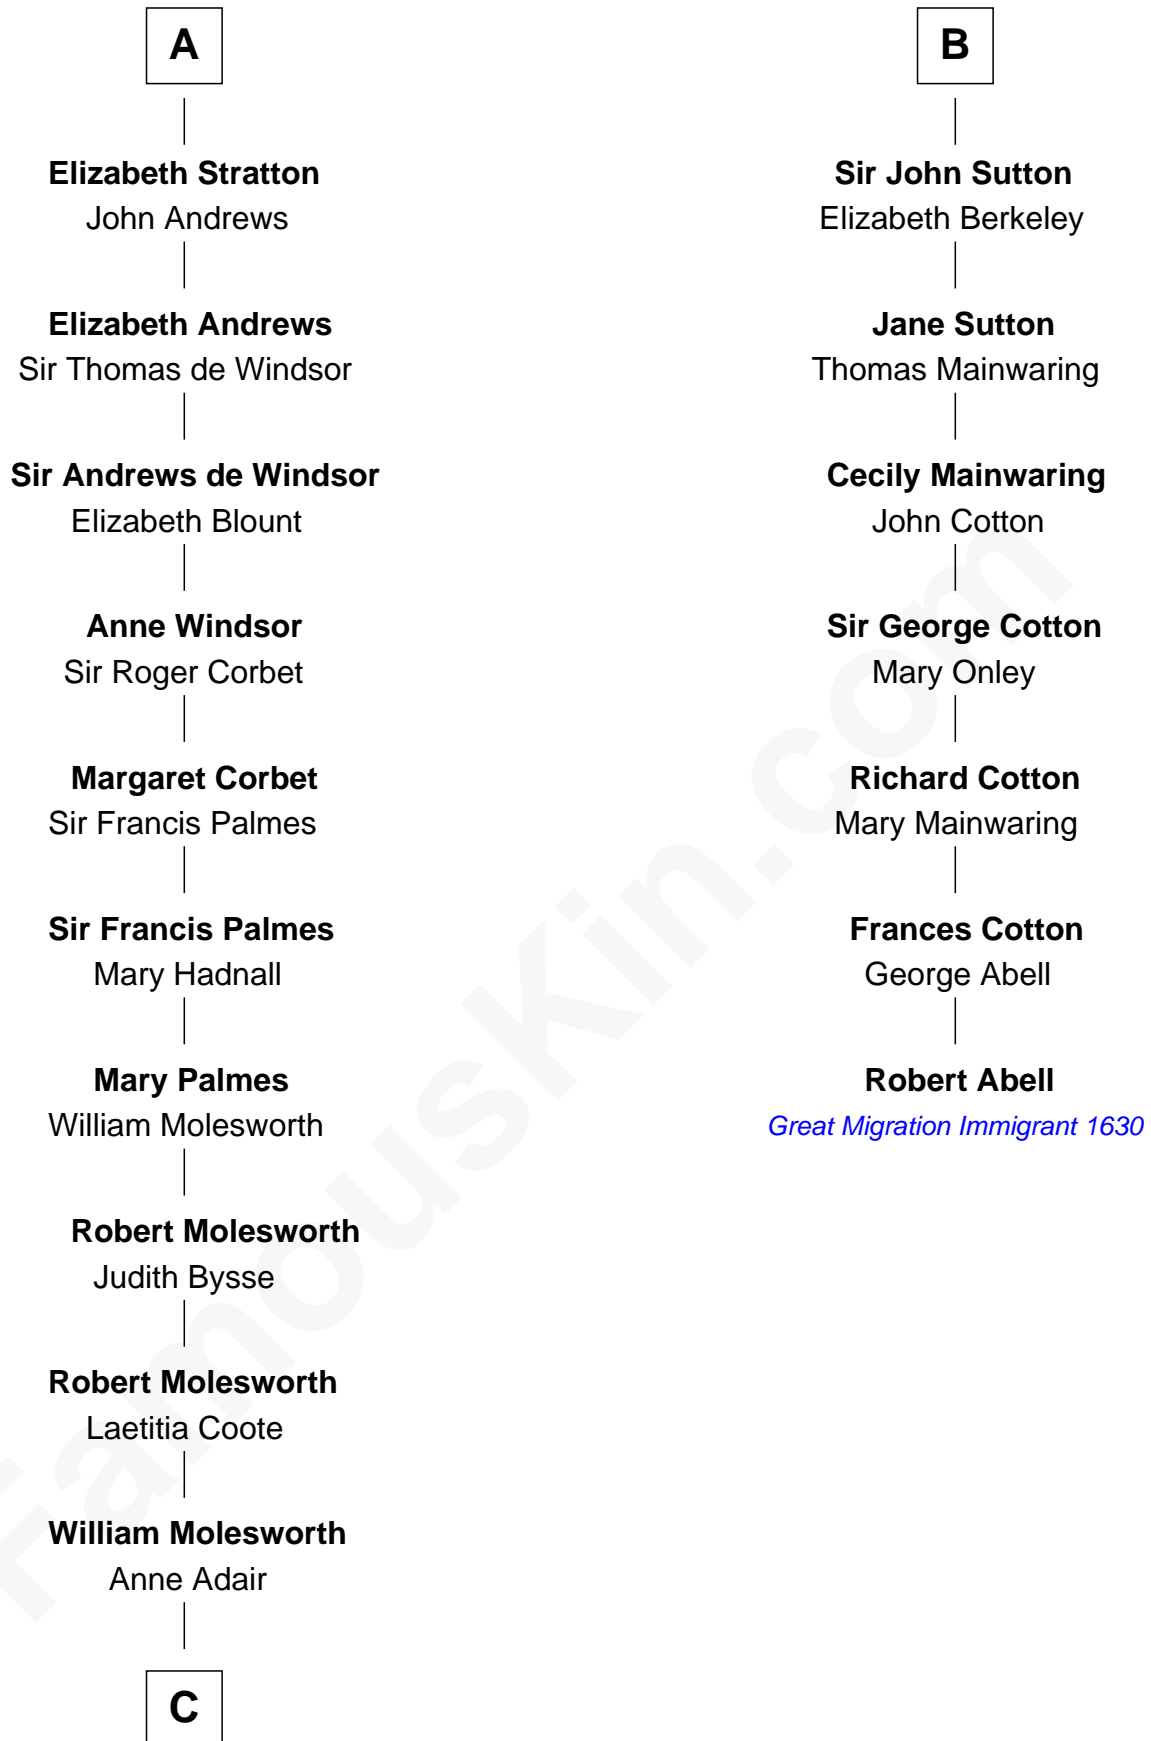

FamousKin.com Relationship Chart of

Joan Fontaine

Movie Actress

13th cousin 8 times removed of

Robert Abell

(c1605 - 1663) Great Migration Immigrant 1630

Sir Philip Basset

C

Richard Molesworth

Catherine Cobb

John Molesworth

Louise Tomkyns

Margaret Letitia Molesworth

Charles Richard De Havilland

Walter Augustus De Havilland

Lillian Augusta Ruse