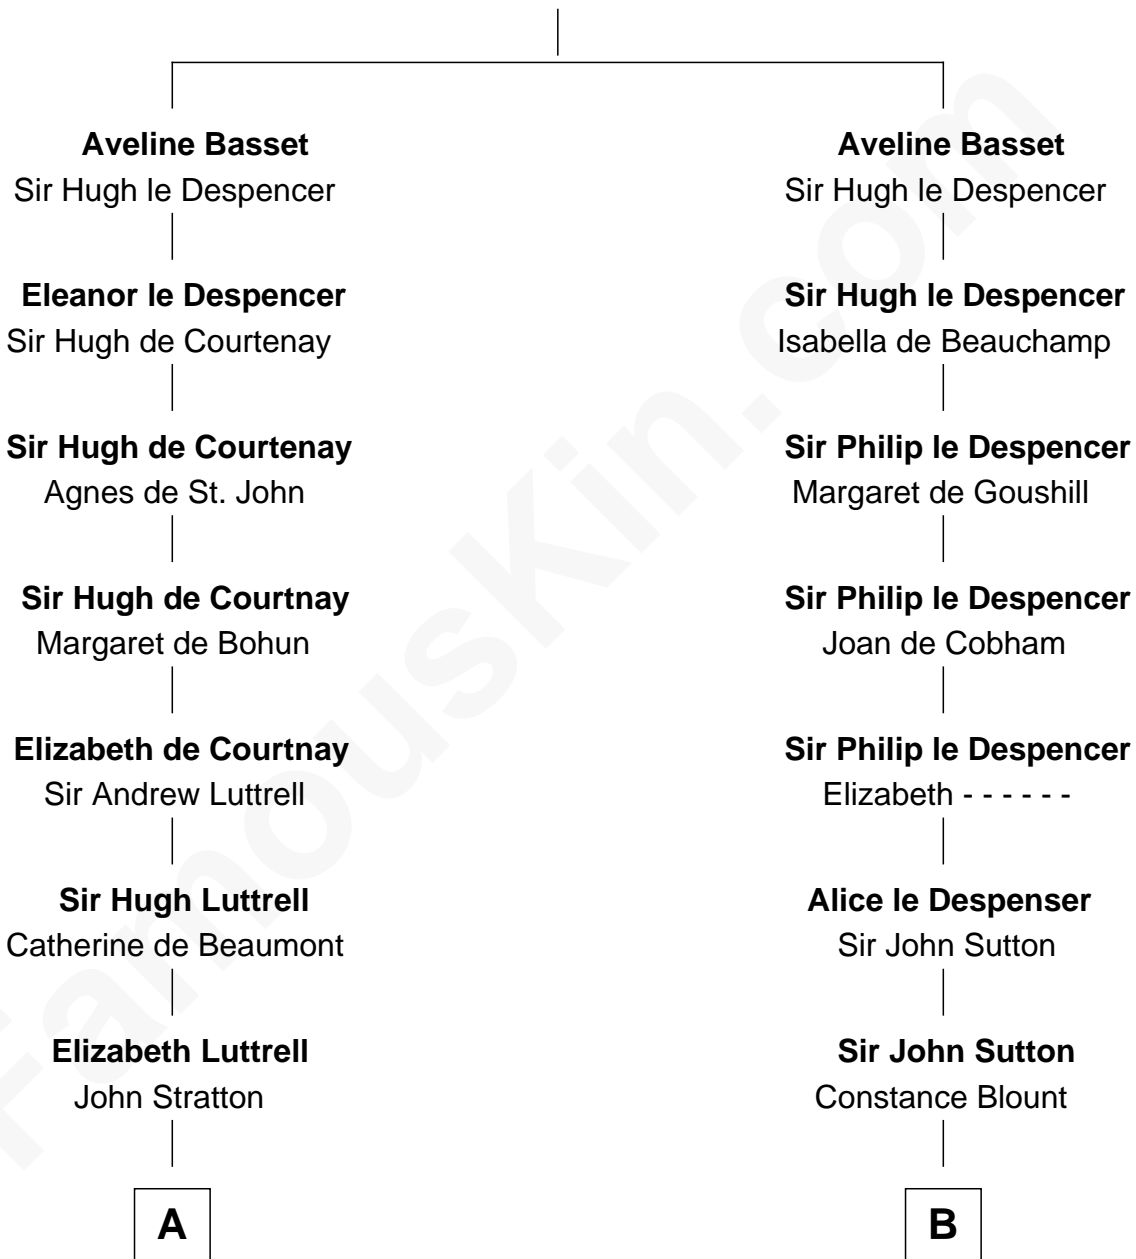

FamousKin.com Relationship Chart of

Joan Fontaine

Movie Actress

13th cousin 8 times removed of

Robert Abell

(c1605 - 1663) Great Migration Immigrant 1630

Sir Philip Basset

C

Richard Molesworth

Catherine Cobb

John Molesworth

Louise Tomkyns

Margaret Letitia Molesworth

Charles Richard De Havilland

Walter Augustus De Havilland

Lillian Augusta Ruse