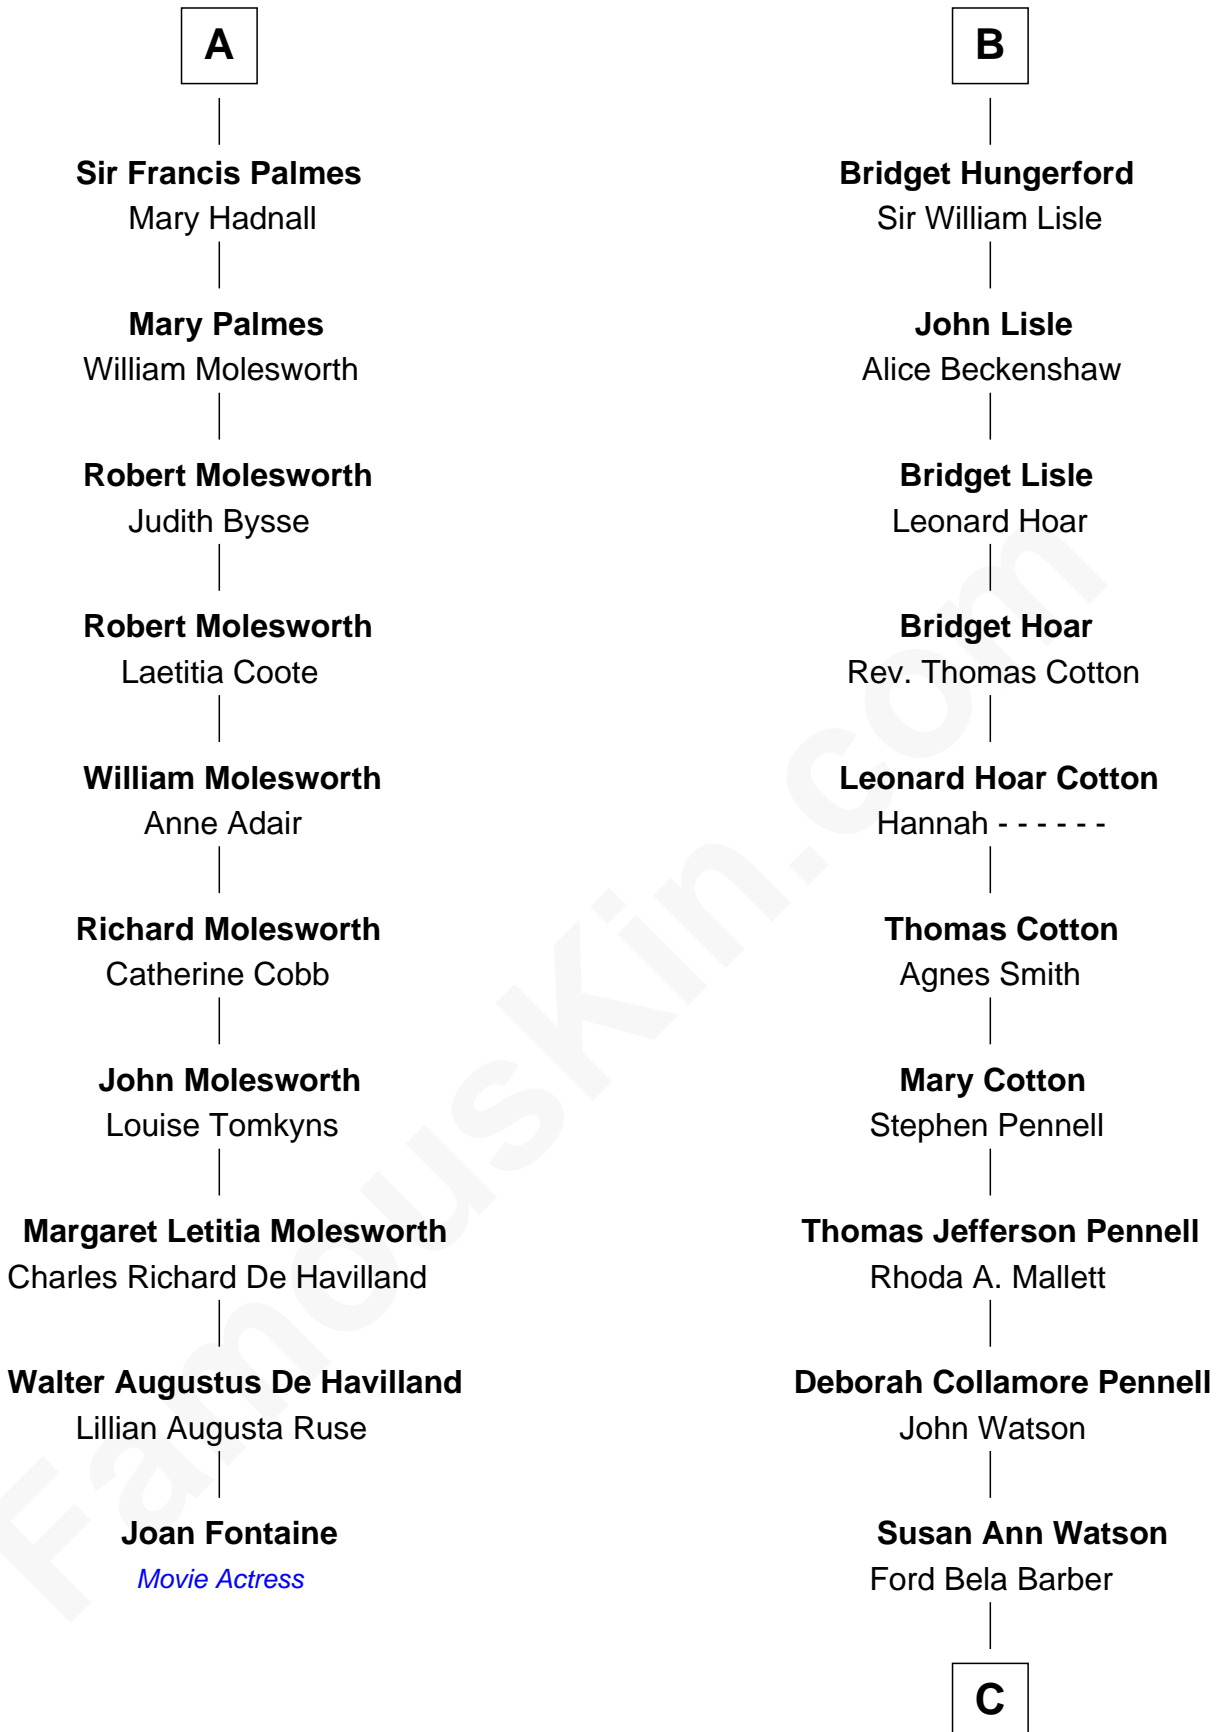

FamousKin.com Relationship Chart of

Joan Fontaine

Movie Actress

16th cousin 3 times removed of

Warren Buffett

Chairman & CEO, Berkshire Hathaway

Sir Richard Fitzalan

Elizabeth de Bohun

C

—
Stella Frances Barber

John Ammon Stahl

—
Leila Stahl

Howard Homan Buffett

—
Warren Buffett

Chairman & CEO, Berkshire Hathaway

FamousKin.com