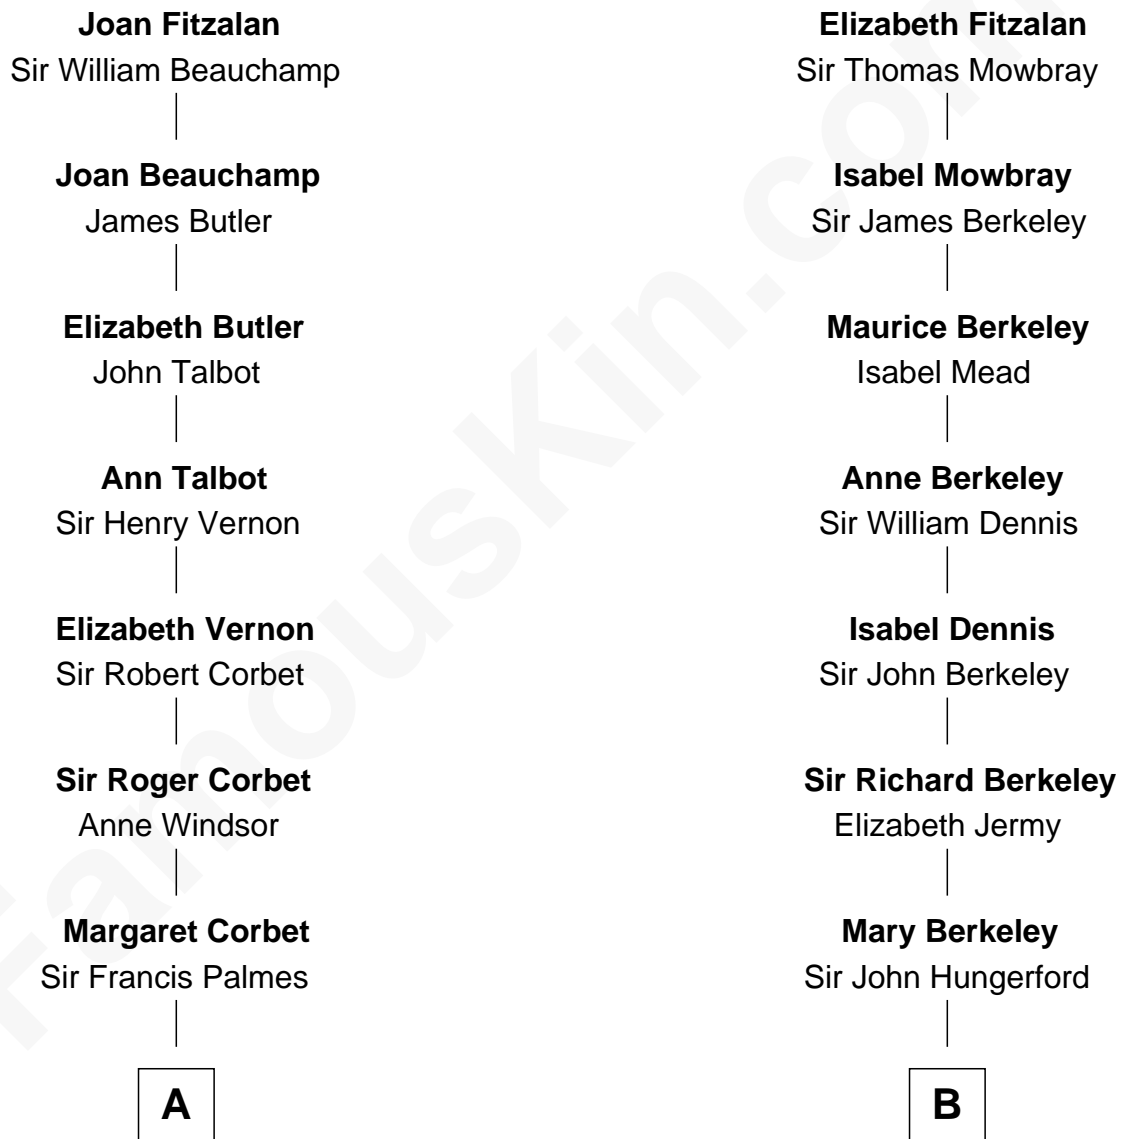

FamousKin.com Relationship Chart of

Joan Fontaine

Movie Actress

16th cousin 3 times removed of

Warren Buffett

Chairman & CEO, Berkshire Hathaway

Sir Richard Fitzalan

Elizabeth de Bohun