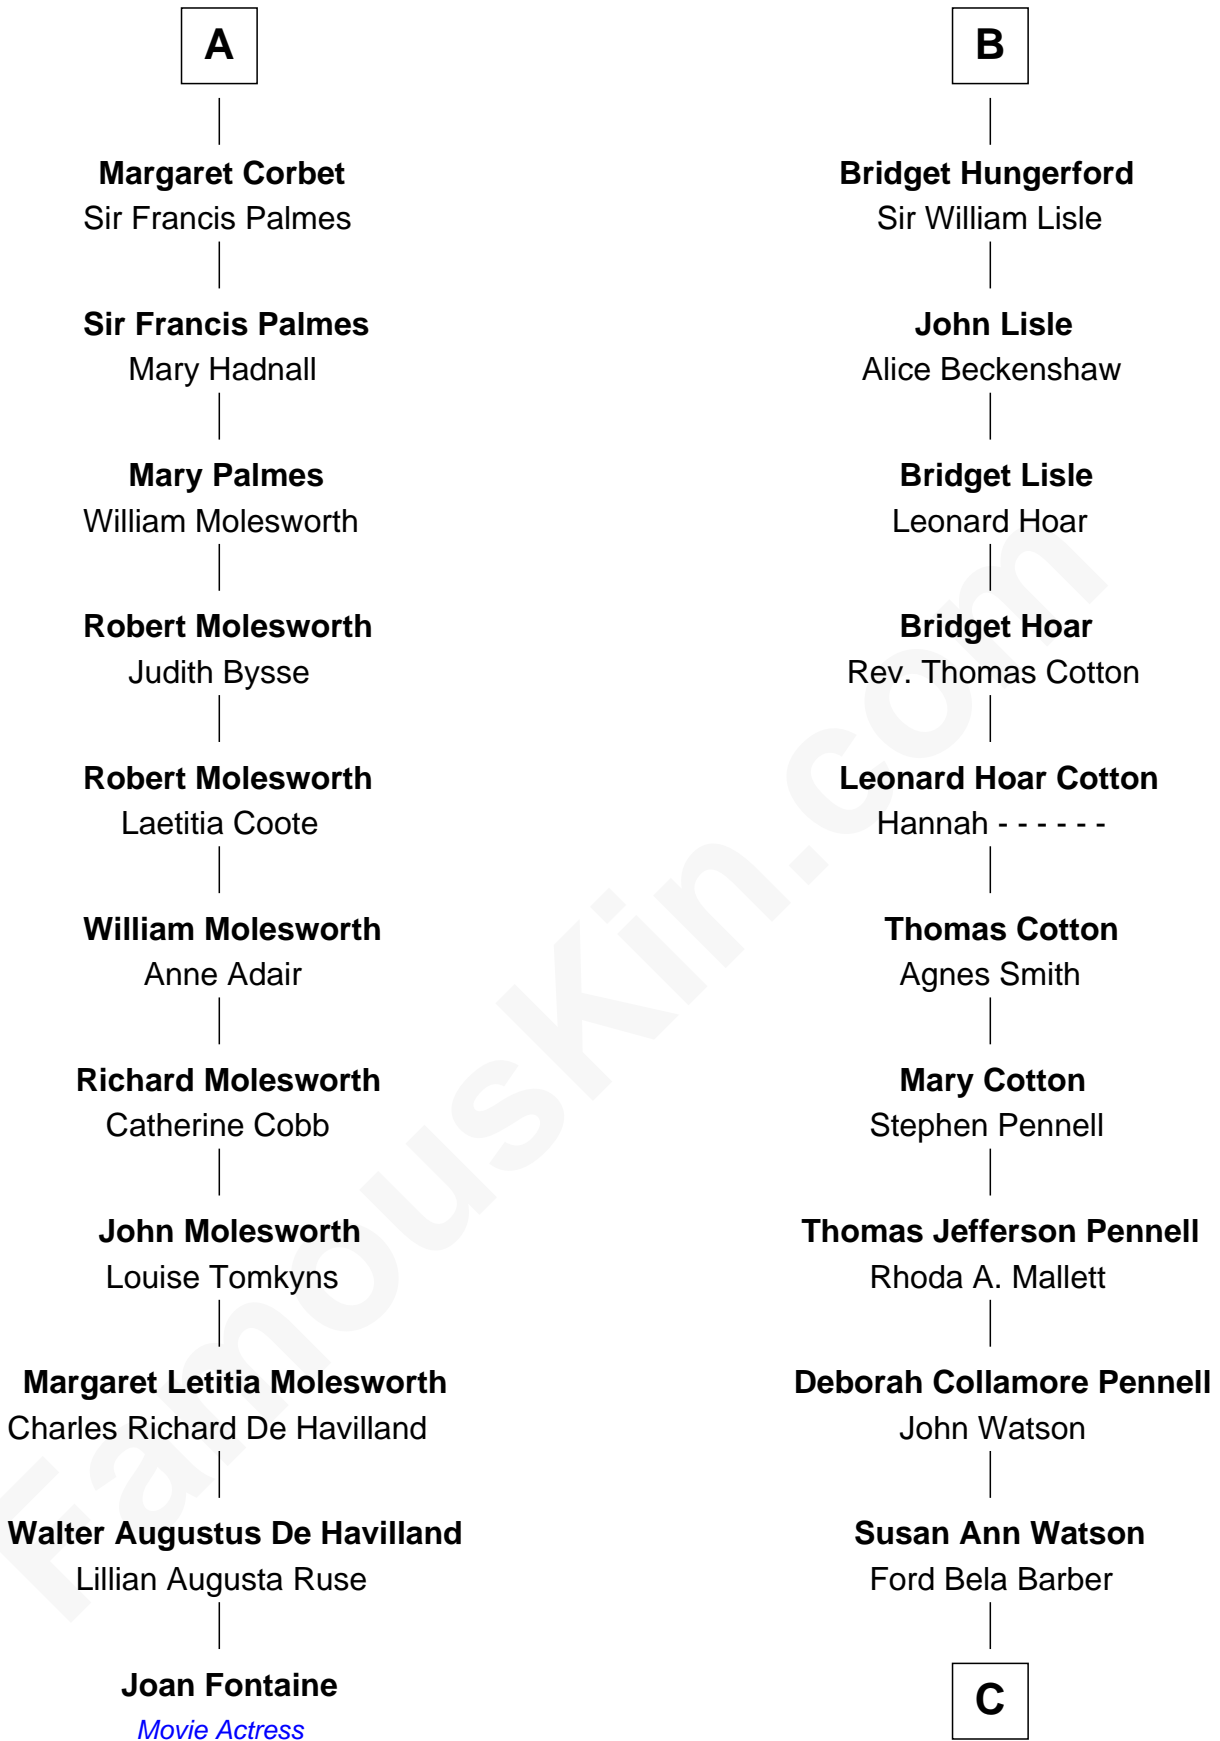

FamousKin.com Relationship Chart of

Joan Fontaine

Movie Actress

17th cousin 2 times removed of

Warren Buffett

Chairman & CEO, Berkshire Hathaway

C

—
Stella Frances Barber

John Ammon Stahl

—
Leila Stahl

Howard Homan Buffett

—
Warren Buffett

Chairman & CEO, Berkshire Hathaway

FamousKin.com