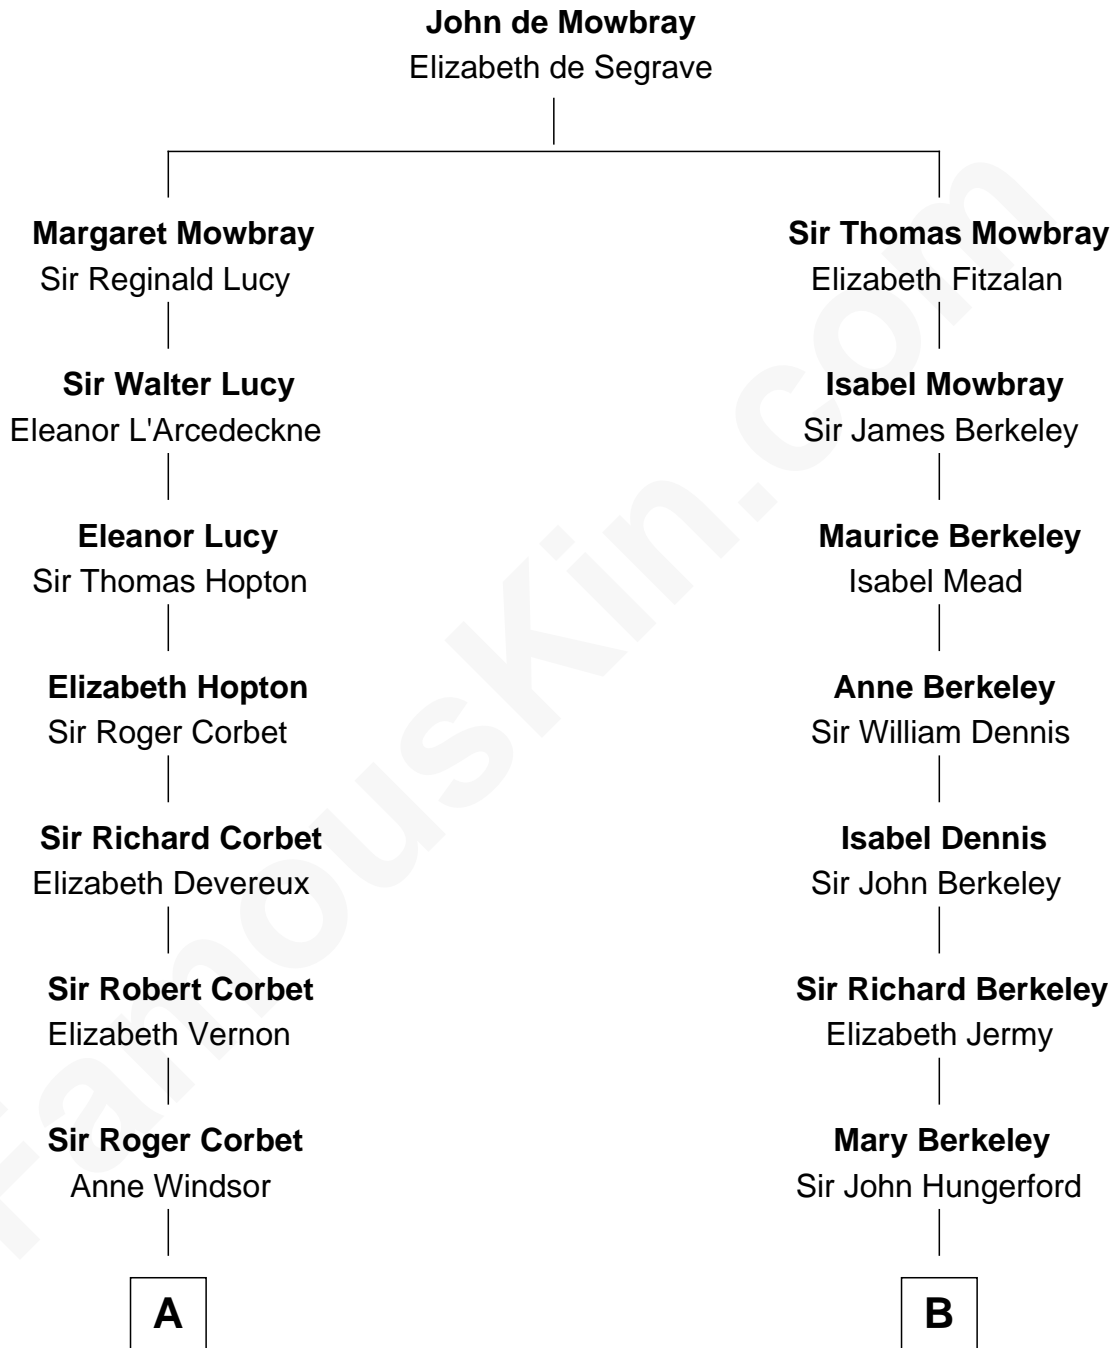

FamousKin.com Relationship Chart of

Joan Fontaine

Movie Actress

17th cousin 2 times removed of

Warren Buffett

Chairman & CEO, Berkshire Hathaway

C

—
Stella Frances Barber

John Ammon Stahl

—
Leila Stahl

Howard Homan Buffett

—
Warren Buffett

Chairman & CEO, Berkshire Hathaway

FamousKin.com